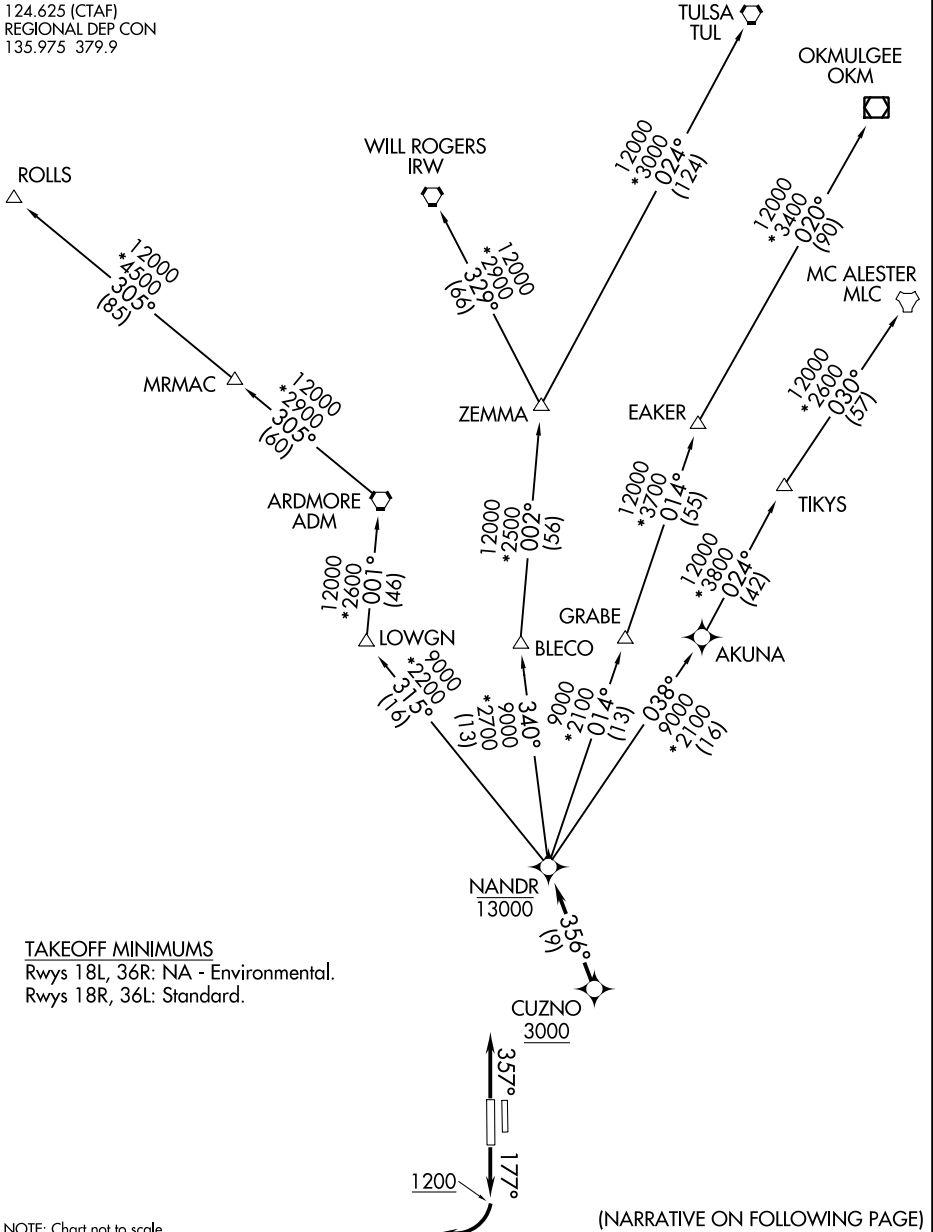

NANDR ONE DEPARTURE (RNAV)

FORT WORTH, TEXAS

ATIS
 120.025
 GND CON
 119.475
 SPINKS TOWER ★
 124.625 (CTAF)
 REGIONAL DEP CON
 135.975 379.9

RNAV 1 - DME/DME/IRU or GPS.
RADAR required.

**TOP ALTITUDE:
 ASSIGNED BY ATC**

SC-2, 16 JUN 2022 to 14 JUL 2022

SC-2, 16 JUN 2022 to 14 JUL 2022

NANDR ONE DEPARTURE (RNAV)