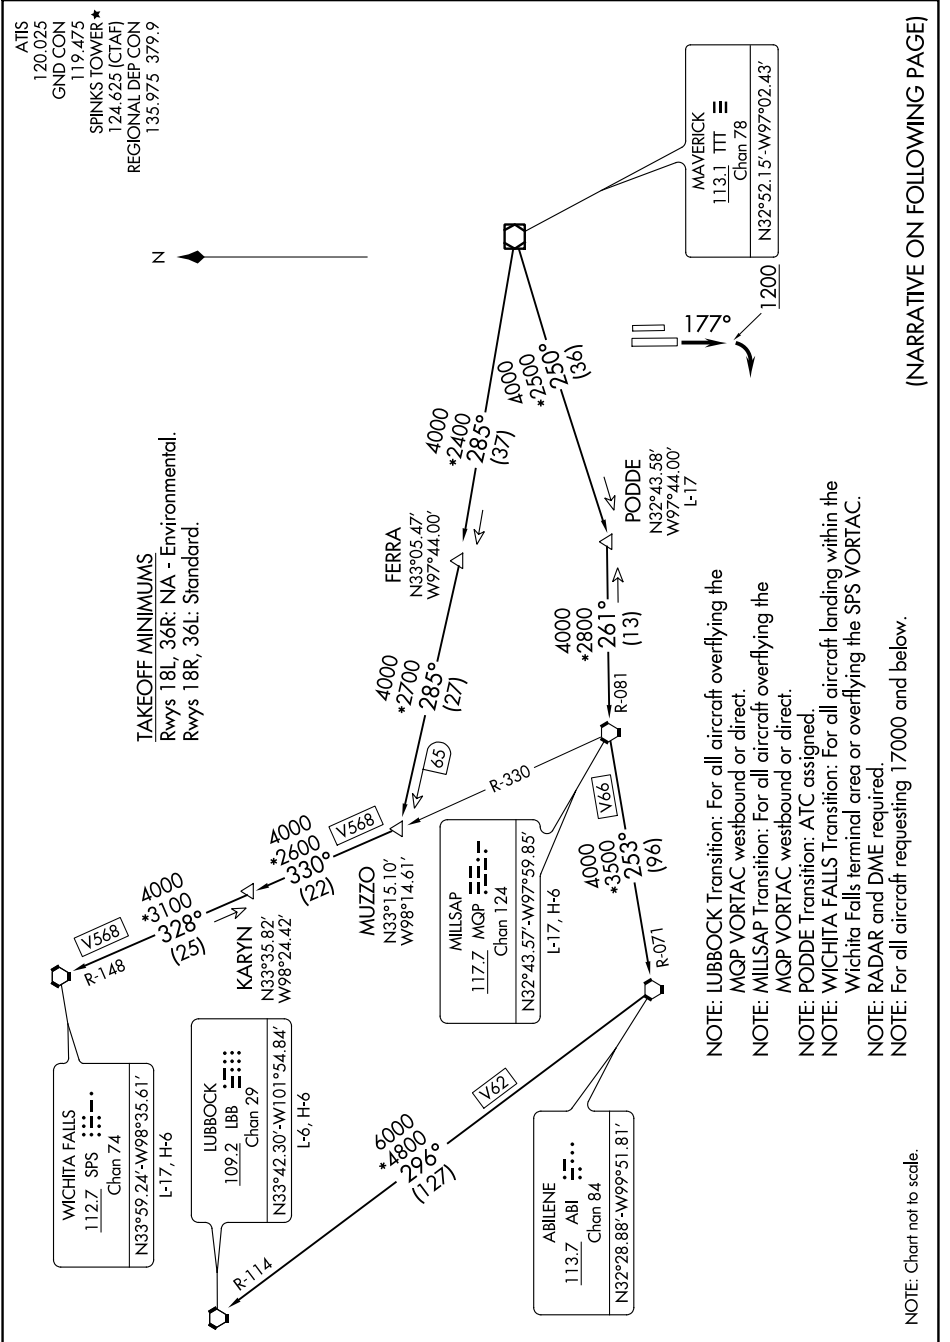

KINGDOM THREE DEPARTURE

SC-2, 16 JUN 2022 to 14 JUL 2022

(NARRATIVE ON FOLLOWING PAGE)

SC-2, 16 JUN 2022 to 14 JUL 2022

KINGDOM THREE DEPARTURE