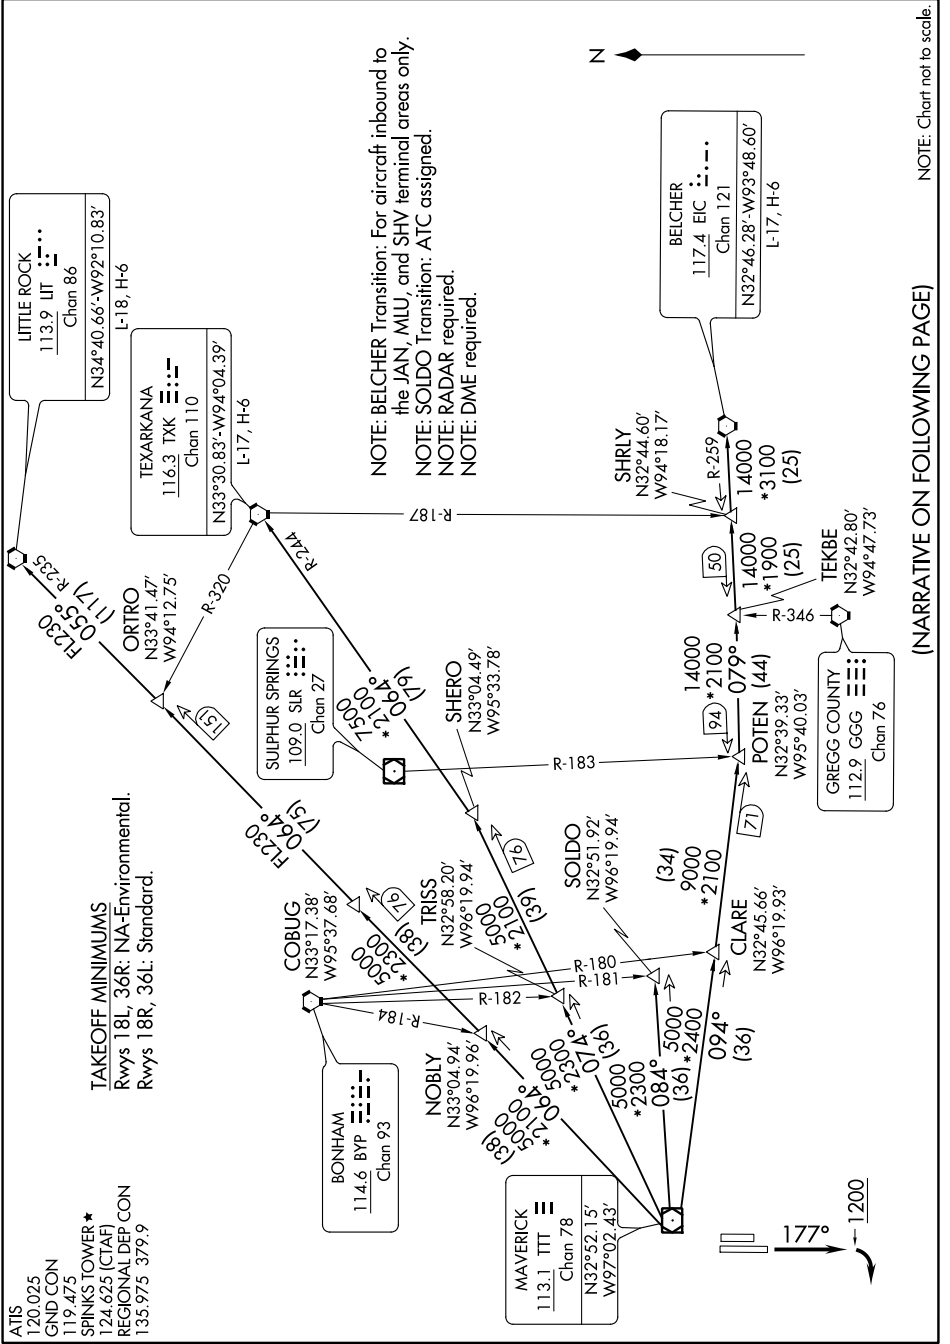

DALLAS ONE DEPARTURE

FORT WORTH, TEXAS

SC-2, 16 JUN 2022 to 14 JUL 2022

NOTE: Chart not to scale

(NARRATIVE ON FOLLOWING PAGE)

SC-2, 16 JUN 2022 to 14 JUL 2022

DALLAS ONE DEPARTURE

FORT WORTH, TEXAS