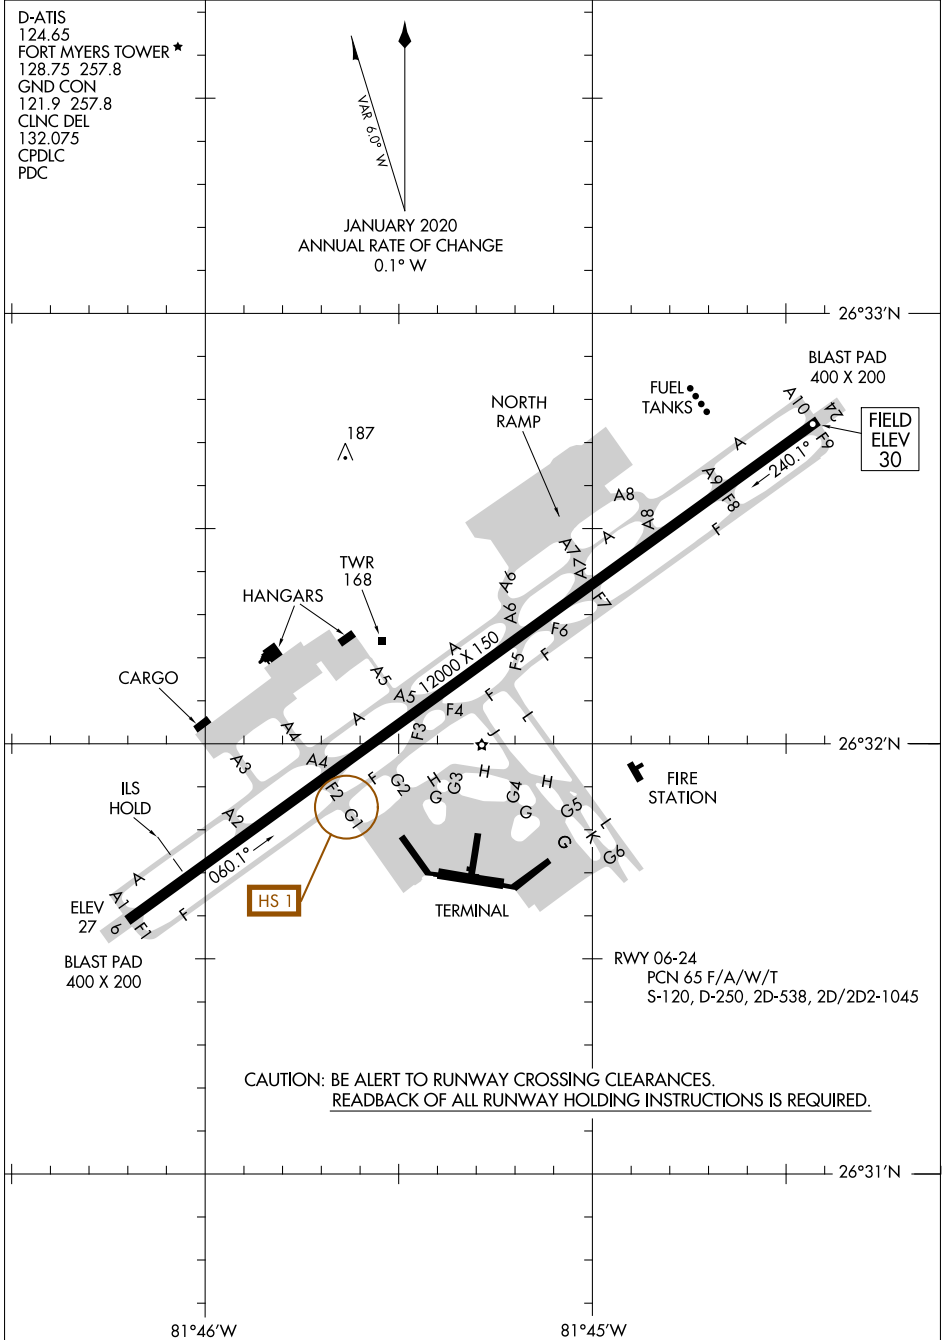

AIRPORT DIAGRAM

AL-6757 (FAA)

SOUTHWEST FLORIDA INTL (R.SW)
FORT MYERS, FLORIDA

D-ATIS
124.65
FORT MYERS TOWER ★
128.75 257.8
GND CON
121.9 257.8
CLNC DEL
132.075
CPDLC
PDC

JANUARY 2020
ANNUAL RATE OF CHANGE
0.1° W

SE-3, 16 JUN 2022 to 14 JUL 2022

SE-3, 16 JUN 2022 to 14 JUL 2022

CAUTION: BE ALERT TO RUNWAY CROSSING CLEARANCES.
READBACK OF ALL RUNWAY HOLDING INSTRUCTIONS IS REQUIRED.

AIRPORT DIAGRAM

SOUTHWEST FLORIDA INTL (R.SW)
FORT MYERS, FLORIDA