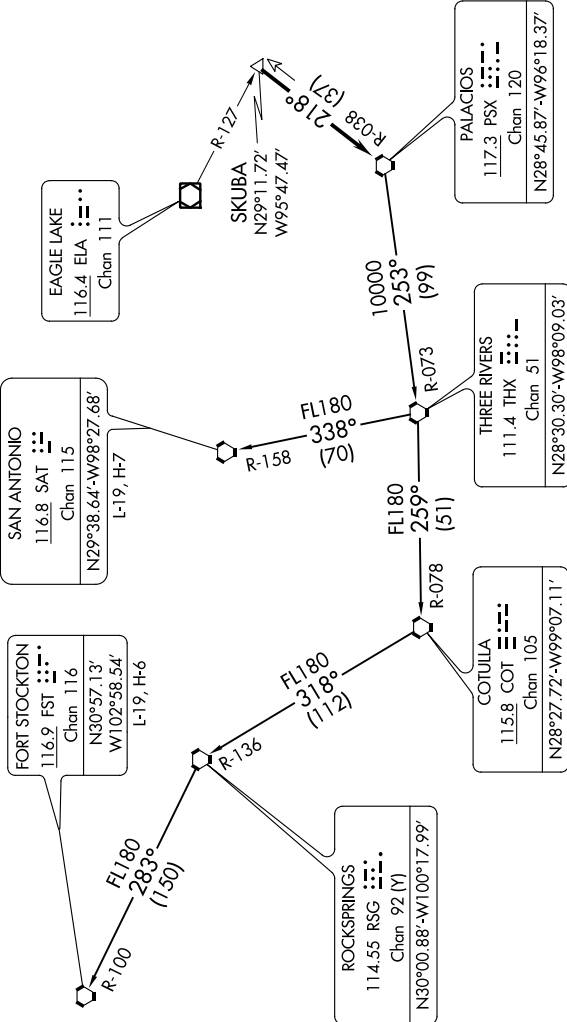

# PALACIOS TWO DEPARTURE

**TOP ALTITUDE:  
ASSIGNED BY ATC**

SC-5, 16 JUN 2022 to 14 JUL 2022

**TAKEOFF MINIMUMS**  
Rwy 8, 26: Standard.  
Rwy 14, 32: Standard - NA at night.

CTAF  
122.7  
HOUSTON DEP CON  
134.45 284.0

(NARRATIVE ON FOLLOWING PAGE)

SC-5, 16 JUN 2022 to 14 JUL 2022

# PALACIOS TWO DEPARTURE

NOTE: RADAR required.  
NOTE: Chart not to scale.