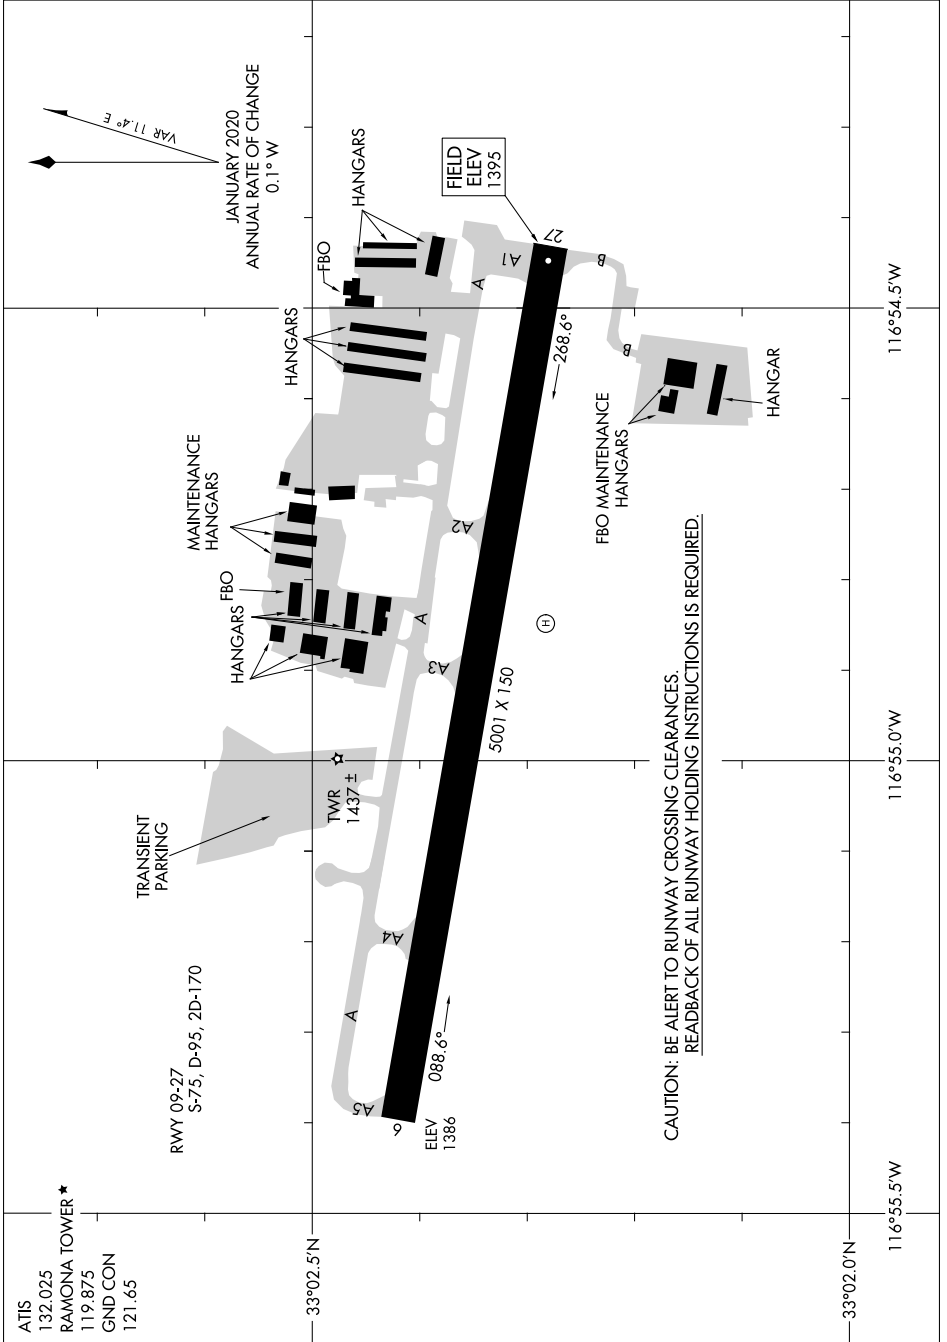

AIRPORT DIAGRAM

AL-6667 (FAA)

RAMONA (RNM)
RAMONA, CALIFORNIA

SW-3, 16 JUN 2022 to 14 JUL 2022

CAUTION: BE ALERT TO RUNWAY CROSSING CLEARANCES.
READBACK OF ALL RUNWAY HOLDING INSTRUCTIONS IS REQUIRED.

AIRPORT DIAGRAM

RAMONA, CALIFORNIA
RAMONA (RNM)

SW-3, 16 JUN 2022 to 14 JUL 2022