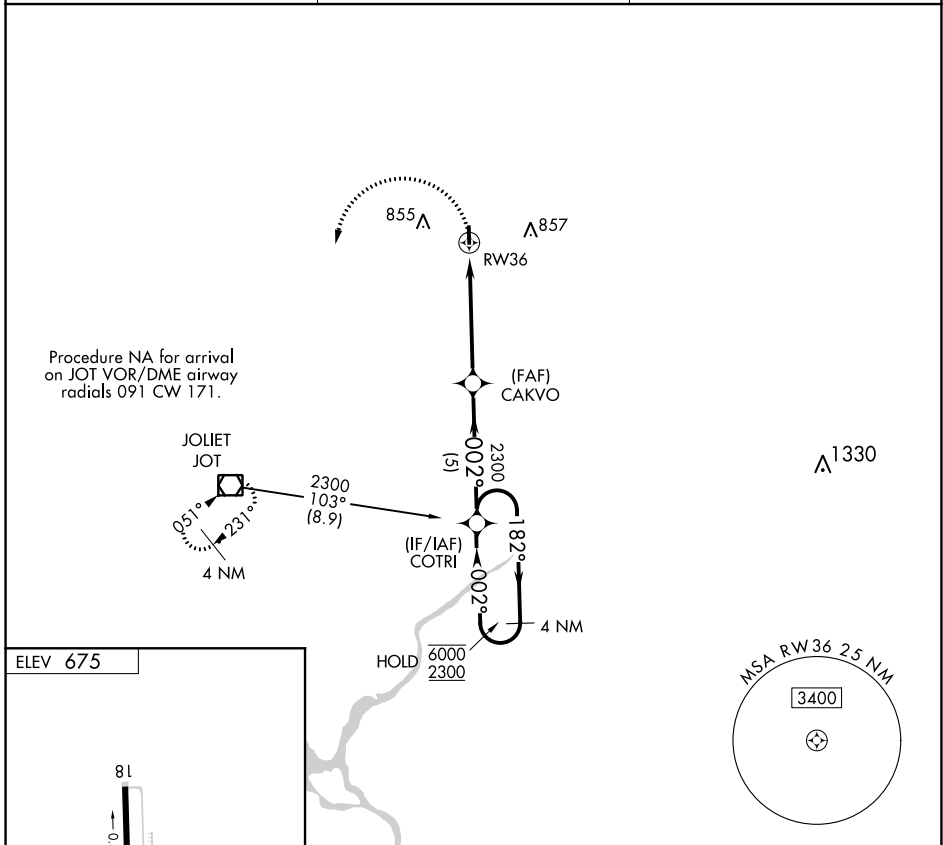

APP CRS	Rwy Idg	N/A
002°	TDZE	N/A
	Apt Elev	675

RNAV (GPS)-B

BOLINGBROOK'S CLOW INTL (1C5)

RNP APCH.		MISSED APPROACH: Climbing left turn to 2300 direct JOT VOR/DME and hold.
Procedure NA at night. Use Lewis University altimeter setting.		
LOT AWOS-3 118.525	CHICAGO APP CON 119.35 354.075	CTAF 122.9 0

CATEGORY	A	B	C	D
CIRCLING	1160-1 485 (500-1)	1220-1 545 (600-1)	NA	

EC-3, 16 JUN 2022 to 14 JUL 2022

EC-3, 16 JUN 2022 to 14 JUL 2022