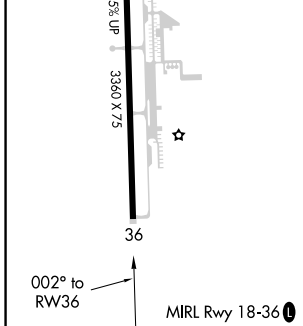

APP CRS	Rwy Idg	N/A
002°	TDZE	N/A
	Apt Elev	675

RNAV (GPS)-B

BOLINGBROOK'S CLOW INTL (1C5)

RNP APCH.		MISSED APPROACH: Climbing left turn to 2300 direct JOT VOR/DME and hold.
Procedure NA at night. Use Lewis University altimeter setting.		
LOT AWOS-3 118.525	CHICAGO APP CON 119.35 354.075	CTAF 122.9 0

CATEGORY	A	B	C	D
CIRCLING	1160-1 485 (500-1)	1220-1 545 (600-1)	NA	

EC-3, 16 JUN 2022 to 14 JUL 2022

EC-3, 16 JUN 2022 to 14 JUL 2022