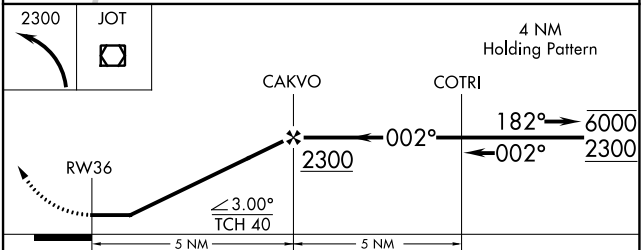

APP CRS	Rwy Idg	N/A
002°	TDZE	N/A
	Apt Elev	675

RNAV (GPS)-B

BOLINGBROOK'S CLOW INTL (1C5)

RNP APCH.		MISSED APPROACH: Climbing left turn to 2300 direct JOT VOR/DME and hold.
Procedure NA at night. Use Lewis University altimeter setting.		
LOT AWOS-3 118.525	CHICAGO APP CON 119.35 354.075	CTAF 122.9 0

CATEGORY	A	B	C	D
CIRCLING	1160-1 485 (500-1)	1220-1 545 (600-1)	NA	

EC-3, 16 JUN 2022 to 14 JUL 2022

EC-3, 16 JUN 2022 to 14 JUL 2022