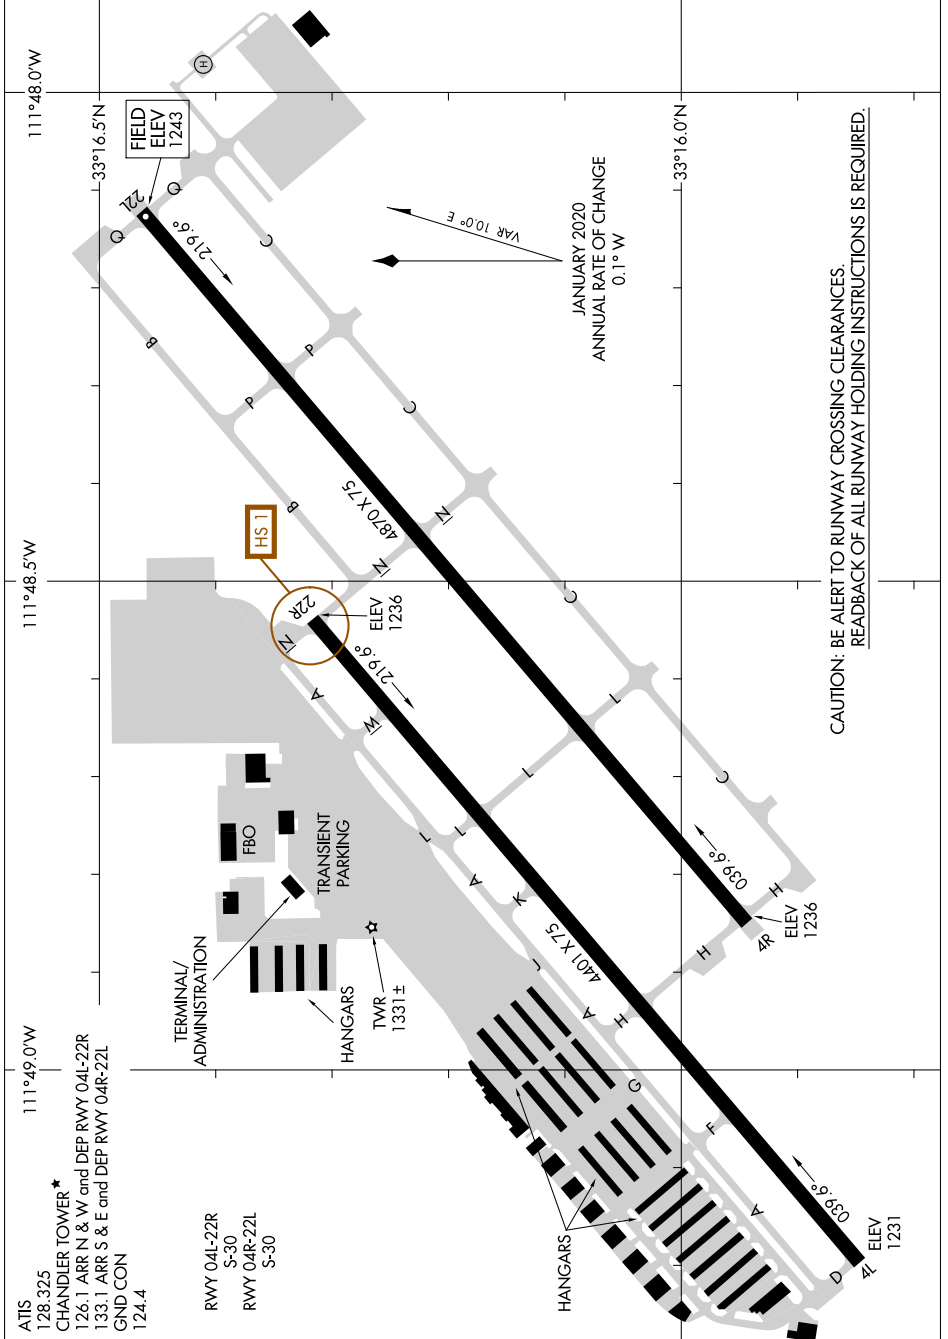

21168

AIRPORT DIAGRAM

AL-6494 (FAA)

CHANDLER MUNI (CHD)
CHANDLER, ARIZONA

SW-4, 16 JUN 2022 to 14 JUL 2022

CAUTION: BE ALERT TO RUNWAY CROSSING CLEARANCES.
READBACK OF ALL RUNWAY HOLDING INSTRUCTIONS IS REQUIRED.

SW-4, 16 JUN 2022 to 14 JUL 2022

AIRPORT DIAGRAM

21168

CHANDLER, ARIZONA
CHANDLER MUNI (CHD)