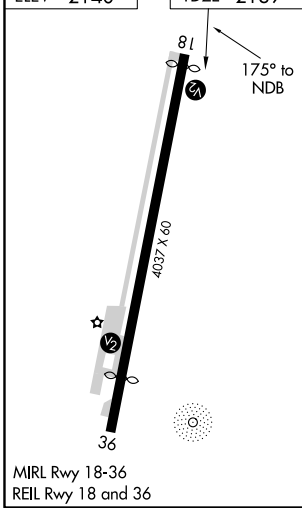

CATEGORY	A	B	C	D
S-18	3240-1¼ 1100 (1100-1¼)	3240-1½ 1100 (1100-1½)		NA
CIRCLING	3240-1¼ 1100 (1100-1¼)	3240-1½ 1100 (1100-1½)		NA

SC-3, 16 JUN 2022 to 14 JUL 2022

SC-3, 16 JUN 2022 to 14 JUL 2022