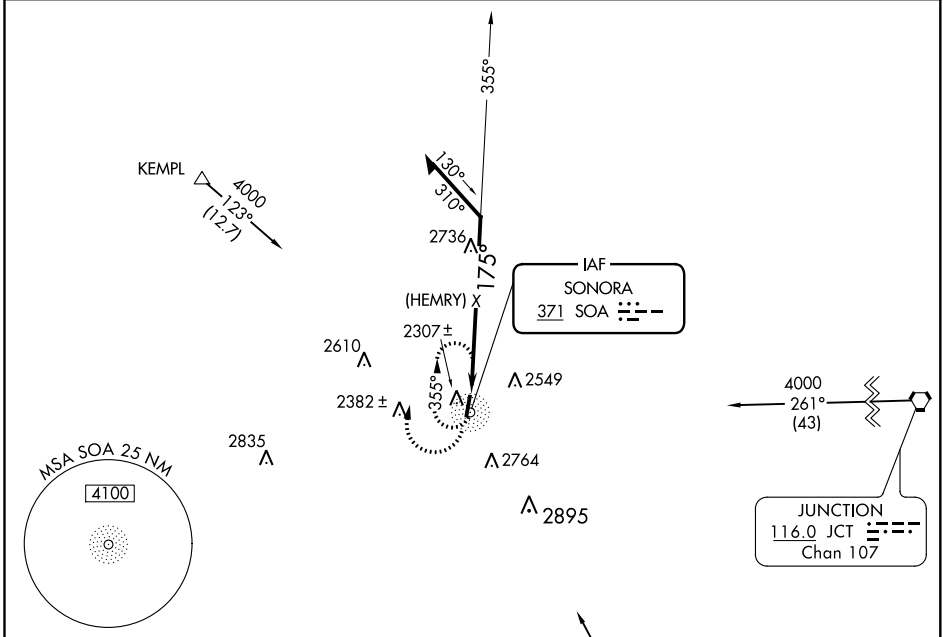

NDB SOA	APP CRS	Rwy Idg	3944
371	175°	TDZE	2139
		Apt Elev	2140

NDB or GPS RWY 18

SONORA MUNI (SOA)

⚠ NA Procedure not authorized at night. Use San Angelo altimeter setting.

MISSED APPROACH: Climbing right turn to 4000 in SOA NDB holding pattern.

AWOS-3 118.075	HOUSTON CENTER 125.75 346.4	UNICOM 122.8 (CTAF) 0
--------------------------	---------------------------------------	---------------------------------

ELEV 2140	TDZE 2139
-----------	-----------

CATEGORY	A	B	C	D
S-18	3240-1¼ 1100 (1100-1¼)	3240-1½ 1100 (1100-1½)		NA
CIRCLING	3240-1¼ 1100 (1100-1¼)	3240-1½ 1100 (1100-1½)		NA

SC-3, 16 JUN 2022 to 14 JUL 2022

SC-3, 16 JUN 2022 to 14 JUL 2022