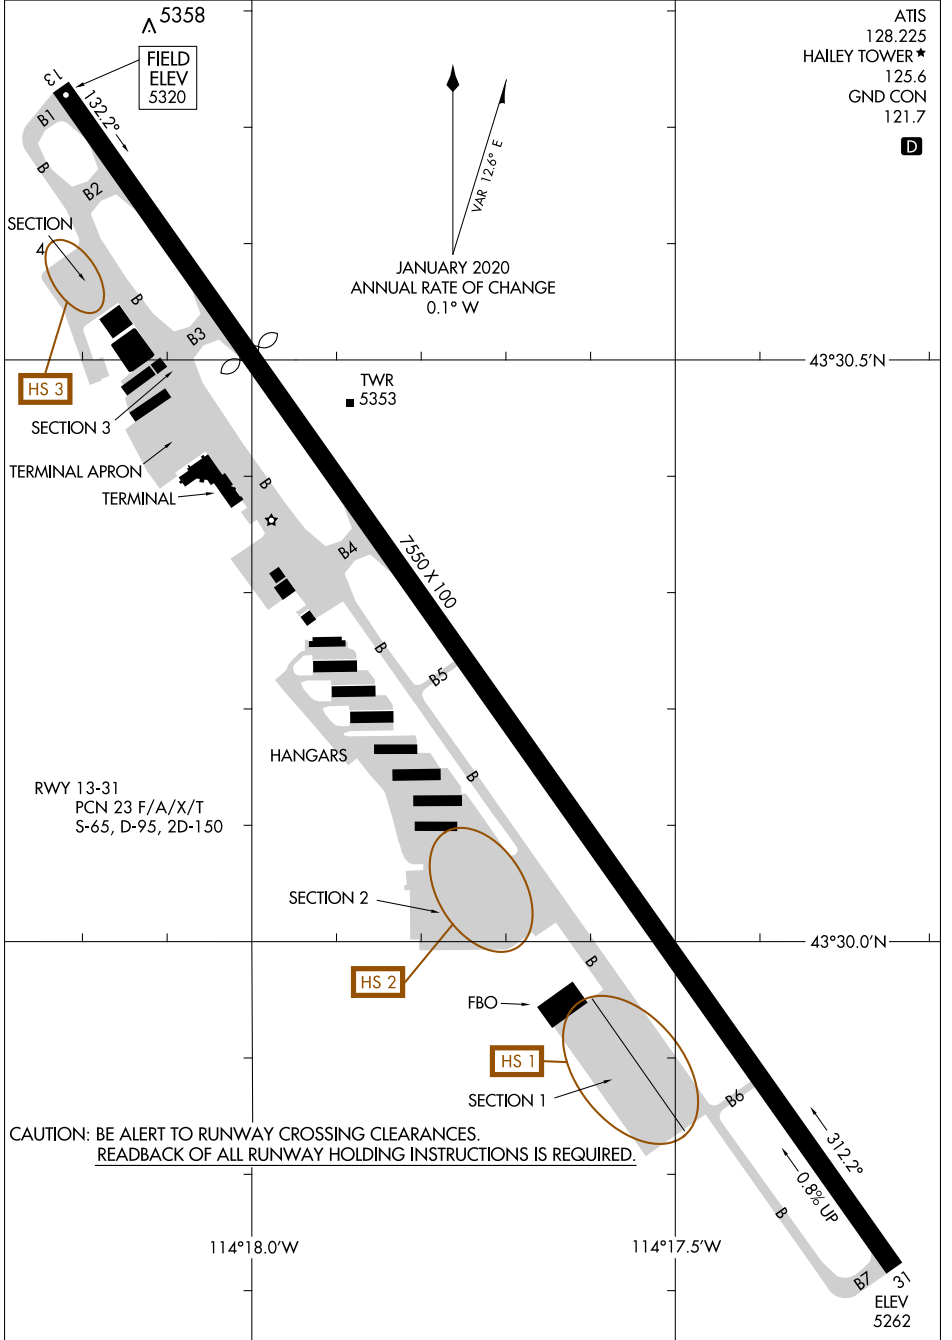

21112

# AIRPORT DIAGRAM

AL-6239 (FAA)

FRIEDMAN MEML (SUN)

HAILEY, IDAHO

ATIS 128.225  
 HAILEY TOWER \* 125.6  
 GND CON 121.7  
D

NW-1, 16 JUN 2022 to 14 JUL 2022

NW-1, 16 JUN 2022 to 14 JUL 2022

# AIRPORT DIAGRAM

21112

HAILEY, IDAHO  
FRIEDMAN MEML (SUN)