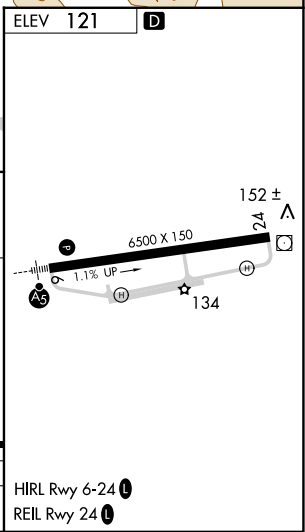

LOC/DME I-VDZ 109.5 Chan 32	APP CRS 057°	Rwy Idg TDZE Apt Elev 121	N/A N/A 121
---	------------------------	---	--

LDA-H

VALDEZ PIONEER FLD (VDZ) (PAVD)

DME required. From PEPEI: RNAV 1-GPS required.		MISSED APPROACH: Climb on I-VDZ localizer course to 4600 then climbing right turn to 7800 on heading 265° and I-VDZ SW course (237°) to OLLEO INT/I-VDZ 20 DME and hold, continue climb-in-hold to 7800.	
<p>⚠ Circling NA north of Rwy 6-24.</p> <p>❄ -11°C</p>			

AWOS-3P 118.8	ANCHORAGE CENTER 119.3 269.4	JUNEAU RADIO 122.2	CTAF 122.9
-------------------------	--	------------------------------	----------------------

CATEGORY	A	B	C	D
CIRCLING	4460-5	4339 (4400-5)		5200-5 5079 (5100-5)