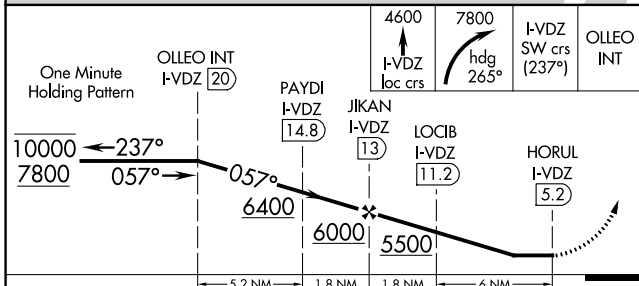

LOC/DME I-VDZ 109.5 Chan 32	APP CRS 057°	Rwy Idg TDZE Apt Elev 121	N/A N/A 121
---	------------------------	---	--

LDA-H

VALDEZ PIONEER FLD (VDZ) (PAVD)

DME required. From PEPEI: RNAV 1-GPS required.		MISSED APPROACH: Climb on I-VDZ localizer course to 4600 then climbing right turn to 7800 on heading 265° and I-VDZ SW course (237°) to OLLEO INT/I-VDZ 20 DME and hold, continue climb-in-hold to 7800.	
<p>⚠ Circling NA north of Rwy 6-24.</p> <p>❄ -11°C</p>			

AWOS-3P 118.8	ANCHORAGE CENTER 119.3 269.4	JUNEAU RADIO 122.2	CTAF 122.9
-------------------------	--	------------------------------	----------------------

CATEGORY	A	B	C	D
CIRCLING	4460-5	4339 (4400-5)		5200-5 5079 (5100-5)