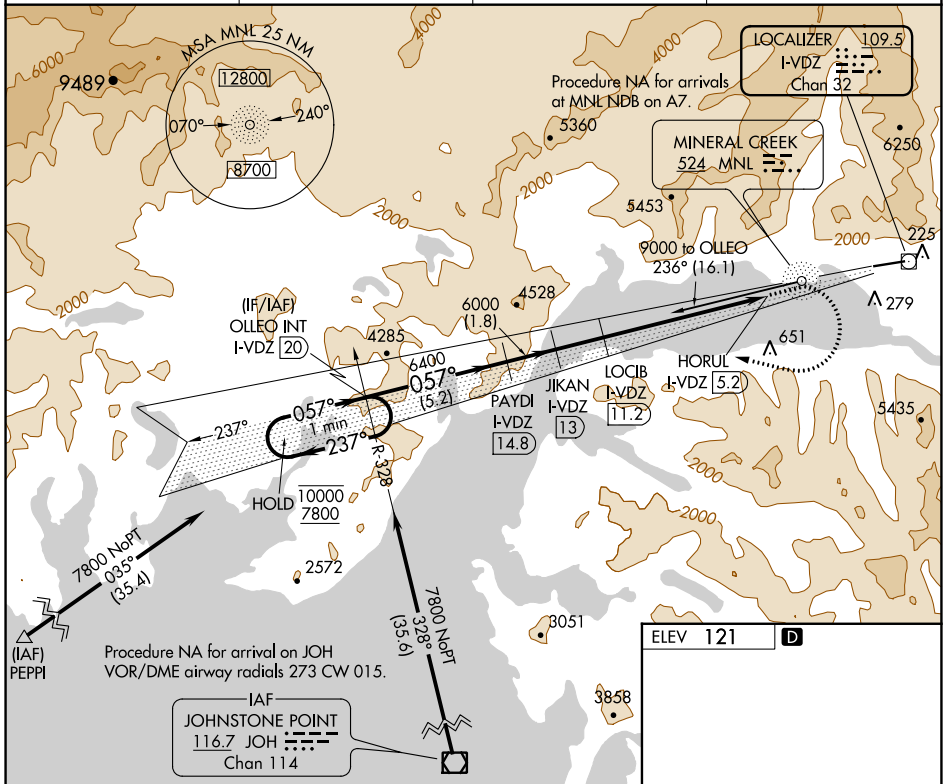

LOC/DME I-VDZ 109.5 Chan 32	APP CRS 057°	Rwy Idg TDZE Apt Elev 121	N/A N/A 121
---	------------------------	---	--

LDA-H

VALDEZ PIONEER FLD (VDZ) (PAVD)

DME required. From PEPEI: RNAV 1-GPS required.		MISSED APPROACH: Climb on I-VDZ localizer course to 4600 then climbing right turn to 7800 on heading 265° and I-VDZ SW course (237°) to OLLEO INT/I-VDZ 20 DME and hold, continue climb-in-hold to 7800.	
<p>⚠ Circling NA north of Rwy 6-24.</p> <p>❄ -11°C</p>			

AWOS-3P 118.8	ANCHORAGE CENTER 119.3 269.4	JUNEAU RADIO 122.2	CTAF 122.9
-------------------------	--	------------------------------	----------------------

CATEGORY	A	B	C	D
CIRCLING	4460-5	4339 (4400-5)		5200-5 5079 (5100-5)

AK, 19 MAY 2022 to 14 JUL 2022

AK, 19 MAY 2022 to 14 JUL 2022