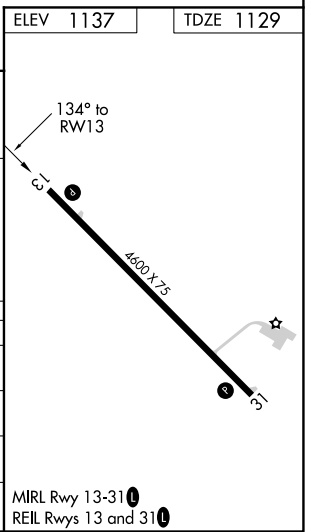

NC-3, 16 JUN 2022 to 14 JUL 2022

NC-3, 16 JUN 2022 to 14 JUL 2022