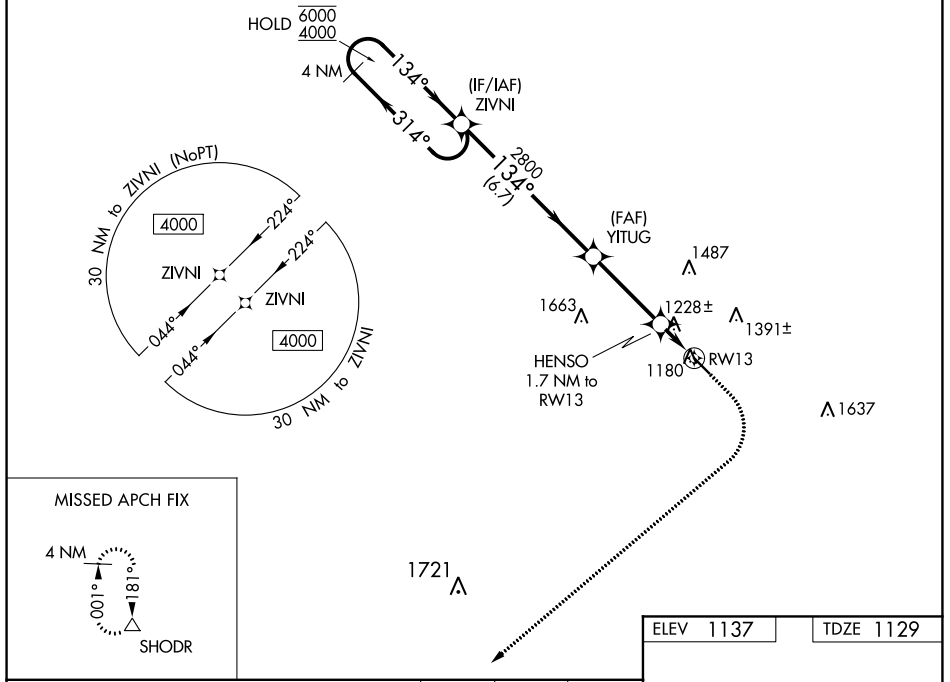

WAAS CH 53332 W13A	APP CRS 134°	Rwy Idg TDZE 1129 Apt Elev 1137
--	------------------------	---

RNAV (GPS) RWY 13

IOWA FALLS MUNI (IF A)

RNP APCH.	MISSED APPROACH: Climb to 1600 then climbing right turn to 4000 direct SHODR and hold.
-----------	--

AWOS-3 120.425	WATERLOO APP CON * 118.9	UNICOM 122.8 (CTAF) 0
--------------------------	------------------------------------	--

CATEGORY	A	B	C	D
LPV DA		1379-1	250 (300-1)	
LNAV/VNAV DA		1389-1	260 (300-1)	
LNAV MDA		1480-1	351 (400-1)	
CIRCLING	1540-1 403 (500-1)	1620-1 483 (500-1)	1760-1¾ 623 (700-1¾)	1800-2 663 (700-2)

NC-3, 16 JUN 2022 to 14 JUL 2022

NC-3, 16 JUN 2022 to 14 JUL 2022