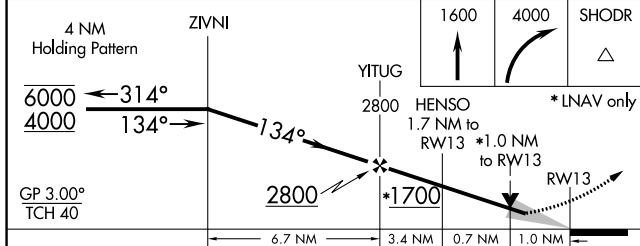

WAAS CH 53332 W13A	APP CRS 134°	Rwy Idg TDZE 1129 Apt Elev 1137
--	------------------------	---

RNAV (GPS) RWY 13

IOWA FALLS MUNI (IF A)

RNP APCH.	MISSED APPROACH: Climb to 1600 then climbing right turn to 4000 direct SHODR and hold.
-----------	--

AWOS-3 120.425	WATERLOO APP CON * 118.9	UNICOM 122.8 (CTAF) 0
--------------------------	------------------------------------	--

CATEGORY	A	B	C	D
LPV DA		1379-1	250 (300-1)	
LNAV/VNAV DA		1389-1	260 (300-1)	
LNAV MDA		1480-1	351 (400-1)	
CIRCLING	1540-1 403 (500-1)	1620-1 483 (500-1)	1760-1¾ 623 (700-1¾)	1800-2 663 (700-2)