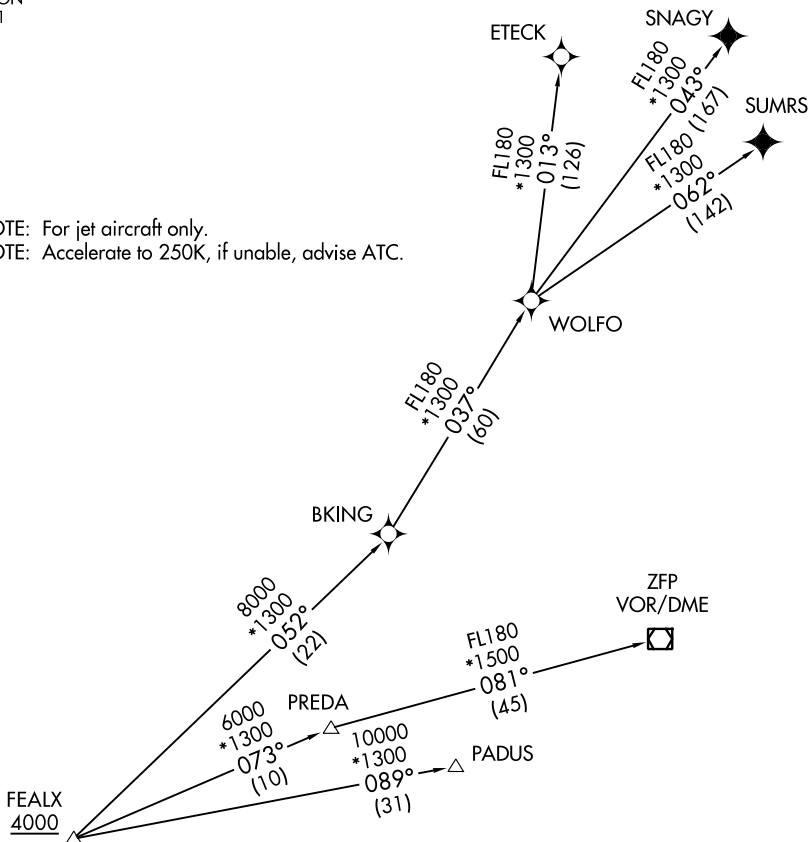

FEALX TWO DEPARTURE (RNAV)

ATIS
120.55
GND CON
121.9
POMPANO BEACH TOWER ★
125.4 (CTAF)
MIAMI DEP CON
126.05 251.1

**TOP ALTITUDE:
ASSIGNED BY ATC**

RNAV 1 - DME/DME/IRU or GPS.
From WOLFO to SNAGY, SUMRS - GPS.

RADAR required.

NOTE: For jet aircraft only.
NOTE: Accelerate to 250K, if unable, advise ATC.

TAKEOFF MINIMUMS

Rwys 6, 24, 28, 33: Standard.

Rwys 10, 15: Standard with minimum climb of 500' per NM to 520.

(NARRATIVE ON FOLLOWING PAGE)

NOTE: Chart not to scale.

SE-3, 16 JUN 2022 to 14 JUL 2022

SE-3, 16 JUN 2022 to 14 JUL 2022