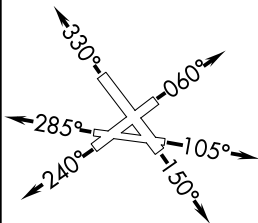

FEALX TWO DEPARTURE (RNAV)

ATIS
120.55
GND CON
121.9
POMPANO BEACH TOWER ★
125.4 (CTAF)
MIAMI DEP CON
126.05 251.1

**TOP ALTITUDE:
ASSIGNED BY ATC**

RNAV 1 - DME/DME/IRU or GPS.
From WOLFO to SNAGY, SUMRS - GPS.

RADAR required.

NOTE: For jet aircraft only.
NOTE: Accelerate to 250K, if unable, advise ATC.

TAKEOFF MINIMUMS

Rwys 6, 24, 28, 33: Standard.

Rwys 10, 15: Standard with minimum climb of 500' per NM to 520.