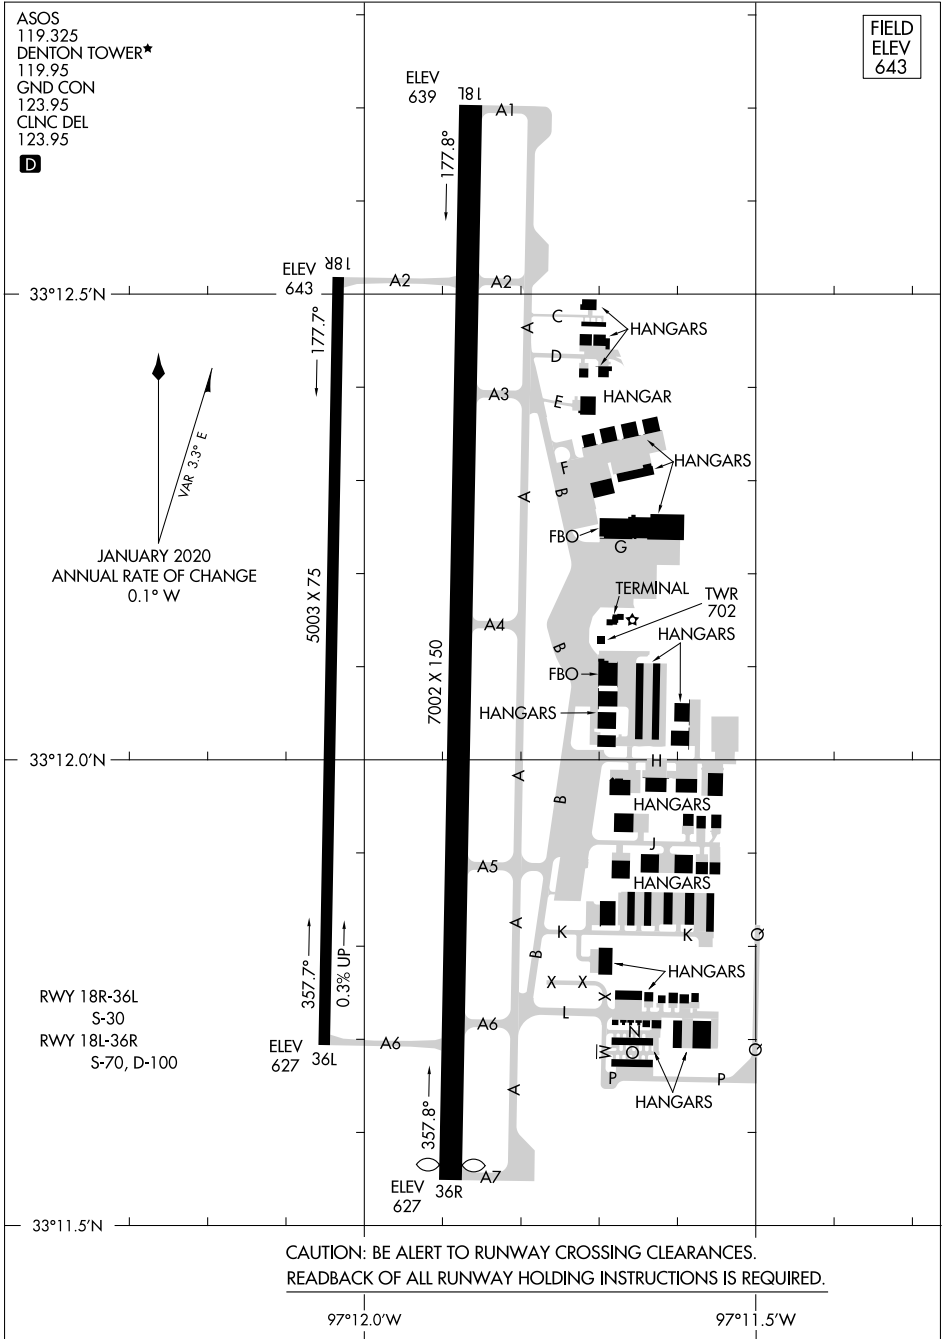

22139

AIRPORT DIAGRAM

AL-5866 (FAA)

DENTON ENTERPRISE (D'TO)
DENTON, TEXAS

ASOS
119.325
DENTON TOWER*
119.95
GND CON
123.95
CLNC DEL
123.95

D

FIELD ELEV 643

SC-2, 16 JUN 2022 to 14 JUL 2022

SC-2, 16 JUN 2022 to 14 JUL 2022

CAUTION: BE ALERT TO RUNWAY CROSSING CLEARANCES.
READBACK OF ALL RUNWAY HOLDING INSTRUCTIONS IS REQUIRED.

AIRPORT DIAGRAM

22139

DENTON, TEXAS
DENTON ENTERPRISE (D'TO)