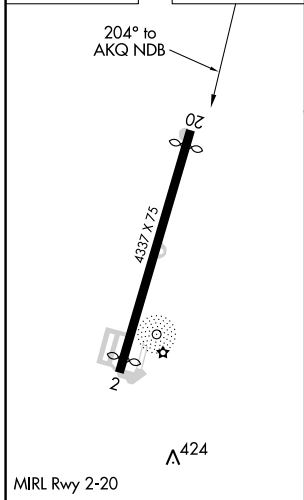

NDB AKQ	APP CRS	Rwy Idg	3866
274	204°	TDZE	110
		Apt Elev	111

NDB RWY 20

WAKEFIELD MUNI (AKQ)

<p>NA Procedure NA at night.</p>	<p>MISSED APPROACH: Climb to 1500 then climbing left turn to 2000 direct AKQ NDB and hold.</p>
---	--

ASOS 128.325	NORFOLK APP CON 127.9 269.425	UNICOM 122.8 (CTAF)
------------------------	---	-------------------------------

ELEV 111	TDZE 110
----------	----------

CATEGORY	A	B	C	D
S-20		1120-3	1010 (1100-3)	
C CIRCLING		1120-3	1009 (1100-3)	