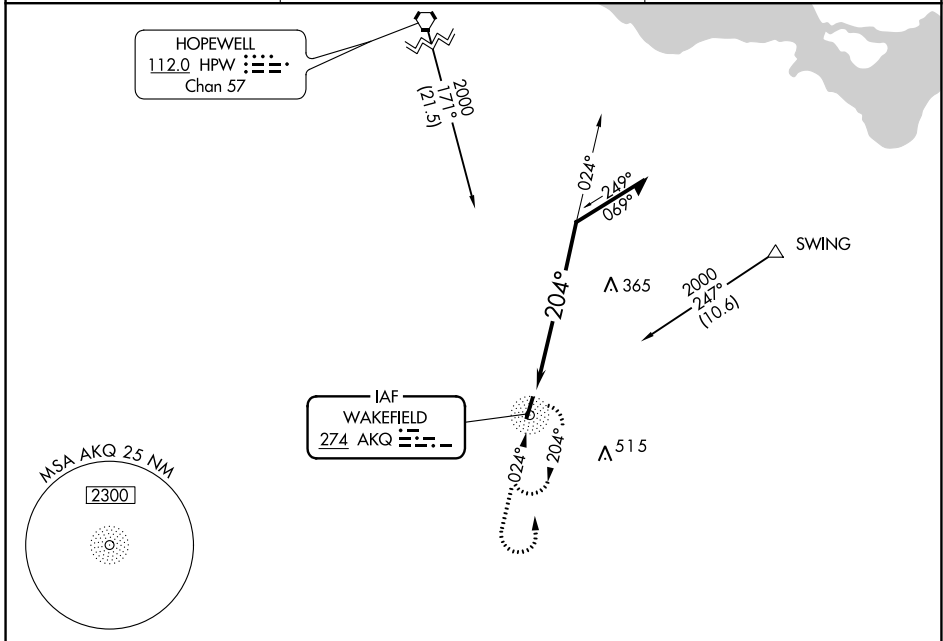

NDB AKQ	APP CRS	Rwy Idg	3866
274	204°	TDZE	110
		Apt Elev	111

NDB RWY 20

WAKEFIELD MUNI (AKQ)

<p>NA Procedure NA at night.</p>	<p>MISSED APPROACH: Climb to 1500 then climbing left turn to 2000 direct AKQ NDB and hold.</p>
---	--

ASOS 128.325	NORFOLK APP CON 127.9 269.425	UNICOM 122.8 (CTAF)
------------------------	---	-------------------------------

ELEV 111	TDZE 110
----------	----------

CATEGORY	A	B	C	D
S-20		1120-3	1010 (1100-3)	
C CIRCLING		1120-3	1009 (1100-3)	

NE-3, 16 JUN 2022 to 14 JUL 2022

NE-3, 16 JUN 2022 to 14 JUL 2022