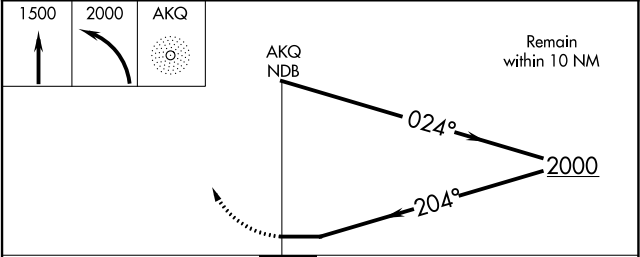

NDB AKQ	APP CRS	Rwy Idg	3866
274	204°	TDZE	110
		Apt Elev	111

NDB RWY 20

WAKEFIELD MUNI (AKQ)

<p>NA Procedure NA at night.</p>	<p>MISSED APPROACH: Climb to 1500 then climbing left turn to 2000 direct AKQ NDB and hold.</p>
---	--

ASOS 128.325	NORFOLK APP CON 127.9 269.425	UNICOM 122.8 (CTAF)
------------------------	---	-------------------------------

ELEV 111	TDZE 110
----------	----------

CATEGORY	A	B	C	D
S-20		1120-3	1010 (1100-3)	
C CIRCLING		1120-3	1009 (1100-3)	