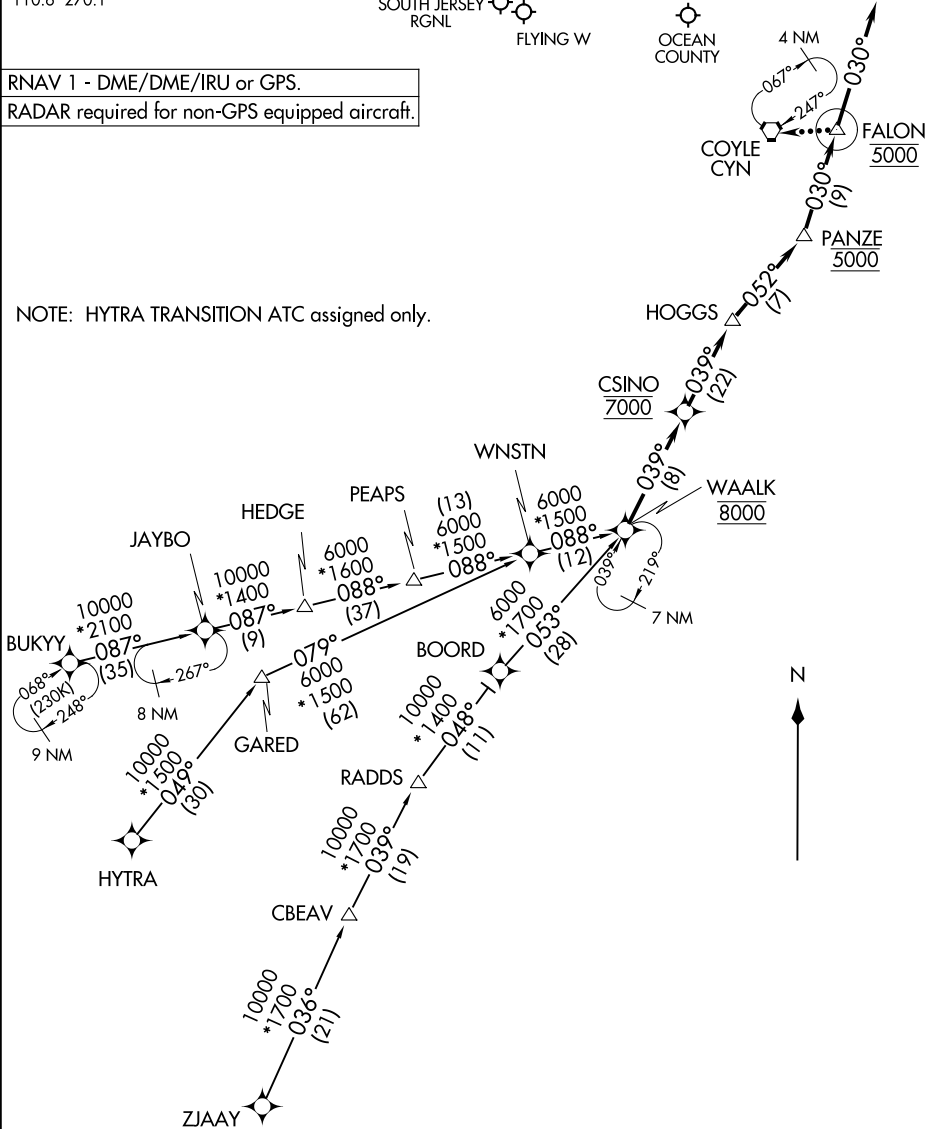

# WAALK TWO ARRIVAL (RNAV)

TOMS RIVER, NEW JERSEY

ATLANTIC CITY APP CON  
 124.6 327.125  
 MC GUIRE APP CON  
 126.475 363.8  
 KNEL ATIS  
 276.525  
 KWRI ATIS  
 110.6 270.1

RNAV 1 - DME/DME/IRU or GPS.  
 RADAR required for non-GPS equipped aircraft.

NOTE: HYTRA TRANSITION ATC assigned only.

NE-2, 16 JUN 2022 to 14 JUL 2022

NE-2, 16 JUN 2022 to 14 JUL 2022

(NARRATIVE ON FOLLOWING PAGE)

NOTE: Chart not to scale.

# WAALK TWO ARRIVAL (RNAV)

TOMS RIVER, NEW JERSEY