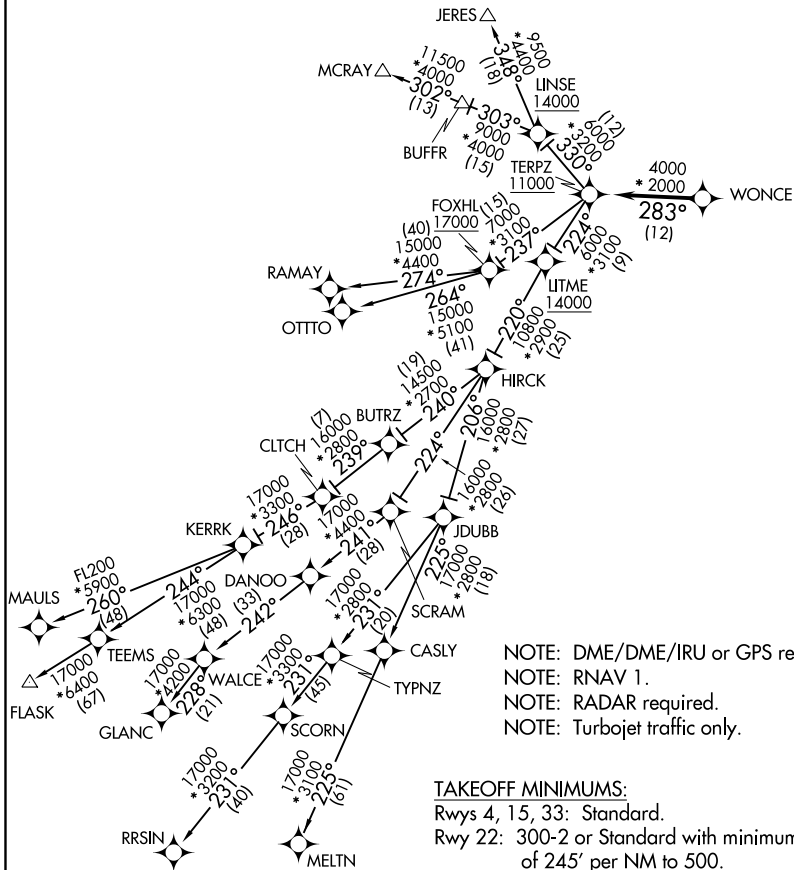

# TERPZ SEVEN DEPARTURE (RNAV)

**TOP ALTITUDE:**  
**RAMAY, OTTTO, MAULS, FLASK,**  
**RRSIN, GLANC, MELTN**  
**TRANSITIONS: 17000**  
**JERES, MCRAY TRANSITIONS:**  
**16000**

ATIS  
 124.475  
 CLNC DEL  
 119.075  
 GND CON  
 119.075  
 EASTON TOWER ★  
 118.525 (CTAF)  
 POTOMAC DEP CON  
 133.75 254.35

NOTE: DME/DME/IRU or GPS required.  
 NOTE: RNAV 1.  
 NOTE: RADAR required.  
 NOTE: Turbojet traffic only.

**TAKEOFF MINIMUMS:**

Rwys 4, 15, 33: Standard.  
 Rwy 22: 300-2 or Standard with minimum climb  
 of 245' per NM to 500.

NOTE: Chart not to scale.

# TERPZ SEVEN DEPARTURE (RNAV)

NE-3, 16 JUN 2022 to 14 JUL 2022

NE-3, 16 JUN 2022 to 14 JUL 2022