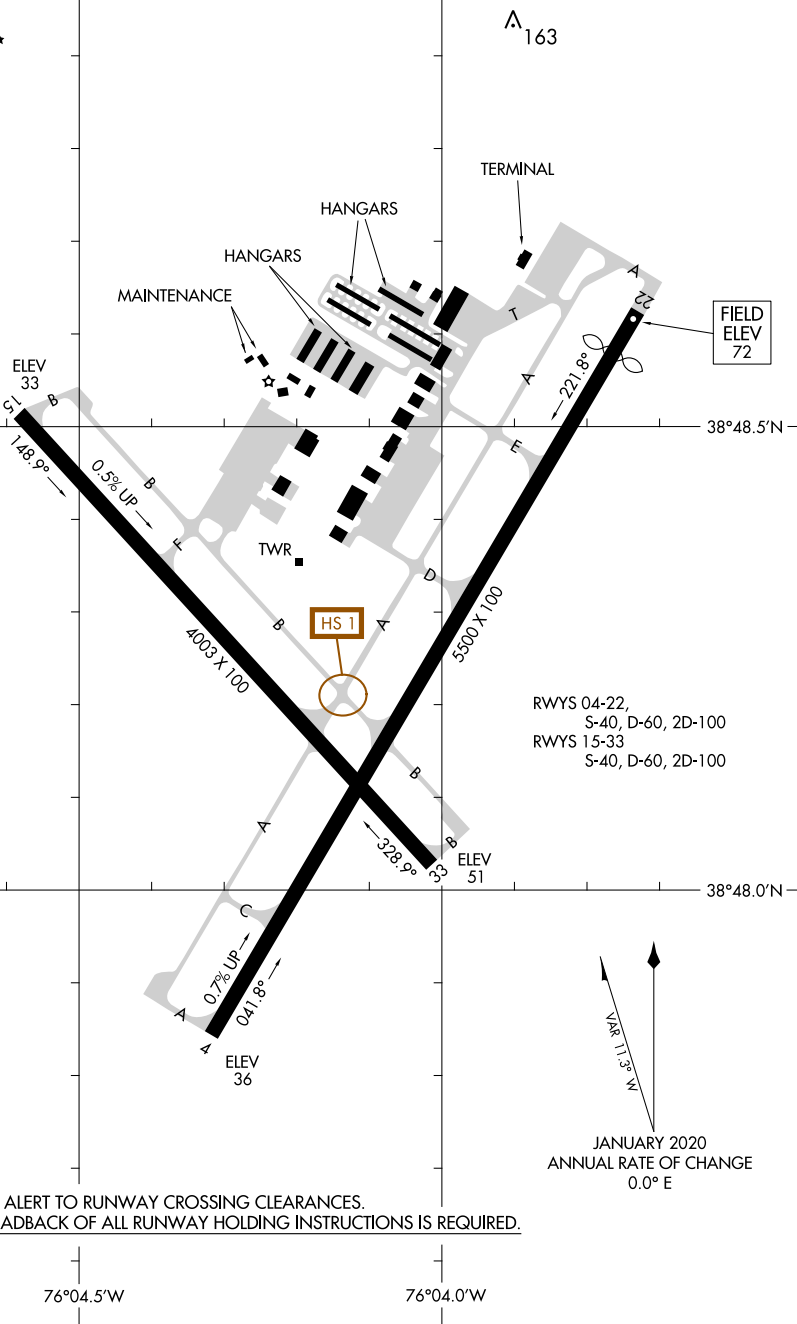

21112

# AIRPORT DIAGRAM

AL-5596 (FAA)

EASTON/NEWMAM FLD (E5N)  
EASTON, MARYLAND

ATIS  
124.475  
EASTON TOWER★  
118.525  
GND CON  
119.075  
CLNC DEL  
119.075

NE-3, 16 JUN 2022 to 14 JUL 2022

NE-3, 16 JUN 2022 to 14 JUL 2022

CAUTION: BE ALERT TO RUNWAY CROSSING CLEARANCES.  
REDBACK OF ALL RUNWAY HOLDING INSTRUCTIONS IS REQUIRED.