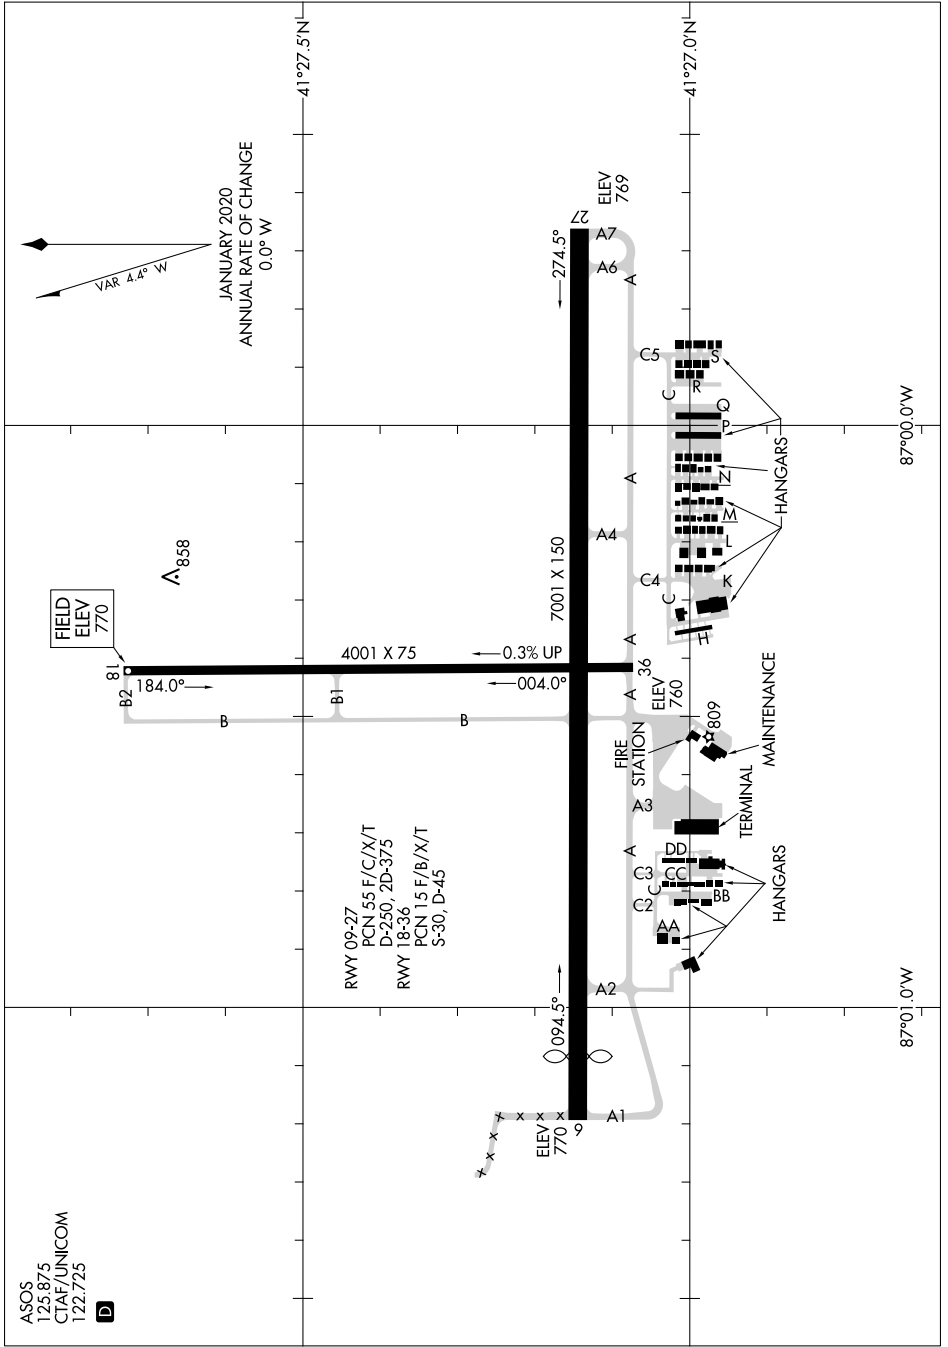

AIRPORT DIAGRAM

AL-5460 (FAA)

PORTER COUNTY RGNL (VPZ)
VALPARAISO, INDIANA

EC-2, 16 JUN 2022 to 14 JUL 2022

EC-2, 16 JUN 2022 to 14 JUL 2022

AIRPORT DIAGRAM

VALPARAISO, INDIANA
PORTER COUNTY RGNL (VPZ)