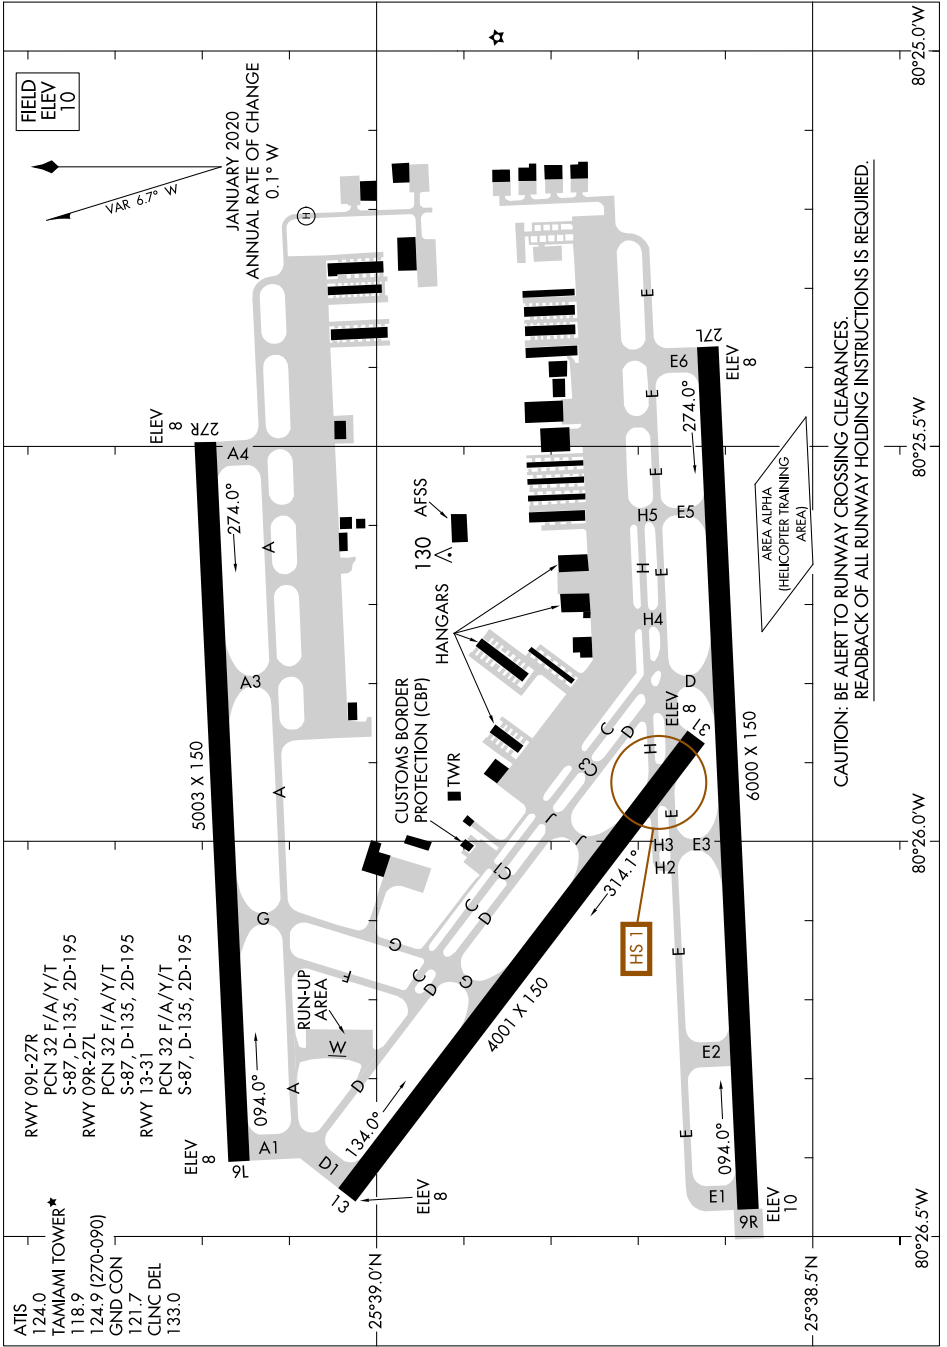

AIRPORT DIAGRAM

AL-5349 (FAA)

MIAMI EXEC (TMB)
MIAMI, FLORIDA

SE-3, 16 JUN 2022 to 14 JUL 2022

CAUTION: BE ALERT TO RUNWAY CROSSING CLEARANCES.
READBACK OF ALL RUNWAY HOLDING INSTRUCTIONS IS REQUIRED.

SE-3, 16 JUN 2022 to 14 JUL 2022

AIRPORT DIAGRAM

MIAMI, FLORIDA
MIAMI EXEC (TMB)