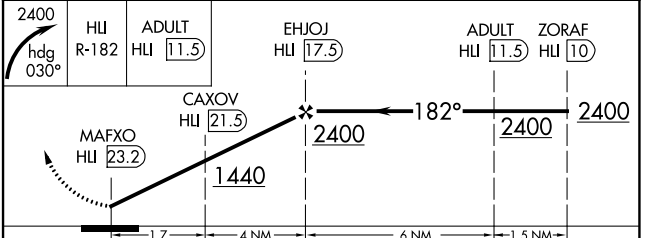

**VOR/DME-A**  
UNIVERSITY-OXFORD (UOX)

When local altimeter setting not received, use Olive Branch altimeter setting and increase all MDA 100 feet, increase Cat C visibility 1/4 mile.

MISSED APPROACH: Climbing right turn to 2400 on heading 030° and on HLI R-182 to ADULT/HLI 11.5 DME and hold.

CATEGORY	A	B	C	D
<b>C</b> CIRCLING	980-1 528 (600-1)	1060-1¼ 608 (700-1¼)	1380-2¾ 928 (1000-2¾)	1380-3 928 (1000-3)

SC-4, 16 JUN 2022 to 14 JUL 2022

SC-4, 16 JUN 2022 to 14 JUL 2022