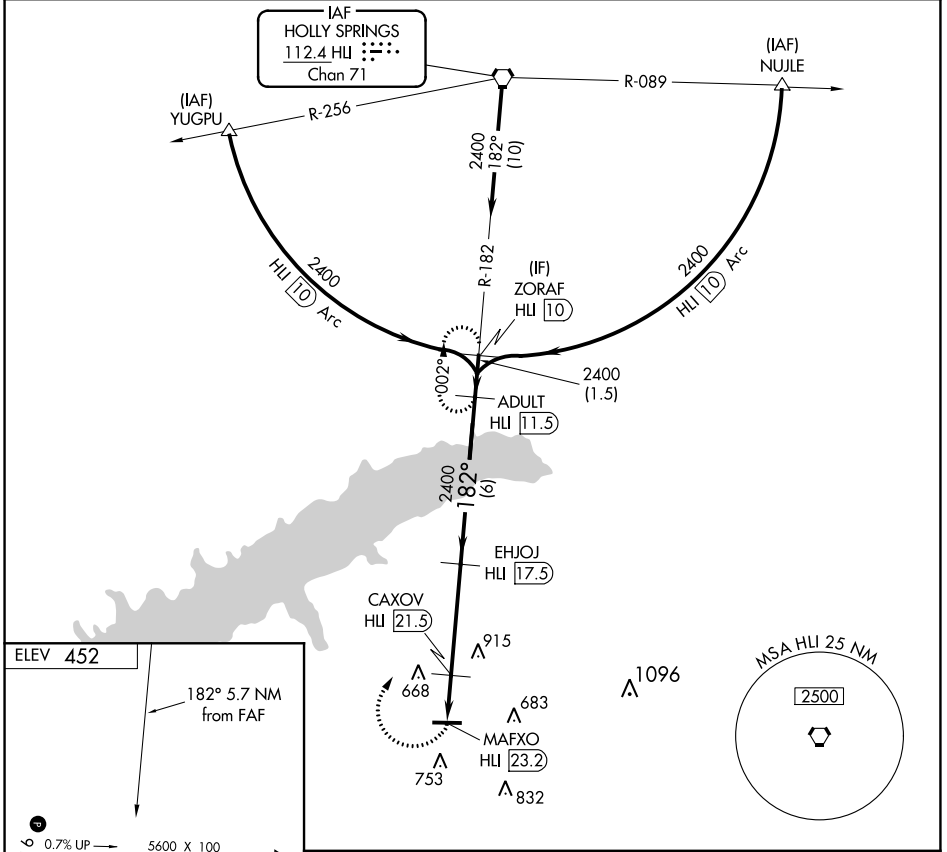

VORTAC HLI <b>112.4</b> Chan 71	APP CRS <b>182°</b>	Rwy Idg TDZE Apt Elev <b>N/A</b> <b>452</b>
---------------------------------------	------------------------	------------------------------------------------------

**VOR/DME-A**  
UNIVERSITY-OXFORD (UOX)

When local altimeter setting not received, use Olive Branch altimeter setting and increase all MDA 100 feet, increase Cat C visibility 1/4 mile.

MISSED APPROACH: Climbing right turn to 2400 on heading 030° and on HLI R-182 to ADULT/HLI 11.5 DME and hold.

AWOS-3PT <b>132.725</b>	MEMPHIS CENTER <b>128.5 381.4</b>	GCO <b>135.075</b>	UNICOM <b>123.0 (CTAF)</b>
----------------------------	--------------------------------------	-----------------------	-------------------------------

CATEGORY	A	B	C	D
<b>C</b> CIRCLING	980-1 528 (600-1)	1060-1¼ 608 (700-1¼)	1380-2¾ 928 (1000-2¾)	1380-3 928 (1000-3)

SC-4, 16 JUN 2022 to 14 JUL 2022

SC-4, 16 JUN 2022 to 14 JUL 2022