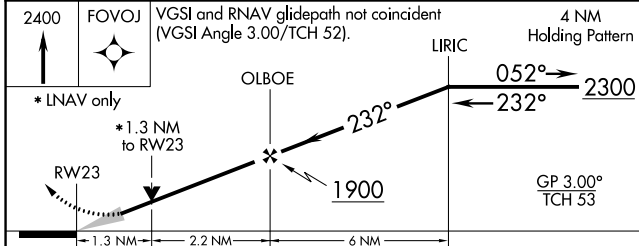

WAAS CH 86211 W23A	APP CRS 232°	Rwy Idg 6001 TDZE 723 Apt Elev 727

RNAV (GPS) RWY 23

WAUKEGAN NTL (UGN)

⚠ Circling to Rwy 14, 32 NA at night. For uncompensated Baro-VNAV systems, LNAV/VNAV NA below -16°C (4°F) or above 54°C (130°F), DME/DME RNP-0.3 NA. For inoperative ALS, increase LNAV/VNAV all Cats visibility to ½ SM.

MISSED APPROACH: Climb to 2400 direct FOVOJ and hold.

ATIS 132.4	CHICAGO APP CON 120.55	WAUKEGAN TOWER ★ 120.05 (CTAF) 0 273.55	GND CON 121.65

CATEGORY	A	B	C	D
LPV DA	980-½ 257 (300-½)			
LNAV/VNAV DA	1020-½ 297 (300-½)		1020-¾ 297 (300-¾)	
LNAV MDA	1160-½ 437 (500-½)	1160-¾ 437 (500-¾)	1160-1 437 (500-1)	1160-1 437 (500-1)
C CIRCLING	1220-1 493 (500-1)	1220-½ 493 (500-½)	1400-2¼ 673 (700-2¼)	1400-2¼ 673 (700-2¼)

EC-3, 16 JUN 2022 to 14 JUL 2022

EC-3, 16 JUN 2022 to 14 JUL 2022