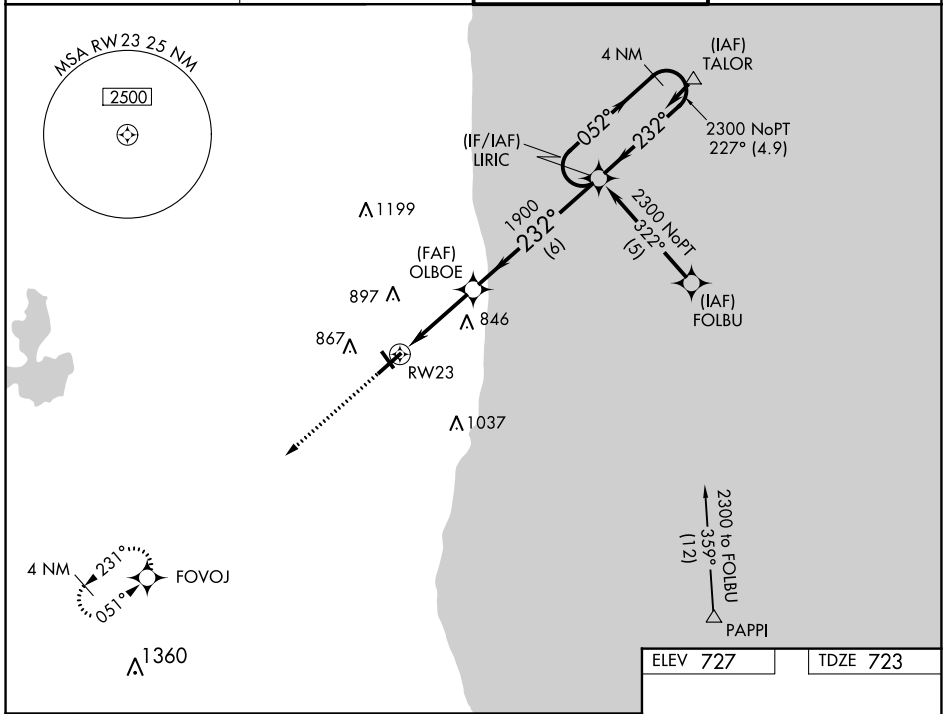

WAAS CH 86211 W23A	APP CRS 232°	Rwy Idg 6001 TDZE 723 Apt Elev 727
----------------------------------------	------------------------	---------------------------------------------------------------

RNAV (GPS) RWY 23

WAUKEGAN NTL (UGN)

⚠ Circling to Rwy 14, 32 NA at night. For uncompensated Baro-VNAV systems, LNAV/VNAV NA below -16°C (4°F) or above 54°C (130°F), DME/DME RNP-0.3 NA. For inoperative ALS, increase LNAV/VNAV all Cats visibility to ½ SM.

MISSED APPROACH: Climb to 2400 direct FOVOJ and hold.

ATIS 132.4	CHICAGO APP CON 120.55	WAUKEGAN TOWER ★ 120.05 (CTAF) 0 273.55	GND CON 121.65
----------------------	----------------------------------	---------------------------------------------------	--------------------------

CATEGORY	A	B	C	D
LPV DA	980-½ 257 (300-½)			
LNAV/VNAV DA	1020-½ 297 (300-½)		1020-¾ 297 (300-¾)	
LNAV MDA	1160-½ 437 (500-½)	1160-¾ 437 (500-¾)	1160-1 437 (500-1)	1160-1 437 (500-1)
C CIRCLING	1220-1 493 (500-1)	1220-½ 493 (500-½)	1400-2¼ 673 (700-2¼)	1400-2¼ 673 (700-2¼)