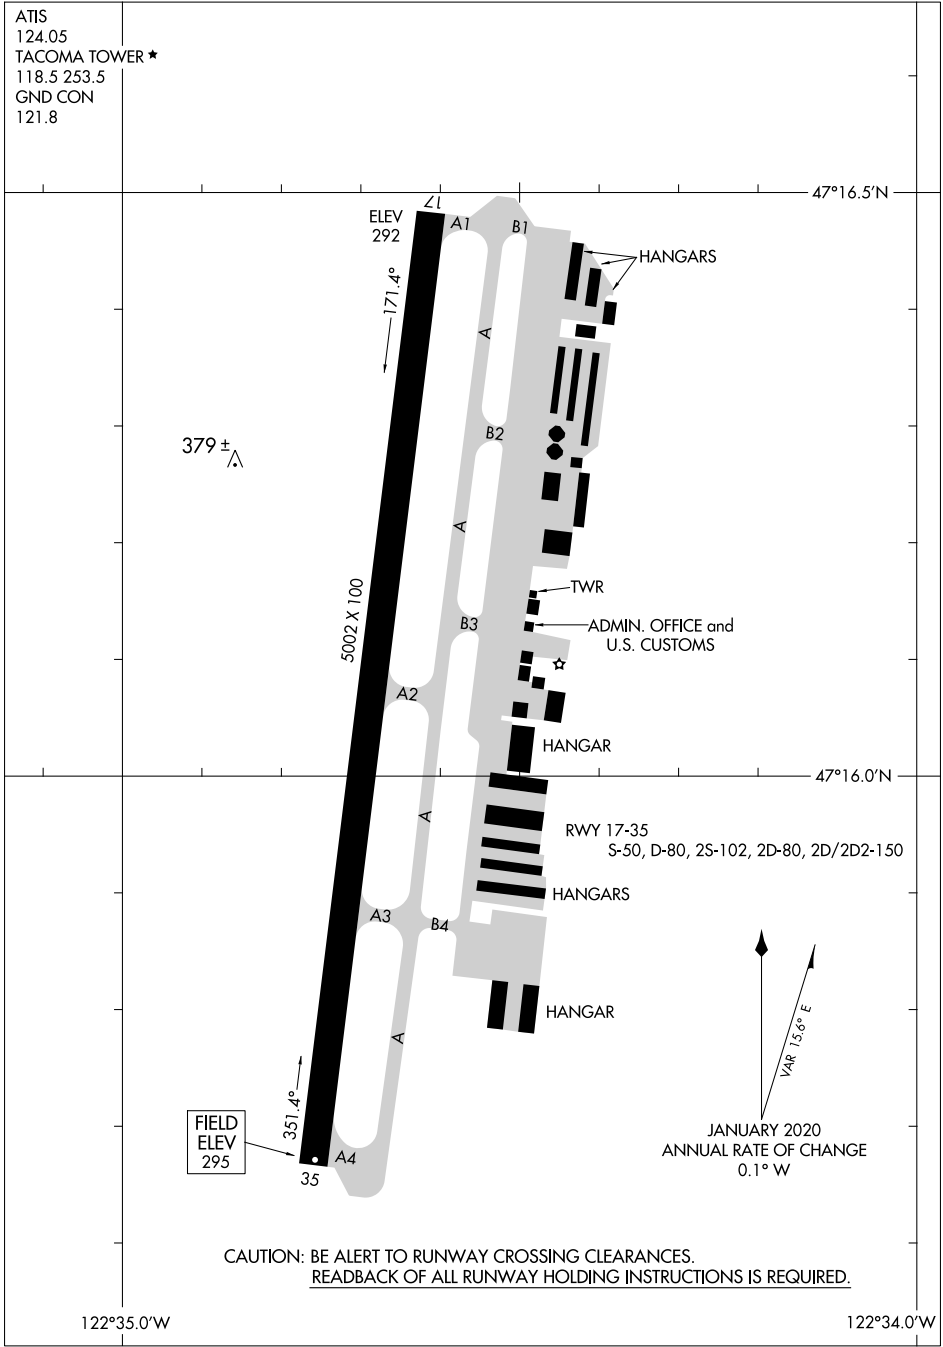

20086

AIRPORT DIAGRAM

AL-5186 (FAA)

TACOMA NARROWS (TIW)
TACOMA, WASHINGTON

ATIS
124.05
TACOMA TOWER ★
118.5 253.5
GND CON
121.8

NW-1, 16 JUN 2022 to 14 JUL 2022

NW-1, 16 JUN 2022 to 14 JUL 2022

CAUTION: BE ALERT TO RUNWAY CROSSING CLEARANCES.
READBACK OF ALL RUNWAY HOLDING INSTRUCTIONS IS REQUIRED.

122°35.0'W

122°34.0'W

AIRPORT DIAGRAM

20086

TACOMA, WASHINGTON
TACOMA NARROWS (TIW)