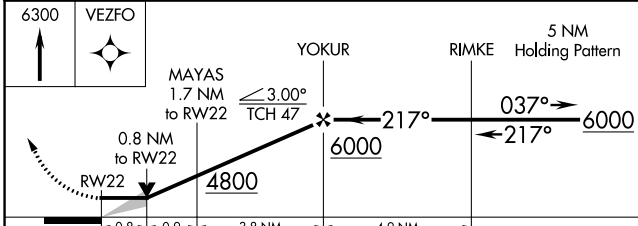

WAAS CH 99637 W22A	APP CRS 217°	Rwy Idg TDZE Apt Elev	7200 4214 4216
--	------------------------	-----------------------------	---

RNAV (GPS) RWY 22

CLOVIS RGNL (CVN)

⚠ DME/DME RNP-0.3 NA. When local altimeter setting not received, use Cannon AFB altimeter setting and increase all MDA 40 feet; increase LP Cat C/D visibility ¼ mile; increase LNAV Cat C/D visibility ½ mile. VDP NA when using Cannon AFB altimeter setting.

⚠ MISSED APPROACH: Climb to 6300 direct VEZFO and hold.

AWOS-3PT 135,375	CANNON APP CON 118,425 352.1	CLNC DEL 119.0	UNICOM 122.8 (CTAF) 0
----------------------------	--	--------------------------	---------------------------------