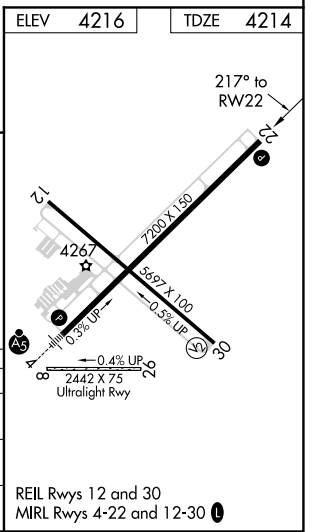

WAAS CH 99637 W22A	APP CRS 217°	Rwy Idg TDZE Apt Elev	7200 4214 4216
--	------------------------	-----------------------------	---

RNAV (GPS) RWY 22

CLOVIS RGNL (CVN)

⚠ DME/DME RNP-0.3 NA. When local altimeter setting not received, use Cannon AFB altimeter setting and increase all MDA 40 feet; increase LP Cat C/D visibility ¼ mile; increase LNAV Cat C/D visibility ½ mile. VDP NA when using Cannon AFB altimeter setting.

⚠ MISSED APPROACH: Climb to 6300 direct VEZFO and hold.

AWOS-3PT 135,375	CANNON APP CON 118,425 352.1	CLNC DEL 119.0	UNICOM 122.8 (CTAF) 0
----------------------------	--	--------------------------	---------------------------------

CATEGORY		A	B	C	D
LP	MDA	4520-1	306 (400-1)	4520-7/8	306 (400-7/8)
LNAV	MDA	4620-1	406 (500-1)	4620-1 1/8	406 (500-1 1/8)
C	CIRCLING	4680-1	464 (500-1)	4700-1 1/2 484 (500-1 1/2)	4820-2 604 (700-2)

SW-1, 16 JUN 2022 to 14 JUL 2022