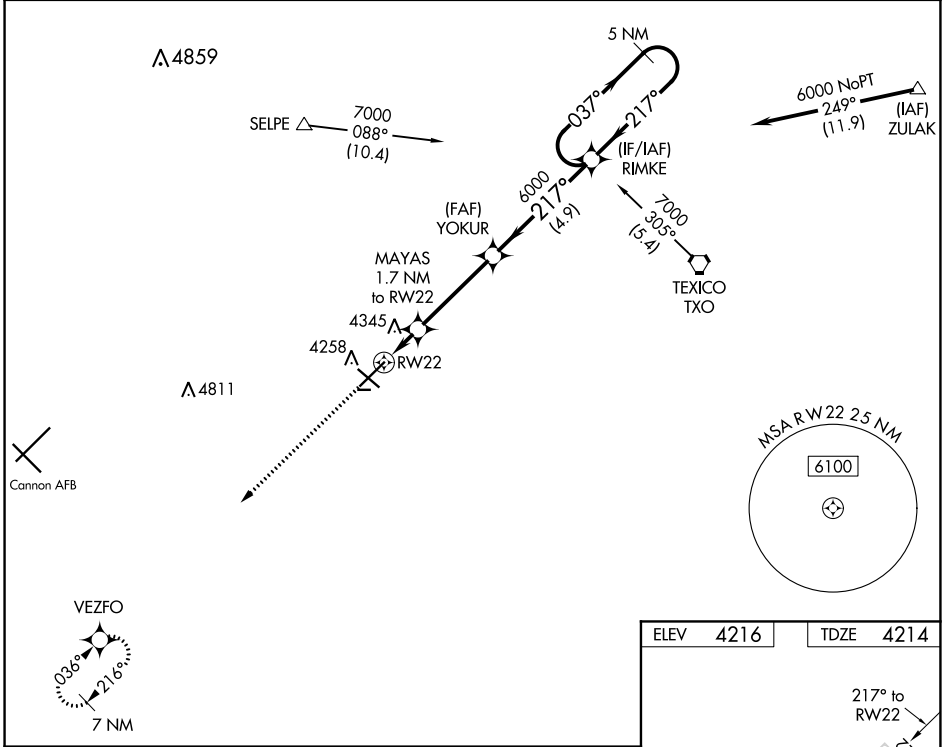

WAAS CH 99637 W22A	APP CRS 217°	Rwy Idg TDZE Apt Elev	7200 4214 4216
--	------------------------	-----------------------------	---

RNAV (GPS) RWY 22

CLOVIS RGNL (CVN)

⚠ DME/DME RNP-0.3 NA. When local altimeter setting not received, use Cannon AFB altimeter setting and increase all MDA 40 feet; increase LP Cat C/D visibility ¼ mile; increase LNAV Cat C/D visibility ½ mile. VDP NA when using Cannon AFB altimeter setting.

⚠ MISSED APPROACH: Climb to 6300 direct VEZFO and hold.

AWOS-3PT 135,375	CANNON APP CON 118,425 352.1	CLNC DEL 119.0	UNICOM 122.8 (CTAF) 0
----------------------------	--	--------------------------	---------------------------------

CATEGORY		A	B	C	D
LP	MDA	4520-1	306 (400-1)	4520-7/8	306 (400-7/8)
LNAV	MDA	4620-1	406 (500-1)	4620-1 1/8	406 (500-1 1/8)
C	CIRCLING	4680-1	464 (500-1)	4700-1 1/2 484 (500-1 1/2)	4820-2 604 (700-2)

SW-1, 16 JUN 2022 to 14 JUL 2022

SW-1, 16 JUN 2022 to 14 JUL 2022