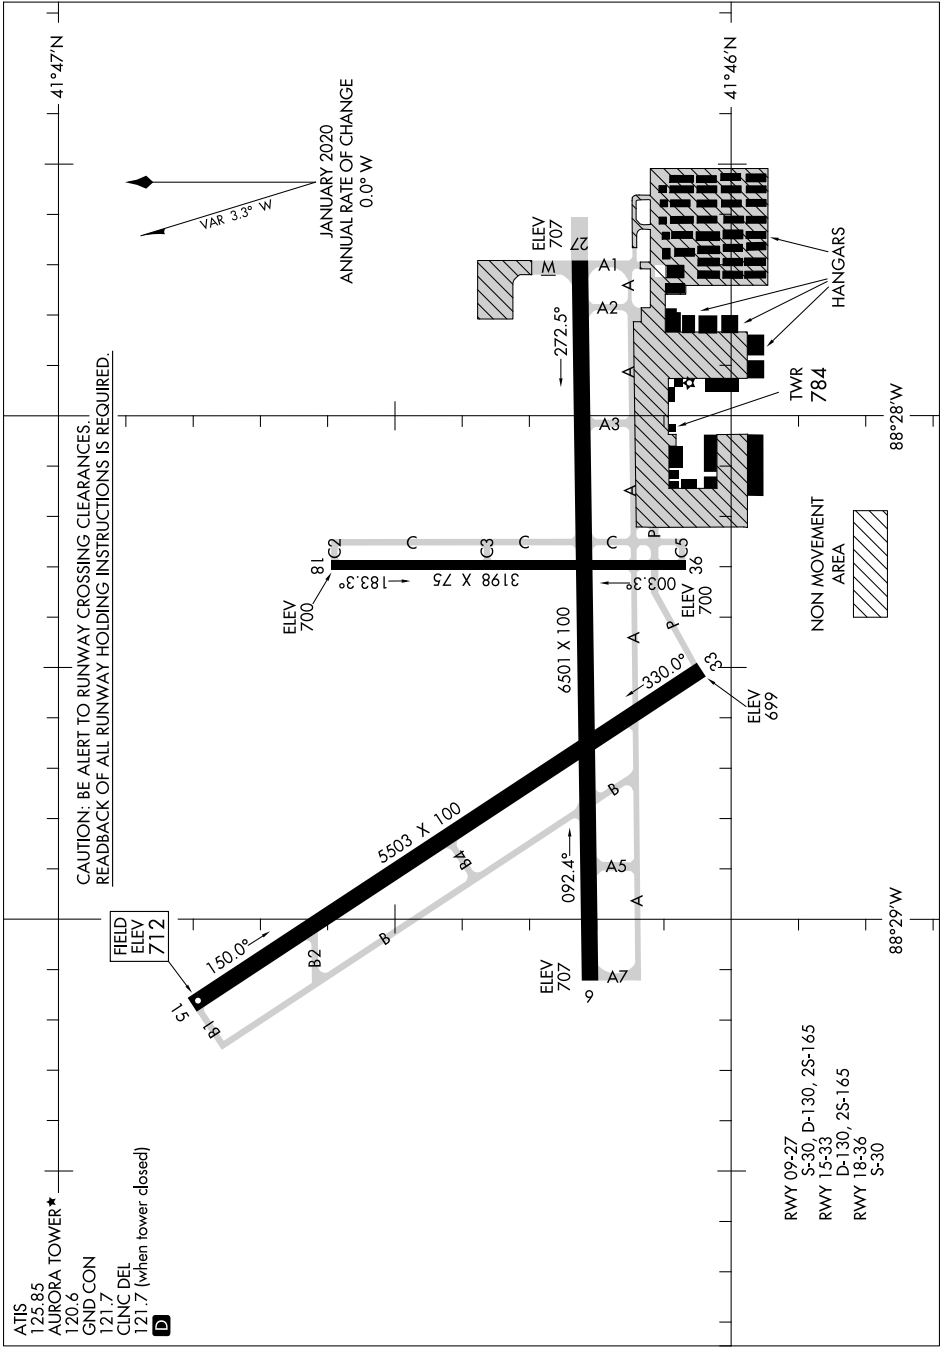

AIRPORT DIAGRAM

AL-5103 (FAA)

AURORA MUNI (ARR)
CHICAGO/AURORA, ILLINOIS

EC-3, 16 JUN 2022 to 14 JUL 2022

EC-3, 16 JUN 2022 to 14 JUL 2022

CAUTION: BE ALERT TO RUNWAY CROSSING CLEARANCES.
REDBACK OF ALL RUNWAY HOLDING INSTRUCTIONS IS REQUIRED.

ATIS 123.85
AURORA TOWER * 120.6
GND CON 121.7
CINC DEL 121.7 (when tower closed)

RWY 09-27 S-30, D-130, 2S-165
RWY 15-33 D-130, 2S-165
RWY 18-36 S-30

AIRPORT DIAGRAM

CHICAGO/AURORA, ILLINOIS
AURORA MUNI (ARR)