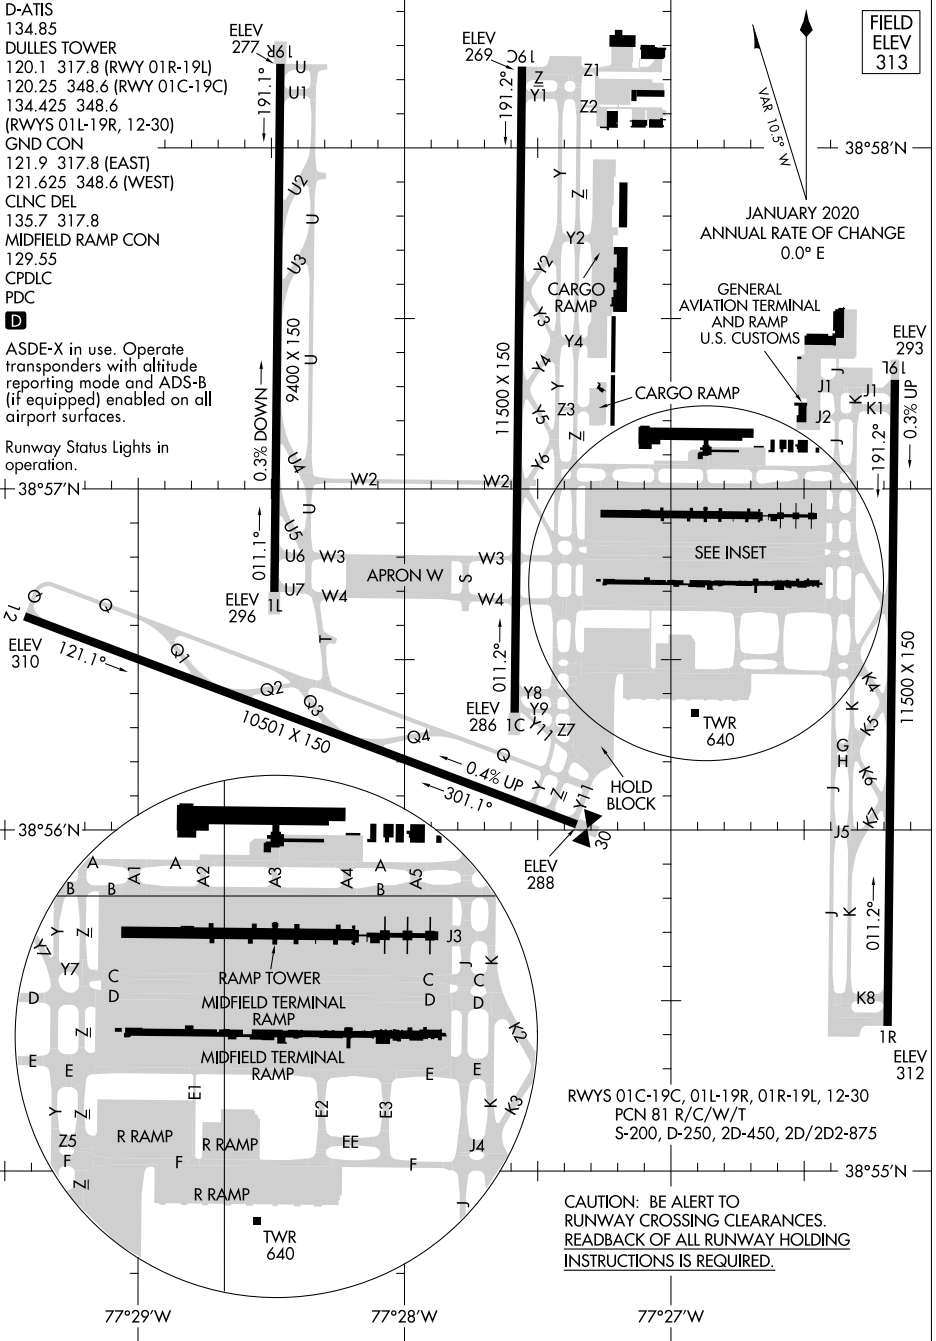

AIRPORT DIAGRAM

AL-5100 (FAA)

WASHINGTON DULLES INTL (IAD)

WASHINGTON, DC

NE-3, 16 JUN 2022 to 14 JUL 2022

NE-3, 16 JUN 2022 to 14 JUL 2022

AIRPORT DIAGRAM

WASHINGTON DULLES INTL (IAD)