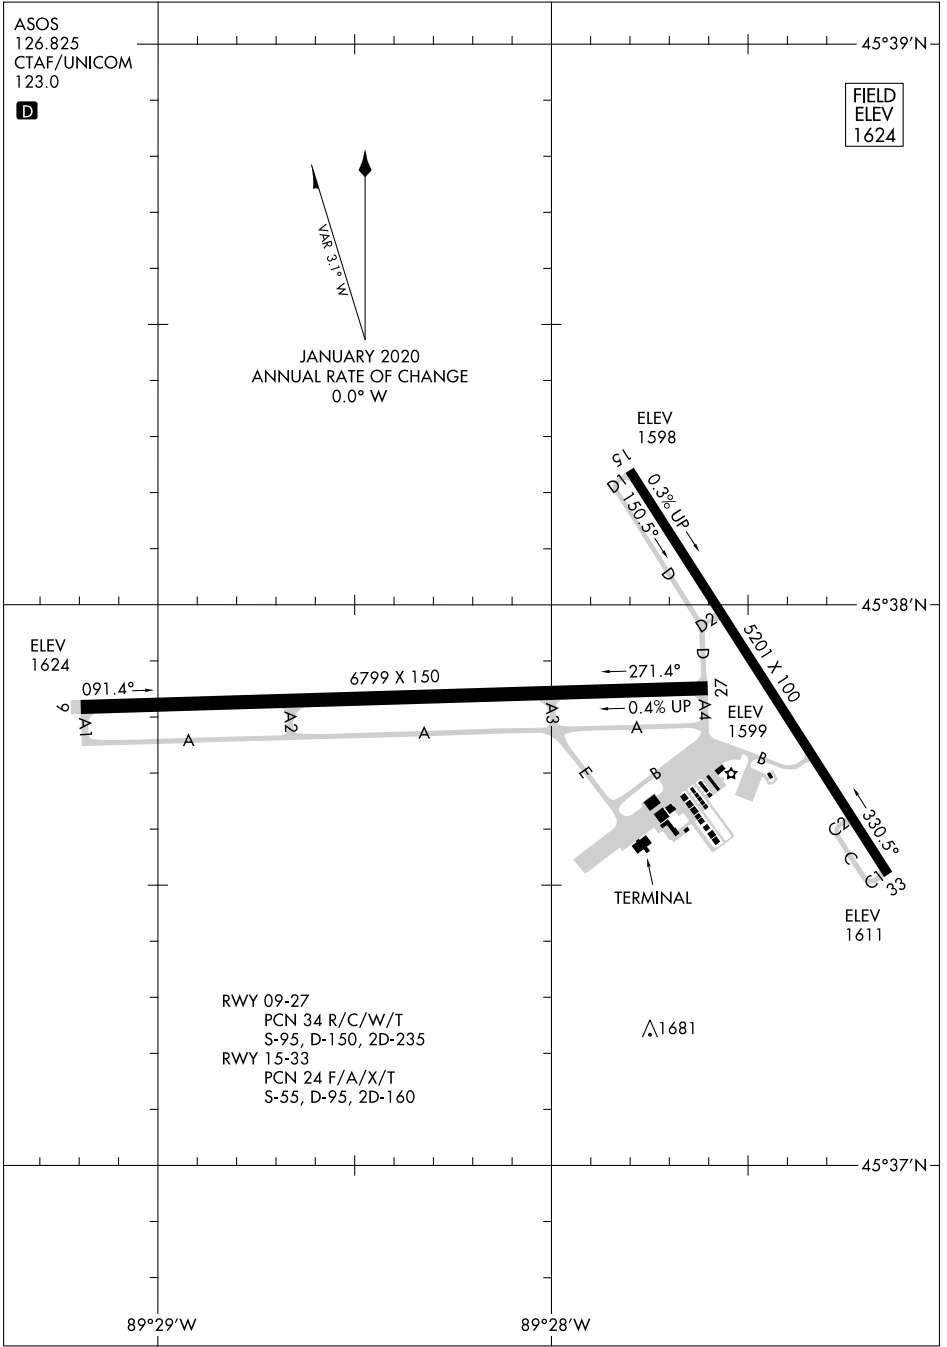

AIRPORT DIAGRAM

RHINELANDER/ONEIDA COUNTY (RHI)
RHINELANDER, WISCONSIN

AL-5085 (FAA)

ASOS
126.825
CTAF/UNICOM
123.0

FIELD
ELEV
1624

↑
MAG. 3.1° W
JANUARY 2020
ANNUAL RATE OF CHANGE
0.0° W

EC-3, 16 JUN 2022 to 14 JUL 2022

EC-3, 16 JUN 2022 to 14 JUL 2022

AIRPORT DIAGRAM

RHINELANDER, WISCONSIN
RHINELANDER/ONEIDA COUNTY (RHI)