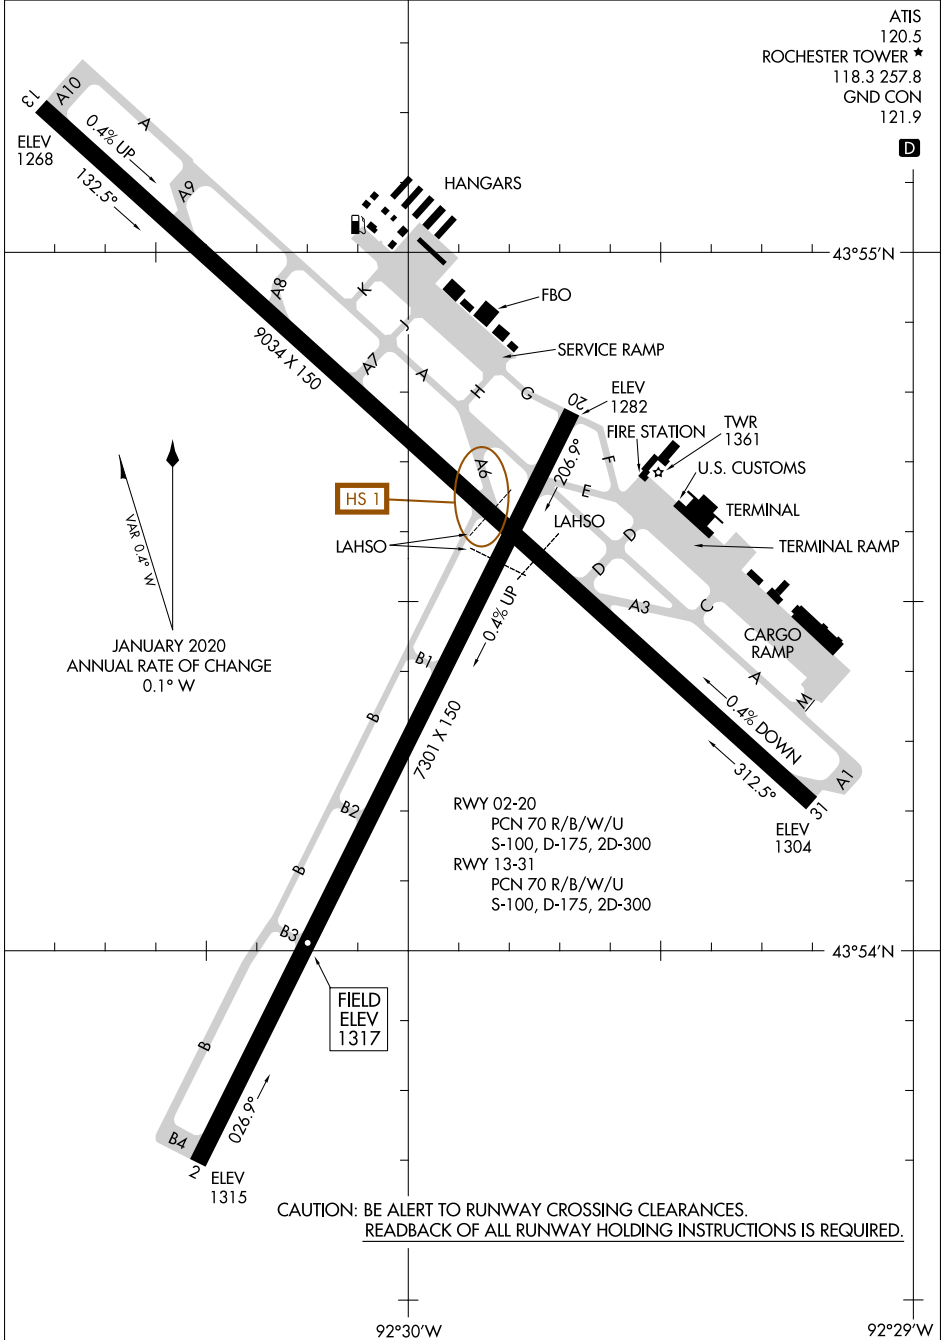

# AIRPORT DIAGRAM

AL-5041 (FAA)

ROCHESTER INTL (RST)  
ROCHESTER, MINNESOTA

NC-1, 16 JUN 2022 to 14 JUL 2022

NC-1, 16 JUN 2022 to 14 JUL 2022

# AIRPORT DIAGRAM

ROCHESTER, MINNESOTA  
ROCHESTER INTL (RST)