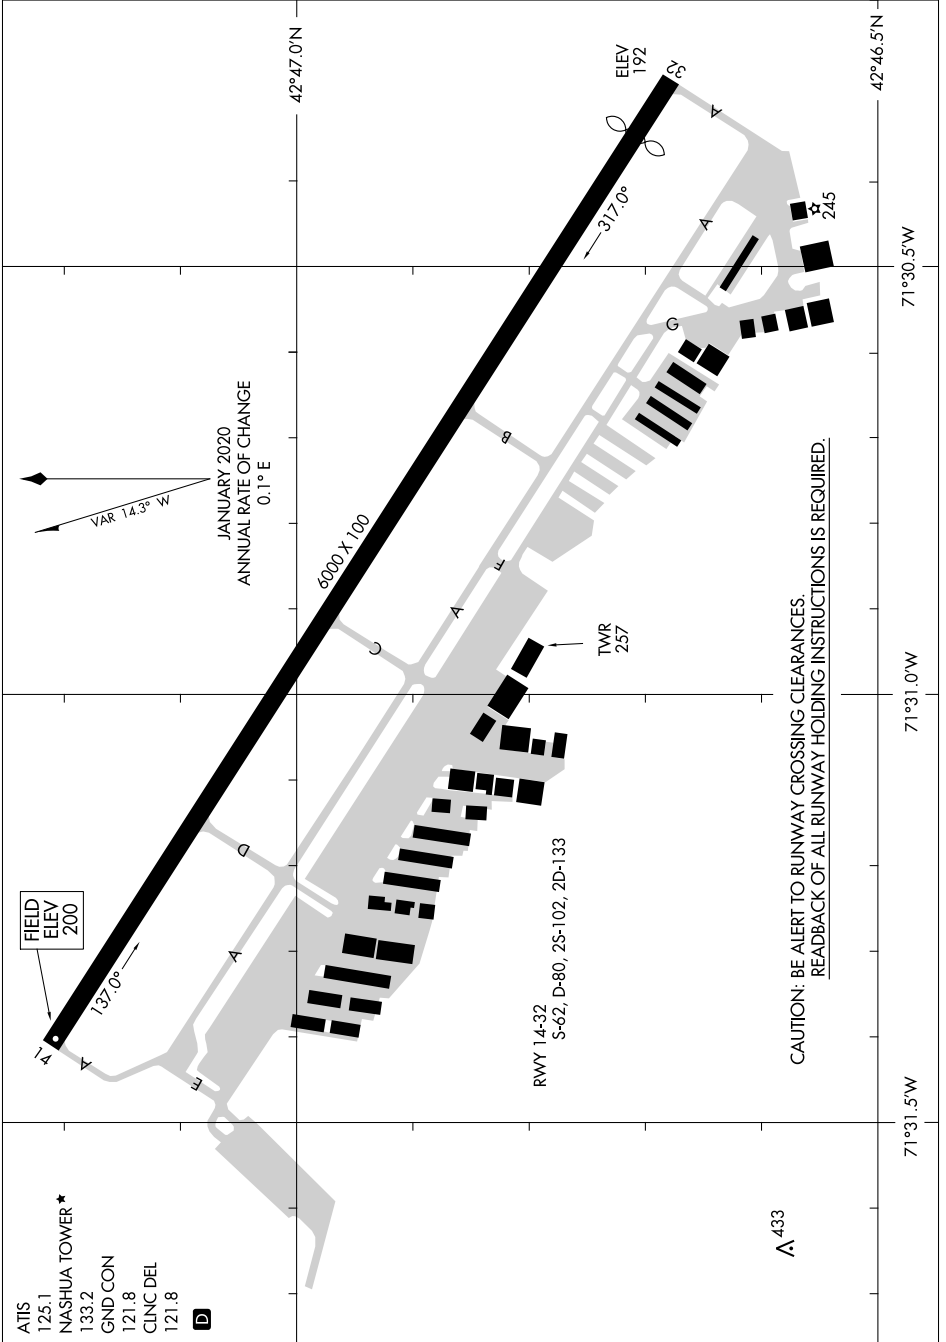

AIRPORT DIAGRAM

AL-5036 (FAA)

BOIRE FLD (ASH)
NASHUA, NEW HAMPSHIRE

NE-1, 16 JUN 2022 to 14 JUL 2022

NE-1, 16 JUN 2022 to 14 JUL 2022

- ATIS 125.1
- NASHUA TOWER *
- 133.2
- GND CON 121.8
- CLNC DEL 121.8
- D**

A 433

AIRPORT DIAGRAM

NASHUA, NEW HAMPSHIRE
BOIRE FLD (ASH)