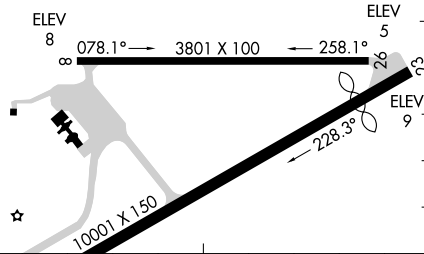

AWOS-3PT
127.925
CTAF
122.9

170°43'W

170°42'W

1281±

14°19'S

RWY 05-23
PCN 60 F/A/W/T
S-75, D-170, 2D-250, 2D/2D2-600
RWY 08-26
PCN 45 F/A/W/T
S-75, D-150, 2D-230, 2D/2D2-550

14°20'S

14°21'S