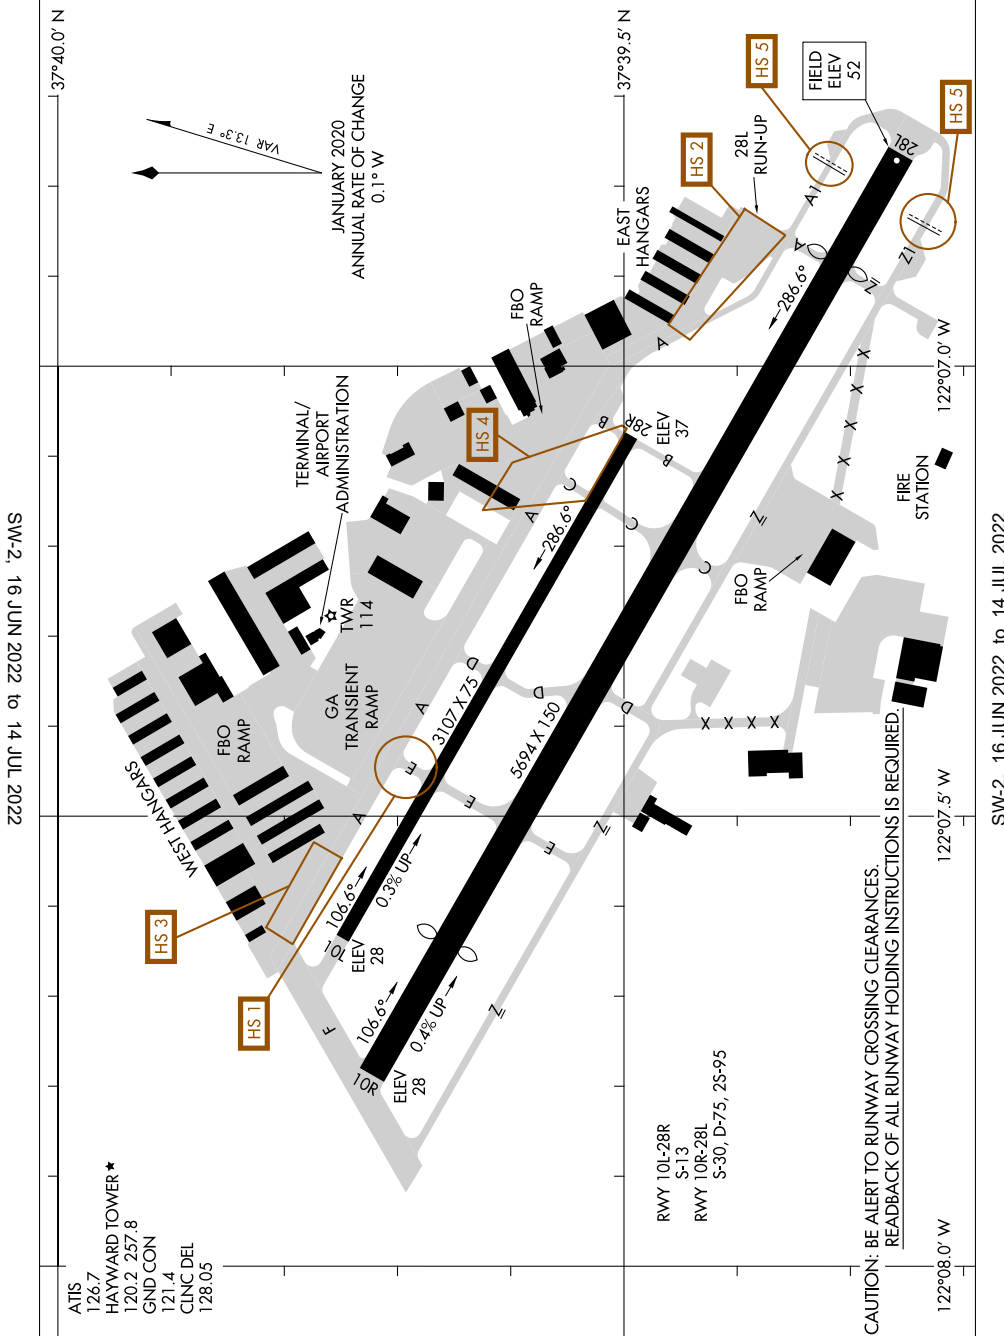

AIRPORT DIAGRAM

AL-5015 (FAA)

HAYWARD EXEC(HWD)
HAYWARD, CALIFORNIA

SW-2, 16 JUN 2022 to 14 JUL 2022

SW-2, 16 JUN 2022 to 14 JUL 2022

AIRPORT DIAGRAM

HAYWARD, CALIFORNIA
HAYWARD EXEC(HWD)