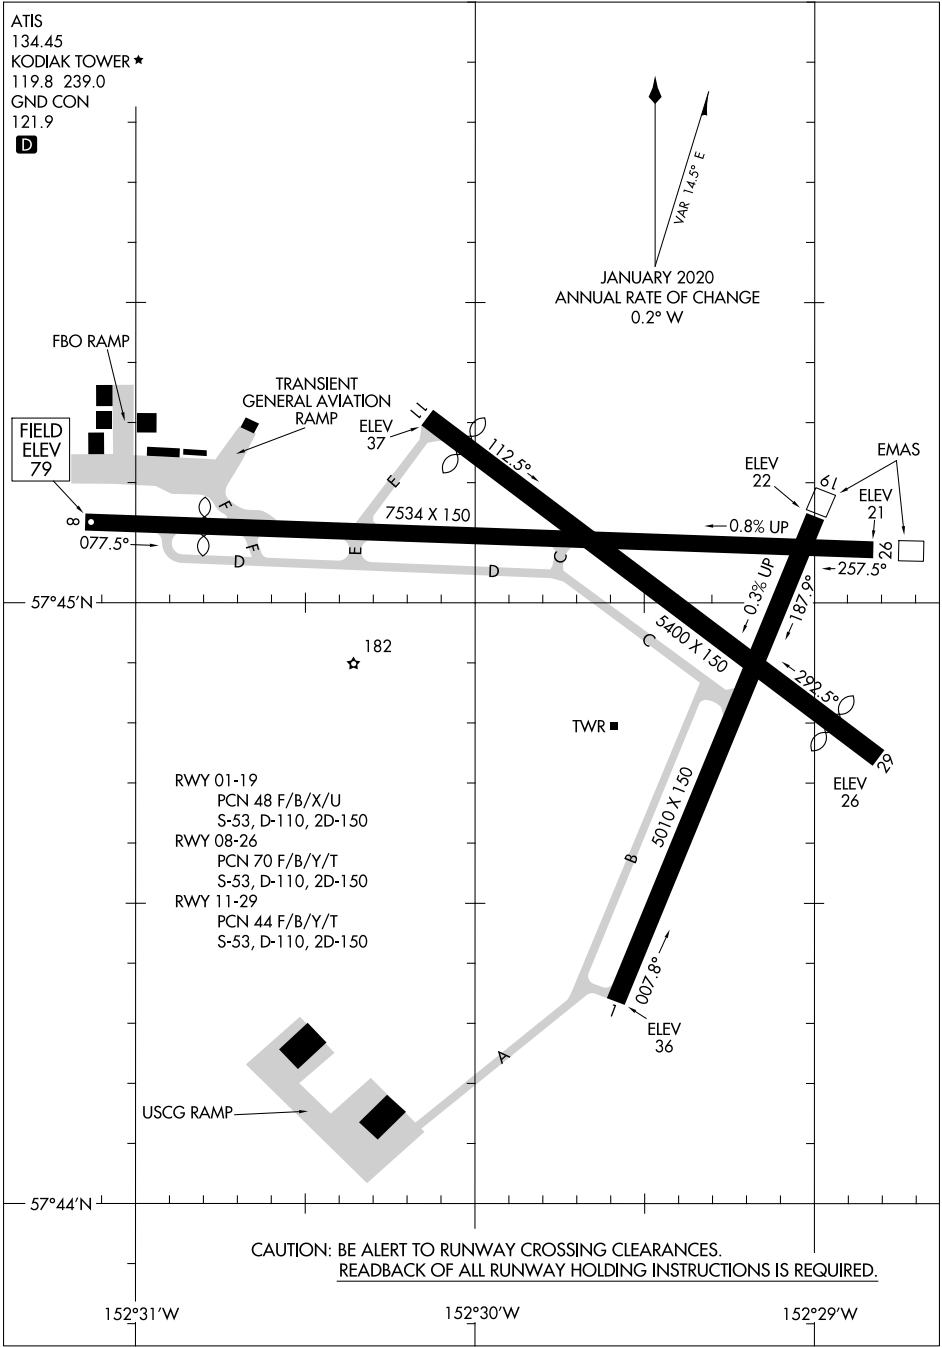

ATIS  
 134.45  
 KODIAK TOWER ★  
 119.8 239.0  
 GND CON  
 121.9  
**D**

↑  
 VAR 14.5° E  
 JANUARY 2020  
 ANNUAL RATE OF CHANGE  
 0.2° W

AK, 19 MAY 2022 to 14 JUL 2022

AK, 19 MAY 2022 to 14 JUL 2022

**CAUTION: BE ALERT TO RUNWAY CROSSING CLEARANCES.  
 READBACK OF ALL RUNWAY HOLDING INSTRUCTIONS IS REQUIRED.**