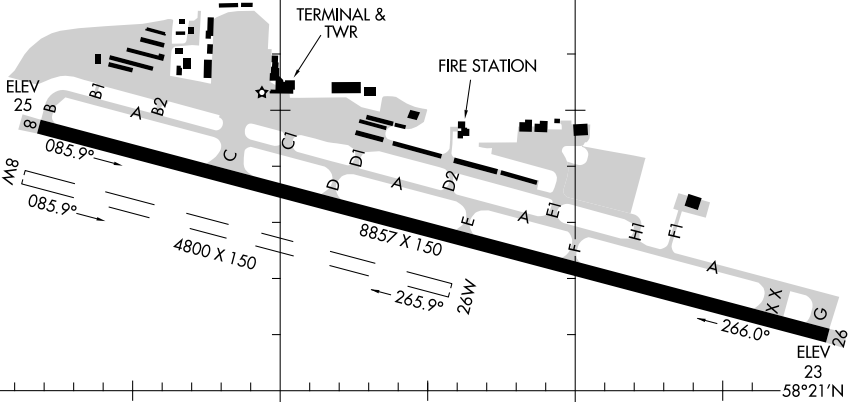

# AIRPORT DIAGRAM

JUNEAU INTL (JNU)(PAJN)  
JUNEAU, ALASKA

AL-1191 (FAA)

ATIS  
 135.2  
 JUNEAU TOWER\*  
 118.7 278.3  
 GND CON  
 121.9  
 CLNC DEL  
 121.9

**D**

FIELD  
 ELEV  
 25

VAR 18° E  
 JANUARY 2020  
 ANNUAL RATE OF CHANGE  
 0.2° W

1514 ±  
▲

58°22'N

AK, 19 MAY 2022 to 14 JUL 2022

AK, 19 MAY 2022 to 14 JUL 2022

RWY 08-26  
 PCN 89 F/C/X/T  
 S-120, D-250, 2D-550

CAUTION: BE ALERT TO RUNWAY CROSSING CLEARANCES.  
READBACK OF ALL RUNWAY HOLDING INSTRUCTIONS IS REQUIRED.