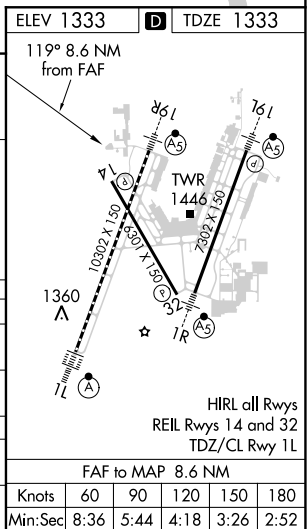

VORTAC ICT 113.8 Chan 85	APP CRS 119°	Rwy Idg TDZE Apt Elev	6301 1333 1333
--	------------------------	-----------------------------	---

VOR RWY 14

WICHITA DWIGHT D EISENHOWER NTL (ICT)

▽
▲

MISSED APPROACH: Climb to 3000 then climbing right turn to 3600 direct ICT VORTAC and hold.

ATIS 125.15	WICHITA APP CON 126.7 353.5	WICHITA TOWER 118.2 257.8	GND CON 121.9 348.6	CLNC DEL 125.7
-----------------------	---------------------------------------	-------------------------------------	-------------------------------	--------------------------

CATEGORY	A	B	C	D
S-14	2220-1 1/4 887 (900-1 1/4)		2220-2 1/2 887 (900-2 1/2)	
C CIRCLING	2220-1 1/4 887 (900-1 1/4)		2220-2 3/4 887 (900-2 3/4)	2220-3 887 (900-3)
JUGOV FIX MINIMUMS				
S-14	1760-1 427 (500-1)		1760-1 1/4 427 (500-1 1/4)	
C CIRCLING	1800-1 467 (500-1)		1980-1 3/4 647 (700-1 3/4)	1980-2 647 (700-2)