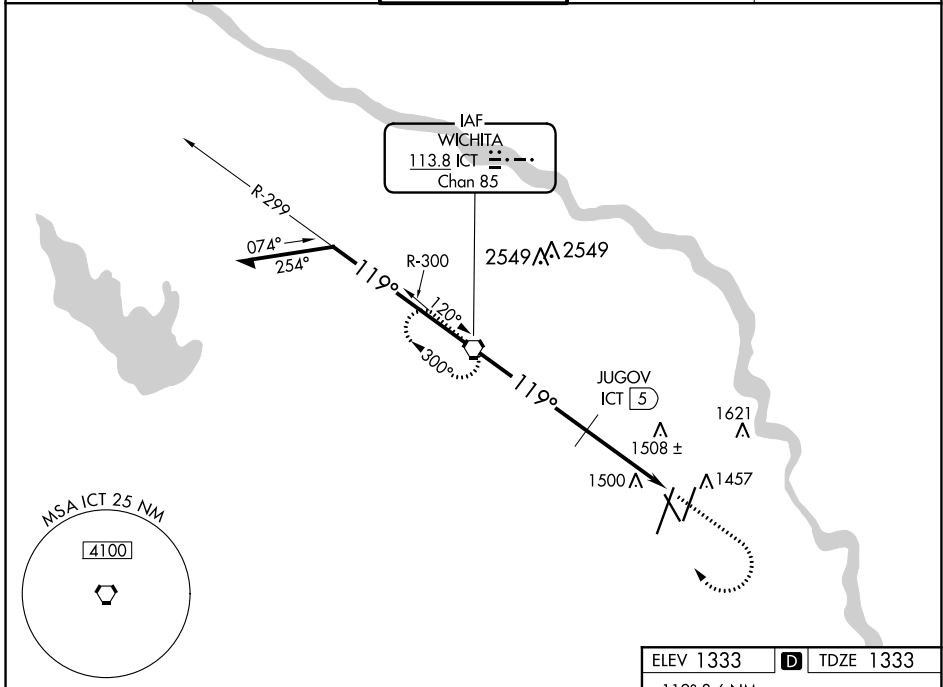

VORTAC ICT 113.8 Chan 85	APP CRS 119°	Rwy Idg TDZE Apt Elev	6301 1333 1333
--	------------------------	-----------------------------	---

VOR RWY 14

WICHITA DWIGHT D EISENHOWER NTL (ICT)

▽
▲

MISSED APPROACH: Climb to 3000 then climbing right turn to 3600 direct ICT VORTAC and hold.

ATIS 125.15	WICHITA APP CON 126.7 353.5	WICHITA TOWER 118.2 257.8	GND CON 121.9 348.6	CLNC DEL 125.7
-----------------------	---------------------------------------	-------------------------------------	-------------------------------	--------------------------

CATEGORY	A	B	C	D
S-14	2220-1 1/4 887 (900-1 1/4)		2220-2 1/2 887 (900-2 1/2)	
C CIRCLING	2220-1 1/4 887 (900-1 1/4)		2220-2 3/4 887 (900-2 3/4)	2220-3 887 (900-3)
JUGOV FIX MINIMUMS				
S-14	1760-1 427 (500-1)		1760-1 1/4 427 (500-1 1/4)	
C CIRCLING	1800-1 467 (500-1)		1980-1 3/4 647 (700-1 3/4)	1980-2 647 (700-2)

NC-2, 16 JUN 2022 to 14 JUL 2022

NC-2, 16 JUN 2022 to 14 JUL 2022