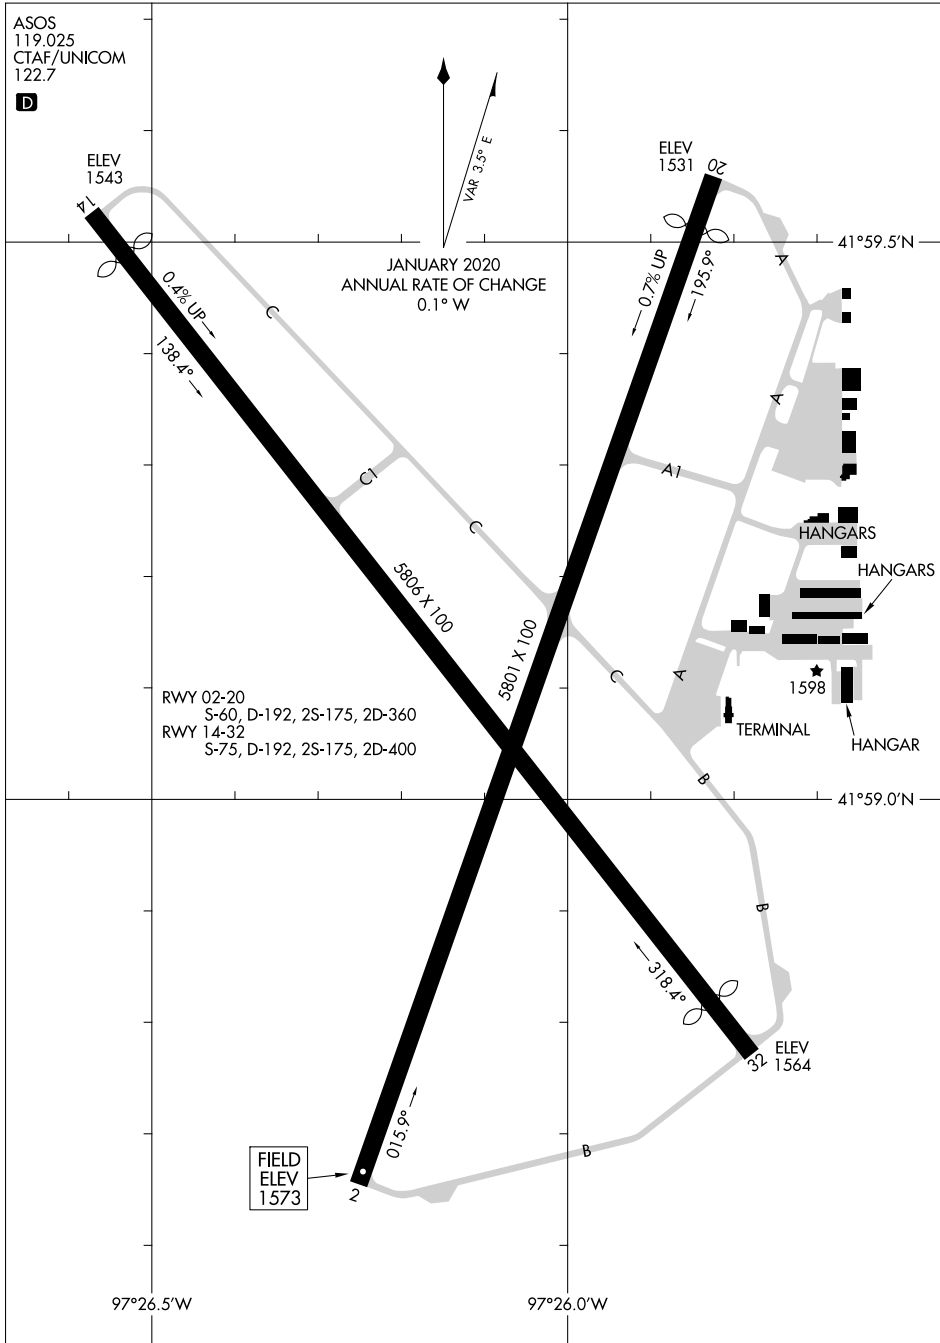

21112

# AIRPORT DIAGRAM

NORFOLK RGNL/KARL STEFAN MEML FLD (OFK)  
AL-974 (FAA)  
NORFOLK, NEBRASKA

ASOS  
119.025  
CTAF/UNICOM  
122.7

NC-2, 16 JUN 2022 to 14 JUL 2022

NC-2, 16 JUN 2022 to 14 JUL 2022

# AIRPORT DIAGRAM

21112

NORFOLK, NEBRASKA  
NORFOLK RGNL/KARL STEFAN MEML FLD (OFK)