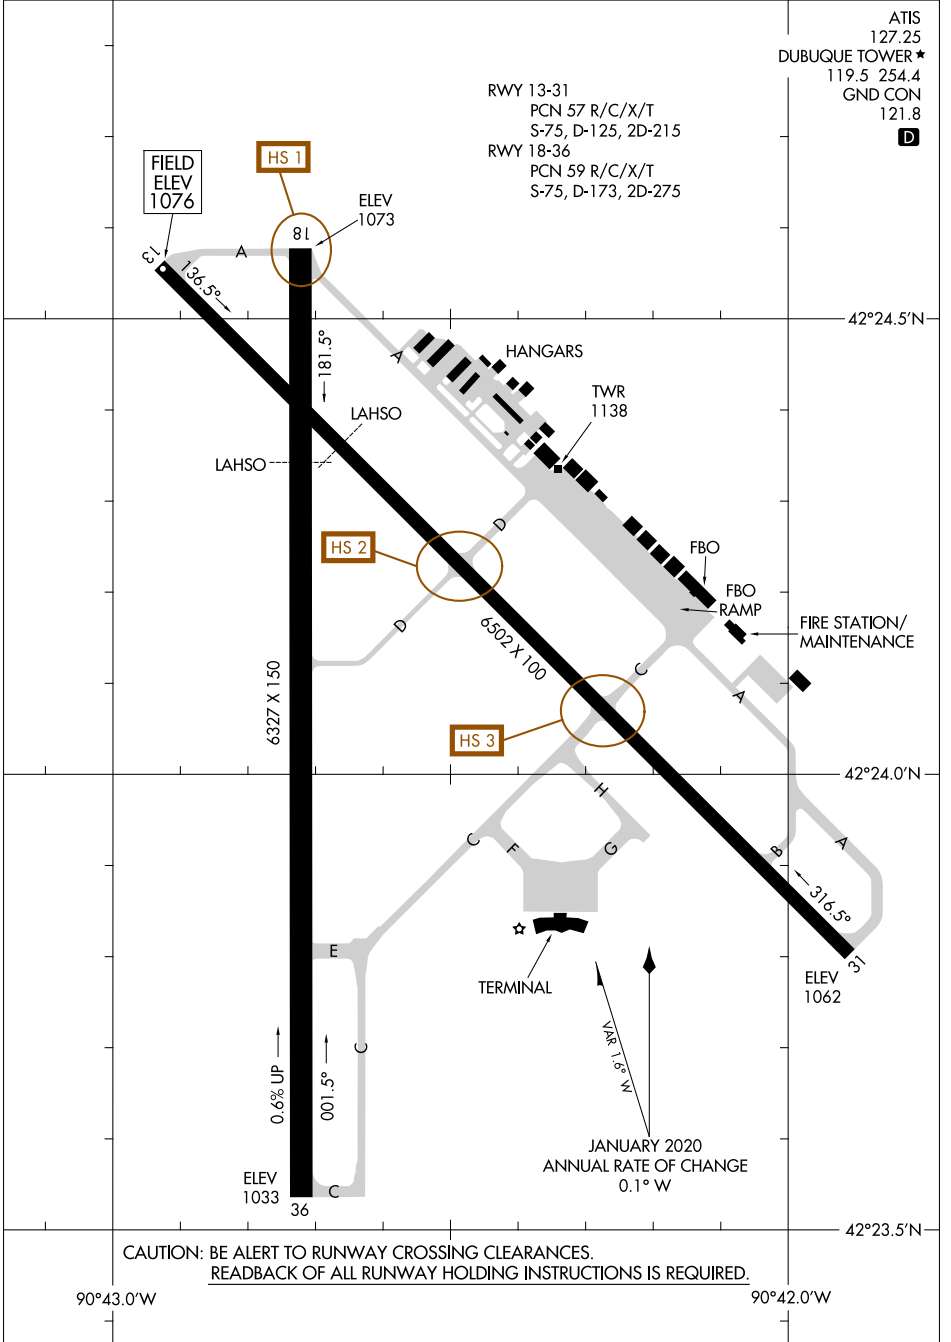

AIRPORT DIAGRAM

AL-923 (FAA)

DUBUQUE RGNL (DBQ)

DUBUQUE, IOWA

NC-3, 16 JUN 2022 to 14 JUL 2022

NC-3, 16 JUN 2022 to 14 JUL 2022

AIRPORT DIAGRAM

DUBUQUE, IOWA
DUBUQUE RGNL (DBQ)