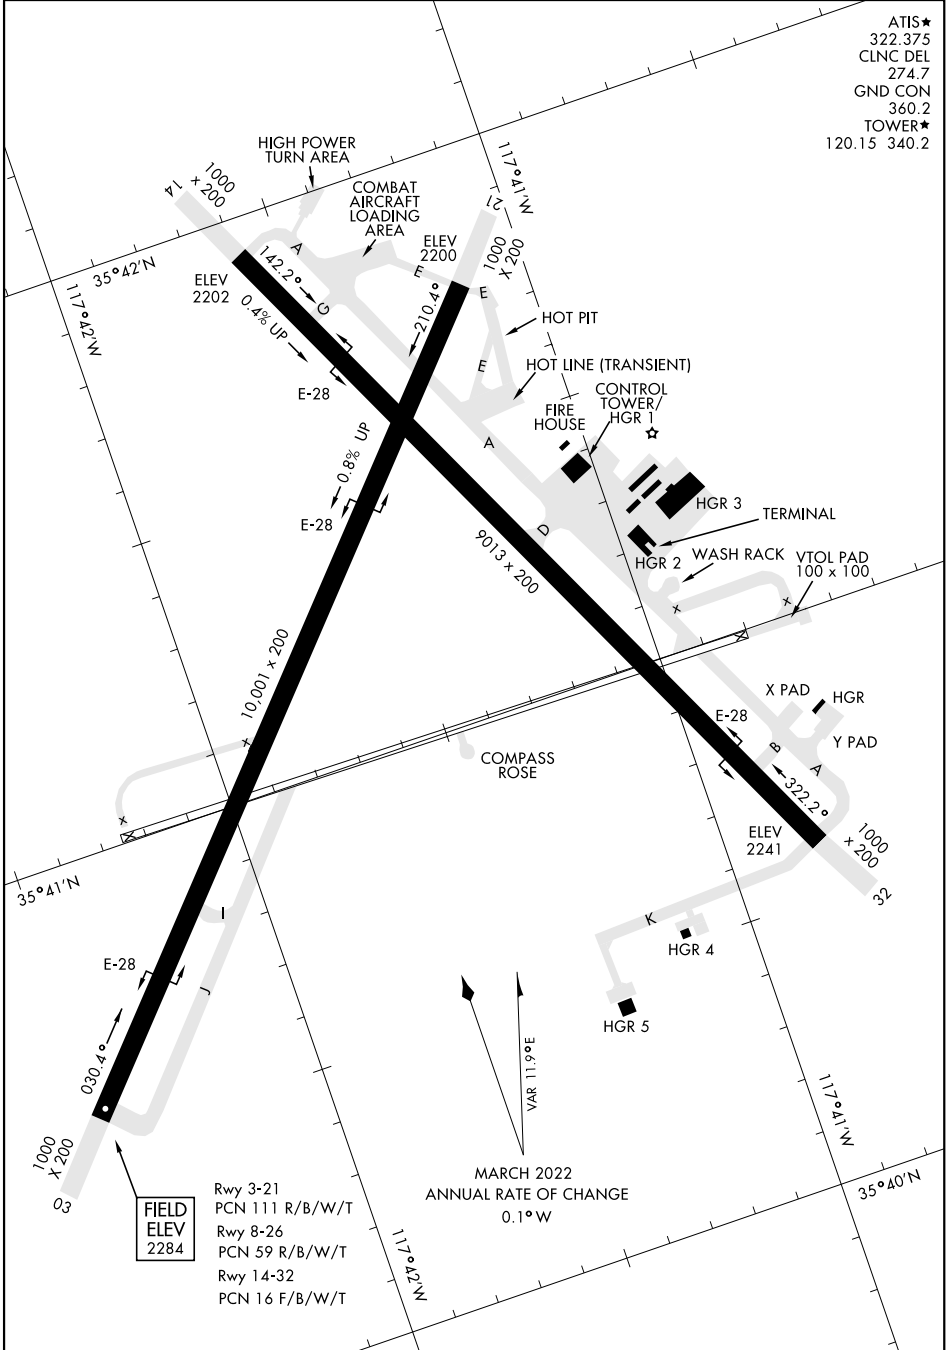

AIRPORT DIAGRAM

ATIS★
 322.375
 CLNC DEL
 274.7
 GND CON
 360.2
 TOWER★
 120.15 340.2

SW-3, 16 JUN 2022 to 14 JUL 2022

SW-3, 16 JUN 2022 to 14 JUL 2022

AIRPORT DIAGRAM