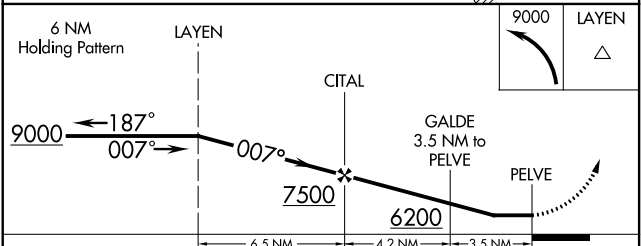

APP CRS 007°	Rwy Idg TDZE Apt Elev	N/A N/A 4862
------------------------	-----------------------------	---

RNAV (GPS)-A

TRUTH OR CONSEQUENCES MUNI (TCS)

RNP APCH-GPS.

▼ DUCAS transition NA when R-5111 A-D active.
 ▲ NA Circling NA to Rwy's 1, 7, 11, 15, 19, 25, 29 and 33.

MISSED APPROACH: Climbing left turn to 9000 direct LAYEN WP and hold.

ASOS 120.675	ALBUQUERQUE CENTER 128.2 285.5	UNICOM 122.8 (CTAF) 0
------------------------	--	---------------------------------

CATEGORY	A	B	C	D
CIRCLING	5300-1 438 (500-1)	5360-1 498 (500-1)	5580-2 718 (800-2)	6000-3 1138 (1200-3)