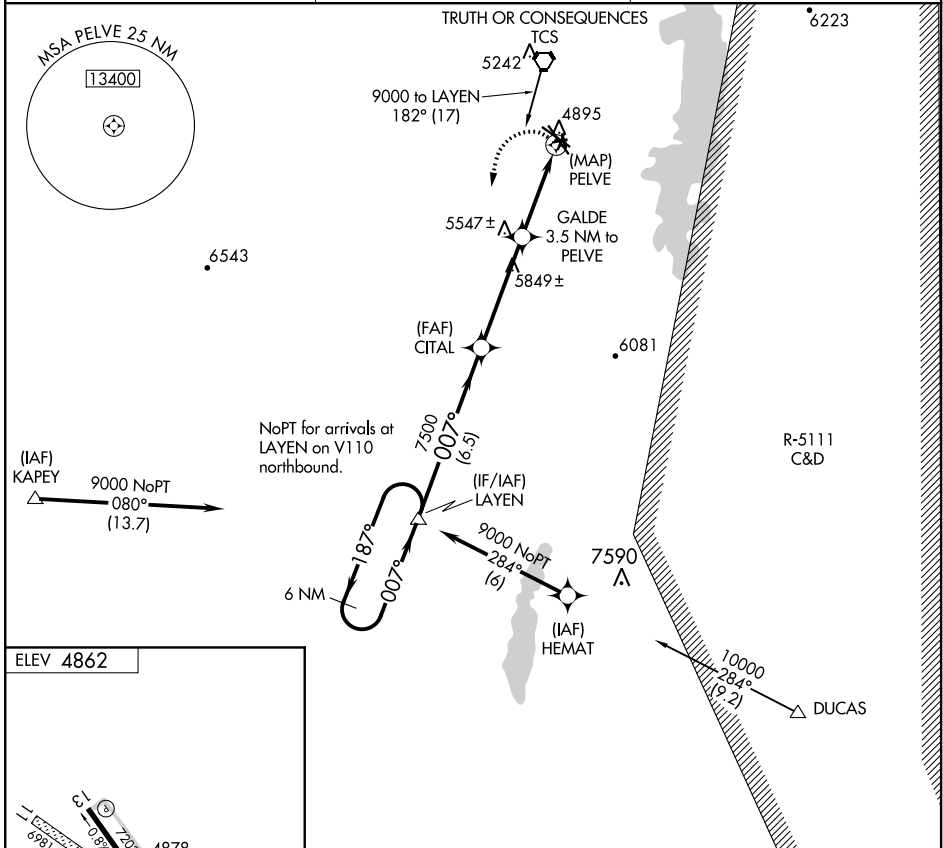

APP CRS 007°	Rwy Idg TDZE Apt Elev	N/A N/A 4862
------------------------	-----------------------------	---

RNAV (GPS)-A

TRUTH OR CONSEQUENCES MUNI (TCS)

RNP APCH-GPS.

▼ DUCAS transition NA when R-5111 A-D active.
 ▲ NA Circling NA to Rwy's 1, 7, 11, 15, 19, 25, 29 and 33.

MISSED APPROACH: Climbing left turn to 9000 direct LAYEN WP and hold.

ASOS 120.675	ALBUQUERQUE CENTER 128.2 285.5	UNICOM 122.8 (CTAF) 0
------------------------	--	---------------------------------

CATEGORY	A	B	C	D
CIRCLING	5300-1 438 (500-1)	5360-1 498 (500-1)	5580-2 718 (800-2)	6000-3 1138 (1200-3)

SW-1, 16 JUN 2022 to 14 JUL 2022

SW-1, 16 JUN 2022 to 14 JUL 2022