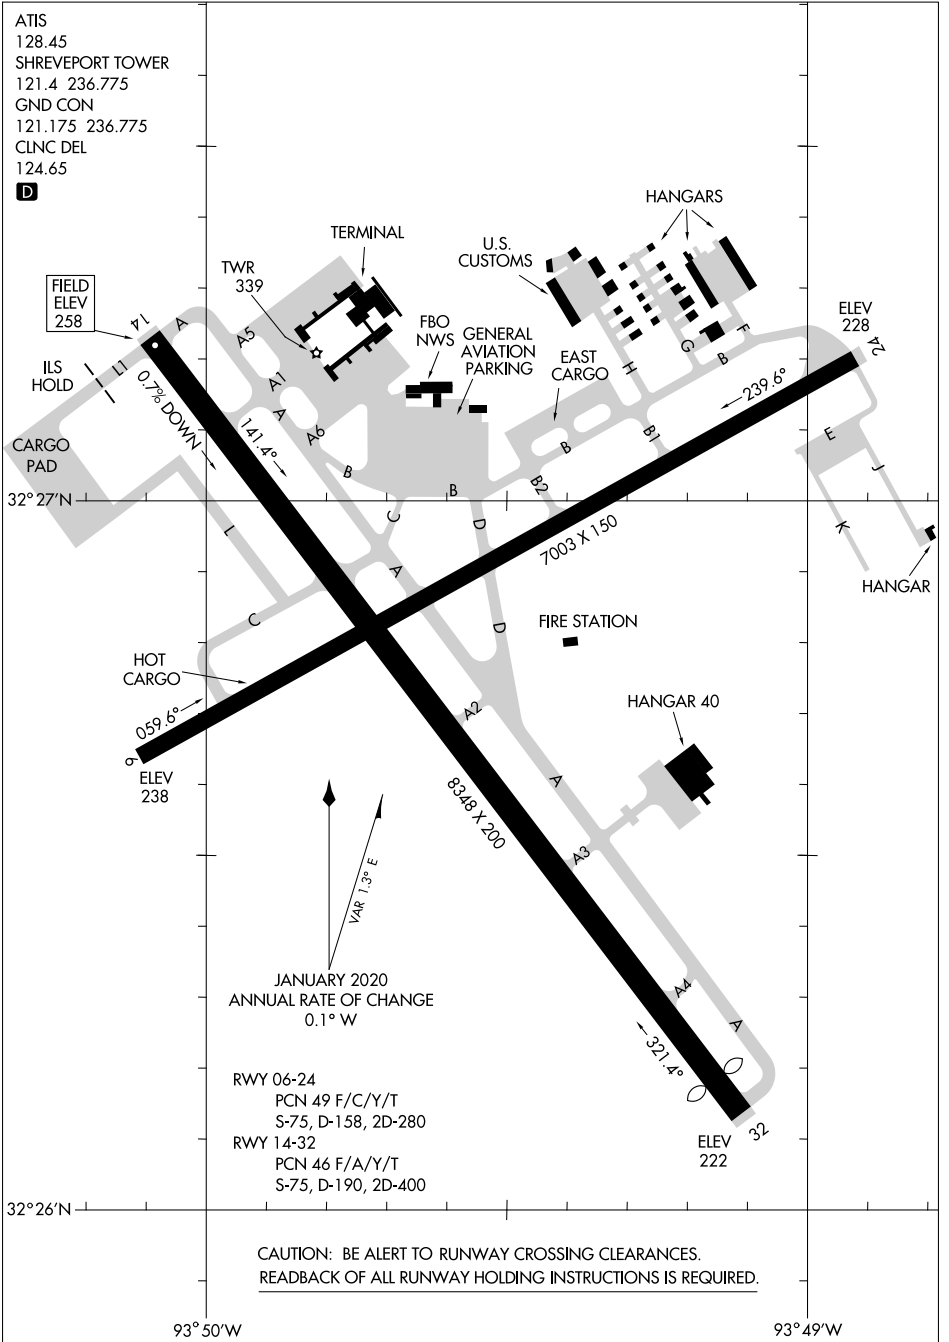

21336

AIRPORT DIAGRAM

AL-884 (FAA)

SHREVEPORT RGNL (SHV)
SHREVEPORT, LOUISIANA

ATIS
 128.45
 SHREVEPORT TOWER
 121.4 236.775
 GND CON
 121.175 236.775
 CLNC DEL
 124.65

D

SC-4, 16 JUN 2022 to 14 JUL 2022

SC-4, 16 JUN 2022 to 14 JUL 2022

CAUTION: BE ALERT TO RUNWAY CROSSING CLEARANCES.
 READBACK OF ALL RUNWAY HOLDING INSTRUCTIONS IS REQUIRED.

AIRPORT DIAGRAM

21336

SHREVEPORT, LOUISIANA
SHREVEPORT RGNL (SHV)