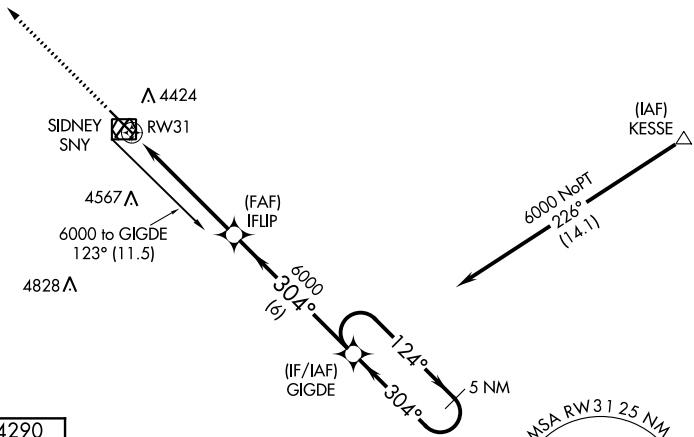

APP CRS 304°	Rwy Idg 6600
	TDZE 4290
	Apt Elev 4313

RNAV (GPS) RWY 31

SIDNEY MUNI/LLOYD W CARR FLD (SNY)

⚠ DME/DME RNP-0.3 NA. When local altimeter setting not received, use Kimball altimeter setting: increase all MDAs 160 feet and visibility Cats C and D ½ SM.

⚠ MISSED APPROACH: Climb to 6500 direct FEKAP and hold.

ASOS 125.775	DENVER CENTER 118.475 225.4	UNICOM 122.8 (CTAF) 0
------------------------	---------------------------------------	---------------------------------

△ 4990 ±	
ELEV 4313	TDZE 4290

CATEGORY	A	B	C	D
LNAV MDA	4740-1	450 (500-1)	4740-1¼ 450 (500-1¼)	4740-1½ 450 (500-1½)
CIRCLING	4760-1 447 (500-1)	4780-1 467 (500-1)	4920-1¾ 607 (700-1¾)	4960-2 647 (700-2)

REIL Rwy 13 and 31 0
HIRL Rwy 13-31 0

NC-2, 16 JUN 2022 to 14 JUL 2022

NC-2, 16 JUN 2022 to 14 JUL 2022