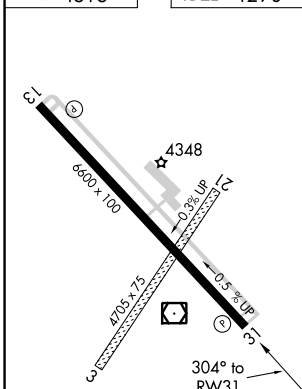

APP CRS 304°	Rwy Idg 6600
	TDZE 4290
	Apt Elev 4313

RNAV (GPS) RWY 31

SIDNEY MUNI/LLOYD W CARR FLD (SNY)

⚠ DME/DME RNP-0.3 NA. When local altimeter setting not received, use Kimball altimeter setting: increase all MDAs 160 feet and visibility Cats C and D ½ SM.

⚠ MISSED APPROACH: Climb to 6500 direct FEKAP and hold.

ASOS 125.775	DENVER CENTER 118.475 225.4	UNICOM 122.8 (CTAF) 0
------------------------	---------------------------------------	---------------------------------

△ 4990 ±	
ELEV 4313	TDZE 4290

CATEGORY	A	B	C	D
LNAV MDA	4740-1	450 (500-1)	4740-1¼ 450 (500-1¼)	4740-1½ 450 (500-1½)
CIRCLING	4760-1 447 (500-1)	4780-1 467 (500-1)	4920-1¾ 607 (700-1¾)	4960-2 647 (700-2)