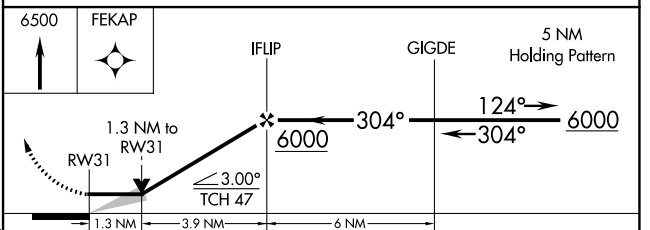

CATEGORY	A	B	C	D
LNAV MDA	4740-1	450 (500-1)	4740-1¼ 450 (500-1¼)	4740-1½ 450 (500-1½)
CIRCLING	4760-1 447 (500-1)	4780-1 467 (500-1)	4920-1¾ 607 (700-1¾)	4960-2 647 (700-2)

REIL Rwy 13 and 31 0
HIRL Rwy 13-31 0

NC-2, 16 JUN 2022 to 14 JUL 2022

NC-2, 16 JUN 2022 to 14 JUL 2022