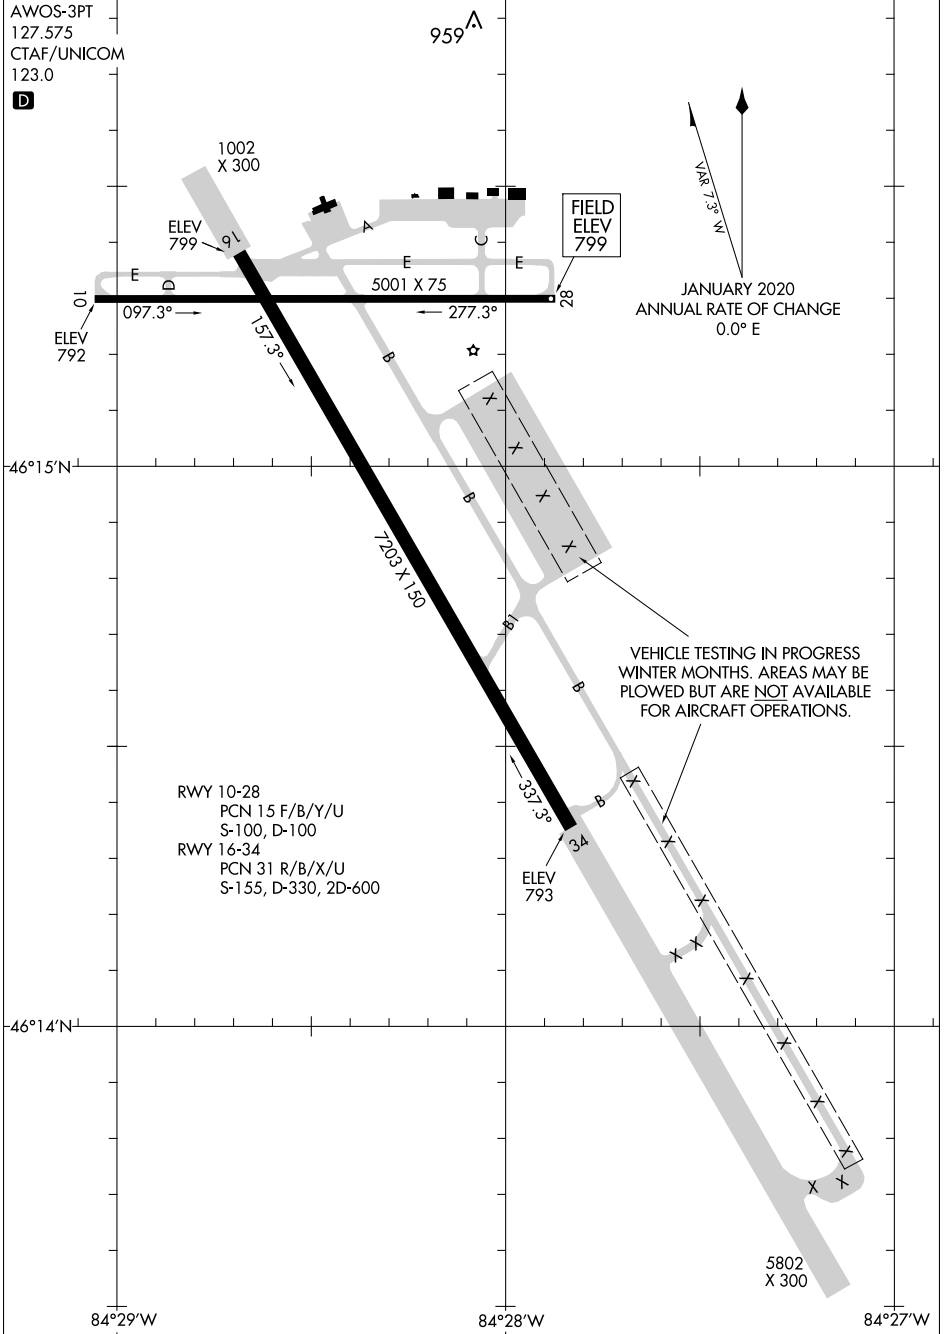

22027

AIRPORT DIAGRAM

CHIPPEWA COUNTY INTL (CIU)
SAULT STE MARIE, MICHIGAN

AL-810 (FAA)

EC-1, 16 JUN 2022 to 14 JUL 2022

EC-1, 16 JUN 2022 to 14 JUL 2022

AIRPORT DIAGRAM

22027

SAULT STE MARIE, MICHIGAN
CHIPPEWA COUNTY INTL (CIU)