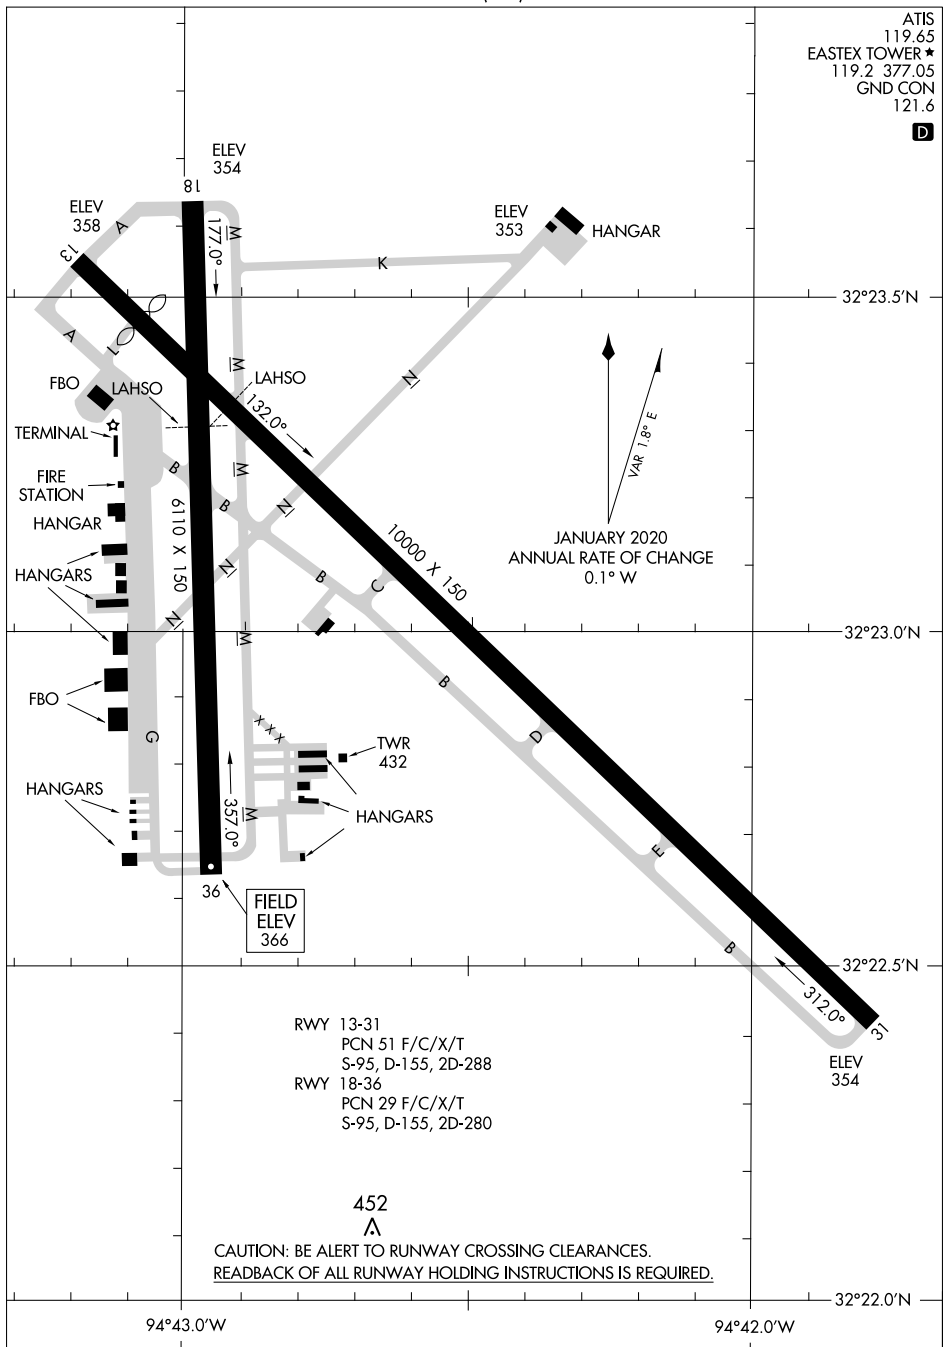

AIRPORT DIAGRAM

AL-807 (FAA)

EAST TEXAS RGNL (GGG)
LONGVIEW, TEXAS

ATIS 119.65
 EASTEX TOWER ★ 119.2 377.05
 GND CON 121.6
D

SC-2, 16 JUN 2022 to 14 JUL 2022

SC-2, 16 JUN 2022 to 14 JUL 2022

RWY 13-31
 PCN 51 F/C/X/T
 S-95, D-155, 2D-288
 RWY 18-36
 PCN 29 F/C/X/T
 S-95, D-155, 2D-280

452

CAUTION: BE ALERT TO RUNWAY CROSSING CLEARANCES.
REARBACK OF ALL RUNWAY HOLDING INSTRUCTIONS IS REQUIRED.

AIRPORT DIAGRAM

LONGVIEW, TEXAS
EAST TEXAS RGNL (GGG)