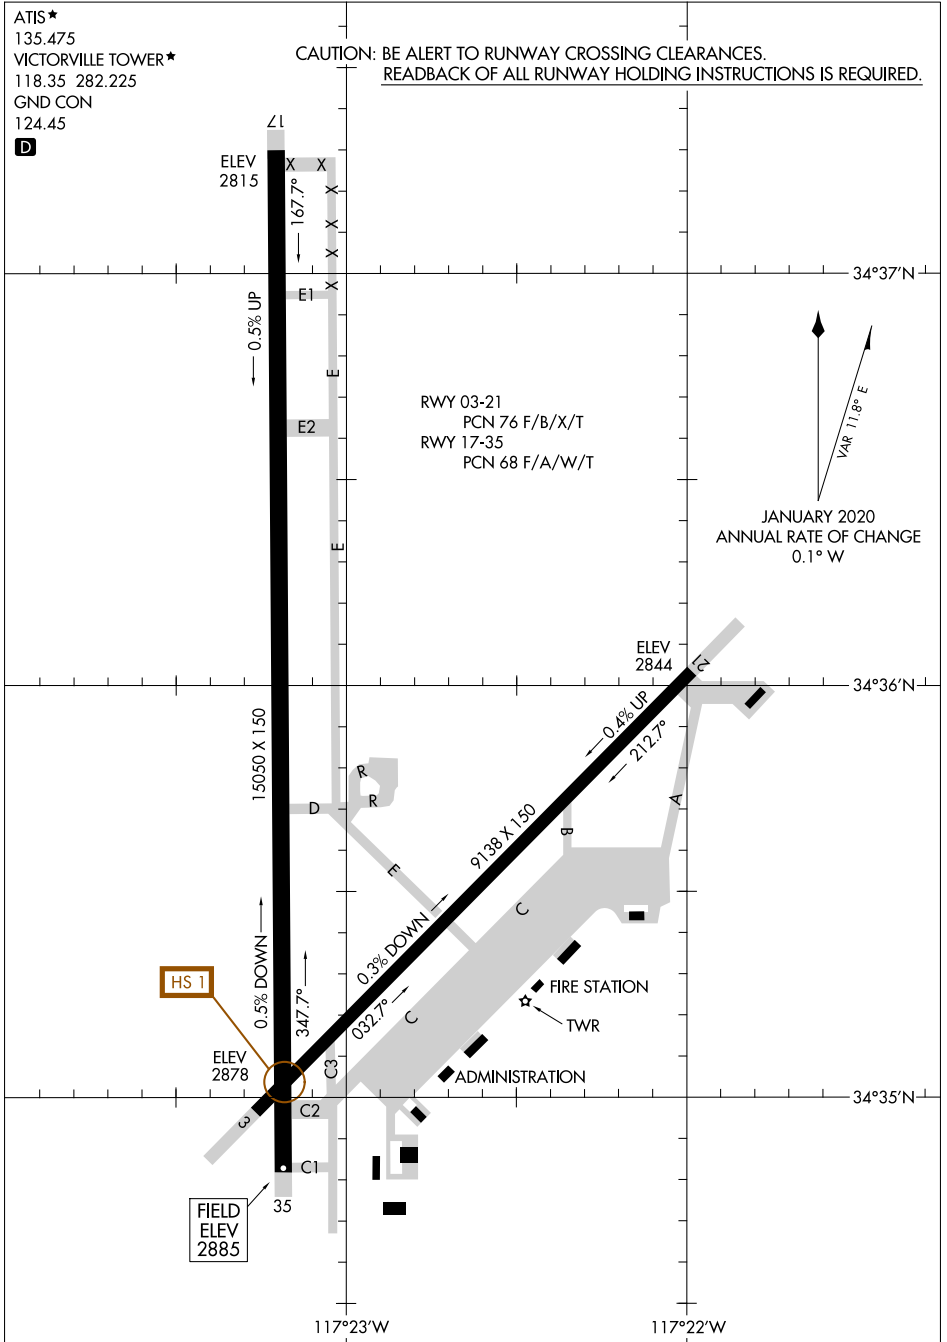

# AIRPORT DIAGRAM

SOUTHERN CALIFORNIA LOGISTICS (VCV)  
VICTORVILLE, CALIFORNIA

AL-794 (FAA)

ATIS★  
135.475  
VICTORVILLE TOWER★  
118.35 282.225  
GND CON  
124.45

CAUTION: BE ALERT TO RUNWAY CROSSING CLEARANCES.  
READBACK OF ALL RUNWAY HOLDING INSTRUCTIONS IS REQUIRED.

SW-3, 16 JUN 2022 to 14 JUL 2022

SW-3, 16 JUN 2022 to 14 JUL 2022