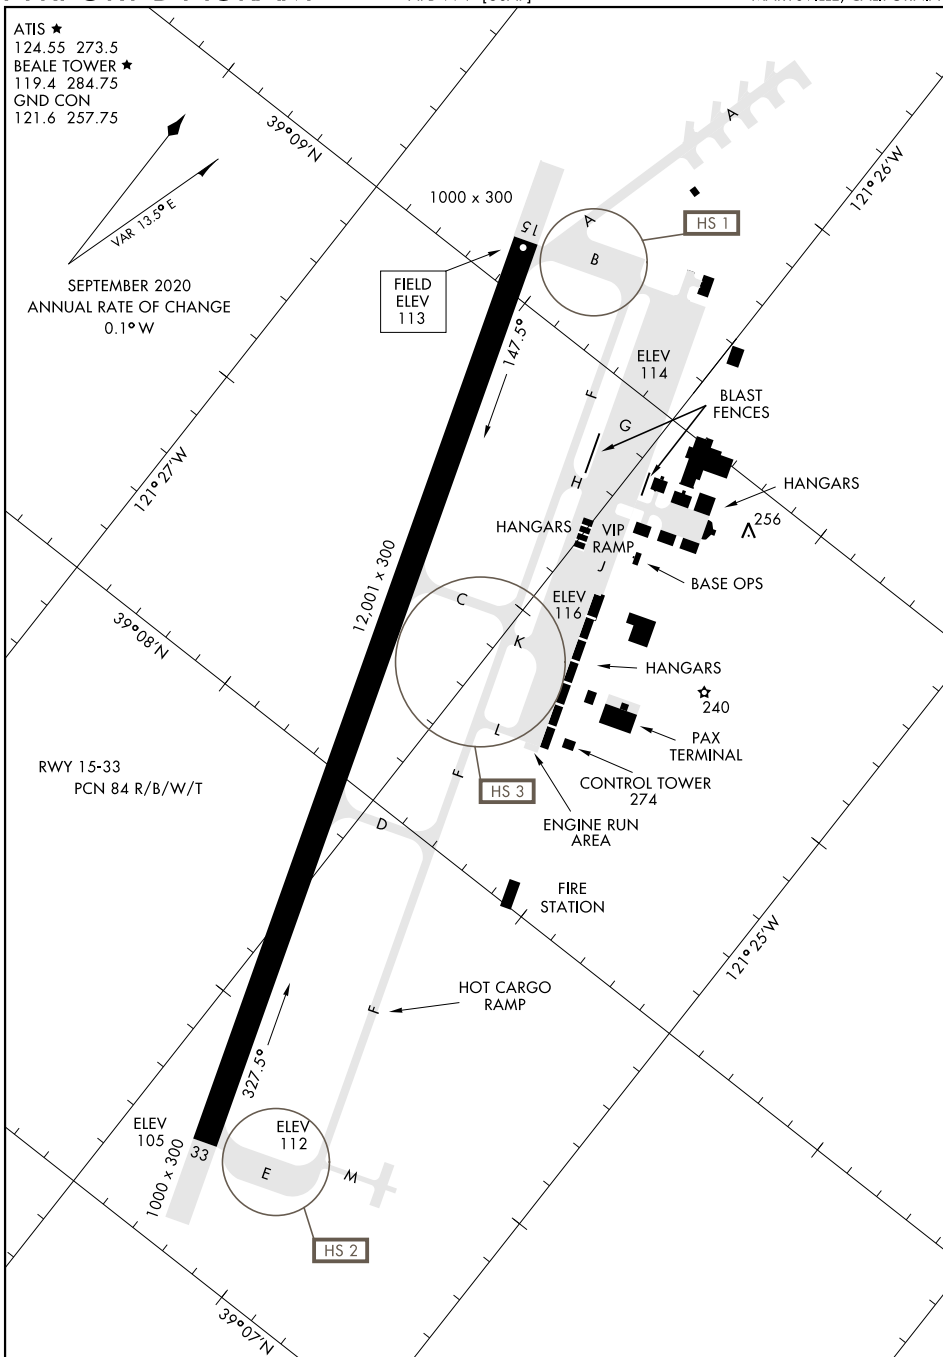

# AIRPORT DIAGRAM

AFD-771 [USAF]

BEALE AFB (KBAB)  
MARYSVILLE, CALIFORNIA

ATIS ★  
124.55 273.5  
BEALE TOWER ★  
119.4 284.75  
GND CON  
121.6 257.75

SEPTEMBER 2020  
ANNUAL RATE OF CHANGE  
0.1° W

SW-2, 16 JUN 2022 to 14 JUL 2022

SW-2, 16 JUN 2022 to 14 JUL 2022

# AIRPORT DIAGRAM

MARYSVILLE, CALIFORNIA  
BEALE AFB (KBAB)