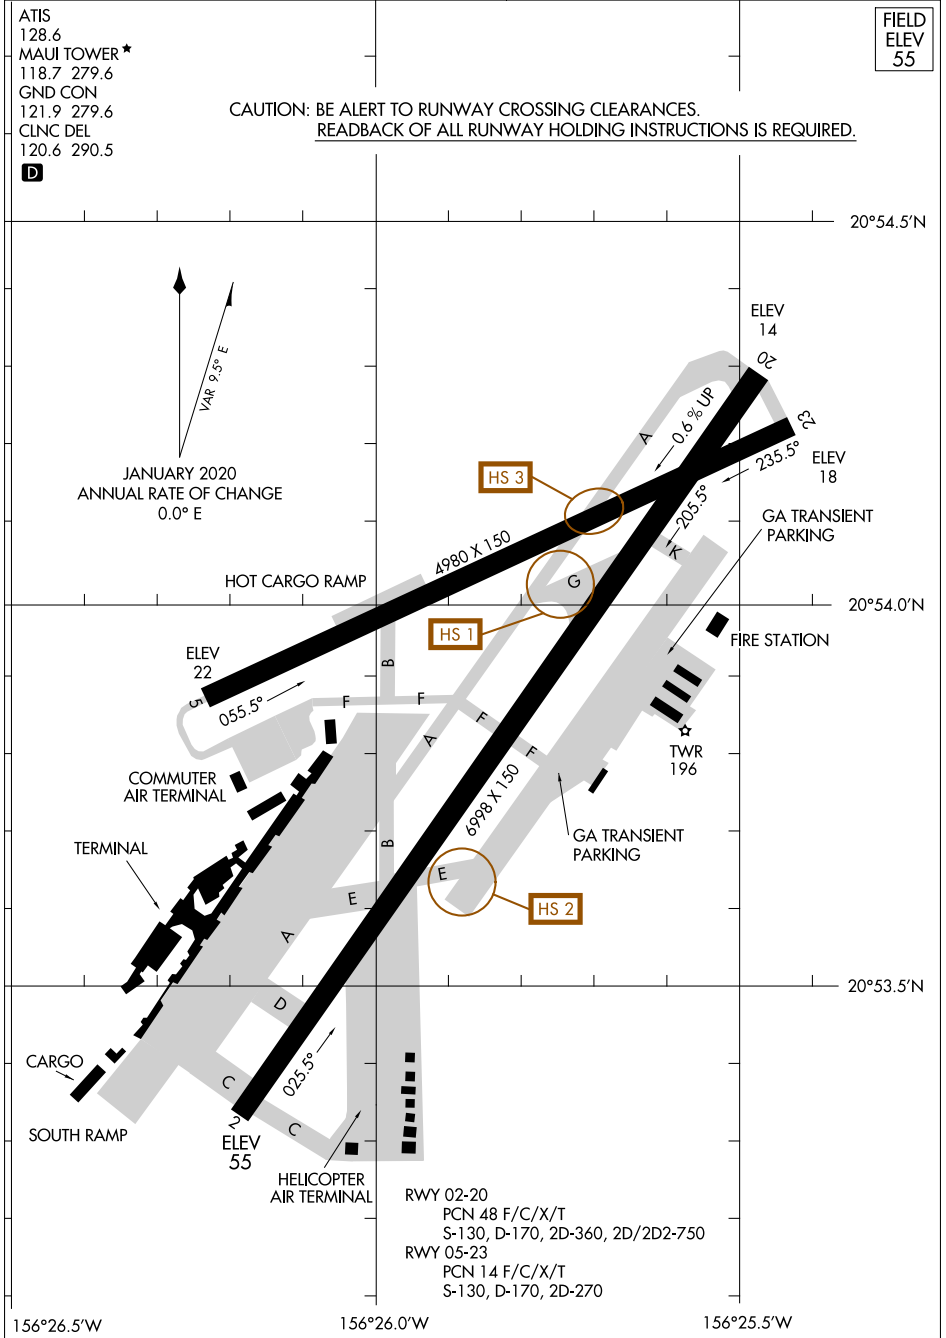

20310

AIRPORT DIAGRAM

AL-762 (FAA)

KAHULUI (OGG)(PHOG)
KAHULUI, HAWAII

ATIS
 128.6
 MAUI TOWER ★
 118.7 279.6
 GND CON
 121.9 279.6
 CLNC DEL
 120.6 290.5

FIELD
 ELEV
 55

CAUTION: BE ALERT TO RUNWAY CROSSING CLEARANCES.
 READBACK OF ALL RUNWAY HOLDING INSTRUCTIONS IS REQUIRED.

D

JANUARY 2020
 ANNUAL RATE OF CHANGE
 0.0° E

VAR 9.9° E

PAC. 19 MAY 2022 to 14 JUL 2022

PAC. 19 MAY 2022 to 14 JUL 2022

156°26.5"W

156°26.0"W

156°25.5"W