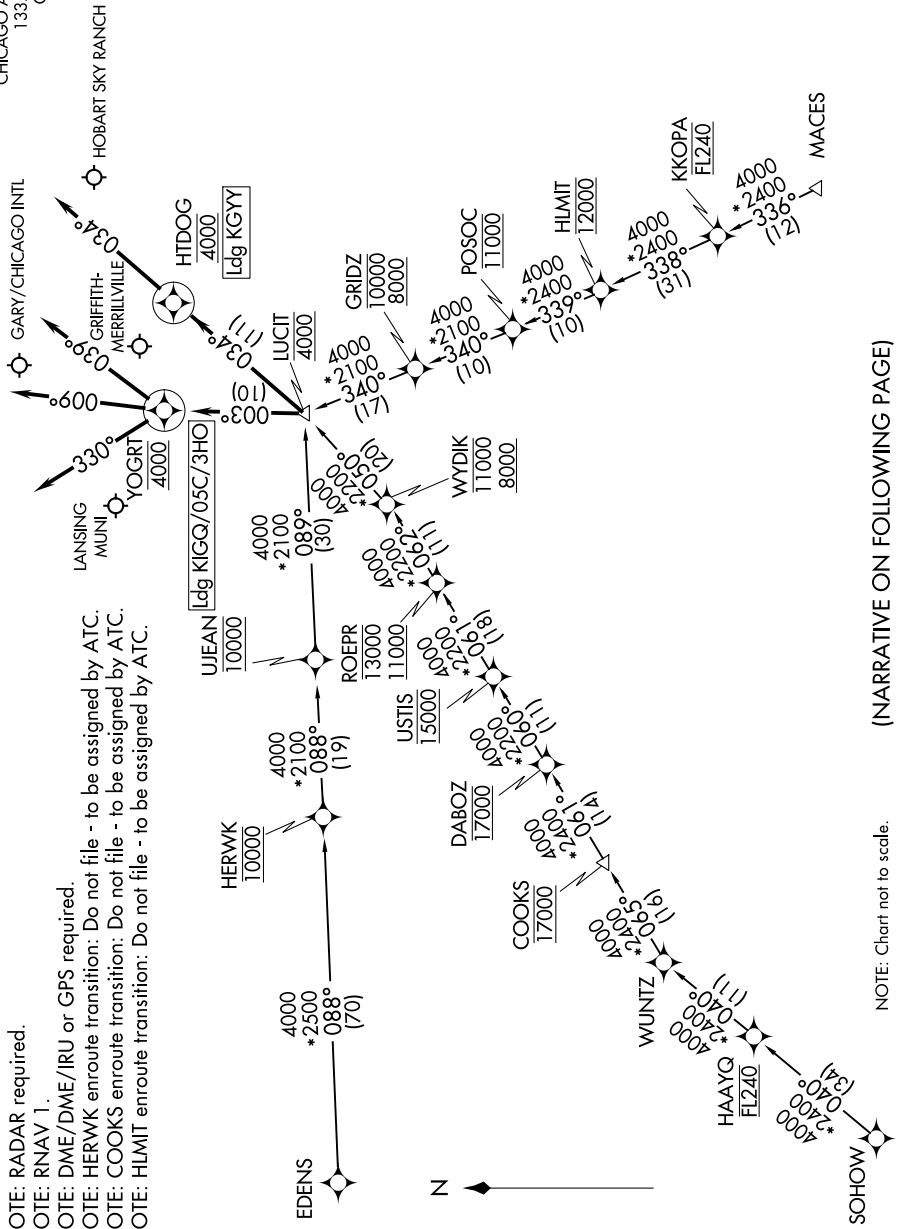

LUCIT TWO ARRIVAL (RNAV)

EC-2, 16 JUN 2022 to 14 JUL 2022

CHICAGO APP CON
133.1 285.6
GYV ATIS
134.575

NOTE: RADAR required.
 NOTE: RNAV 1.
 NOTE: DME/DME/IRU or GPS required.
 NOTE: HERWK enroute transition: Do not file - to be assigned by ATC.
 NOTE: COOKS enroute transition: Do not file - to be assigned by ATC.
 NOTE: HLMIT enroute transition: Do not file - to be assigned by ATC.

(NARRATIVE ON FOLLOWING PAGE)

NOTE: Chart not to scale.

LUCIT TWO ARRIVAL (RNAV)