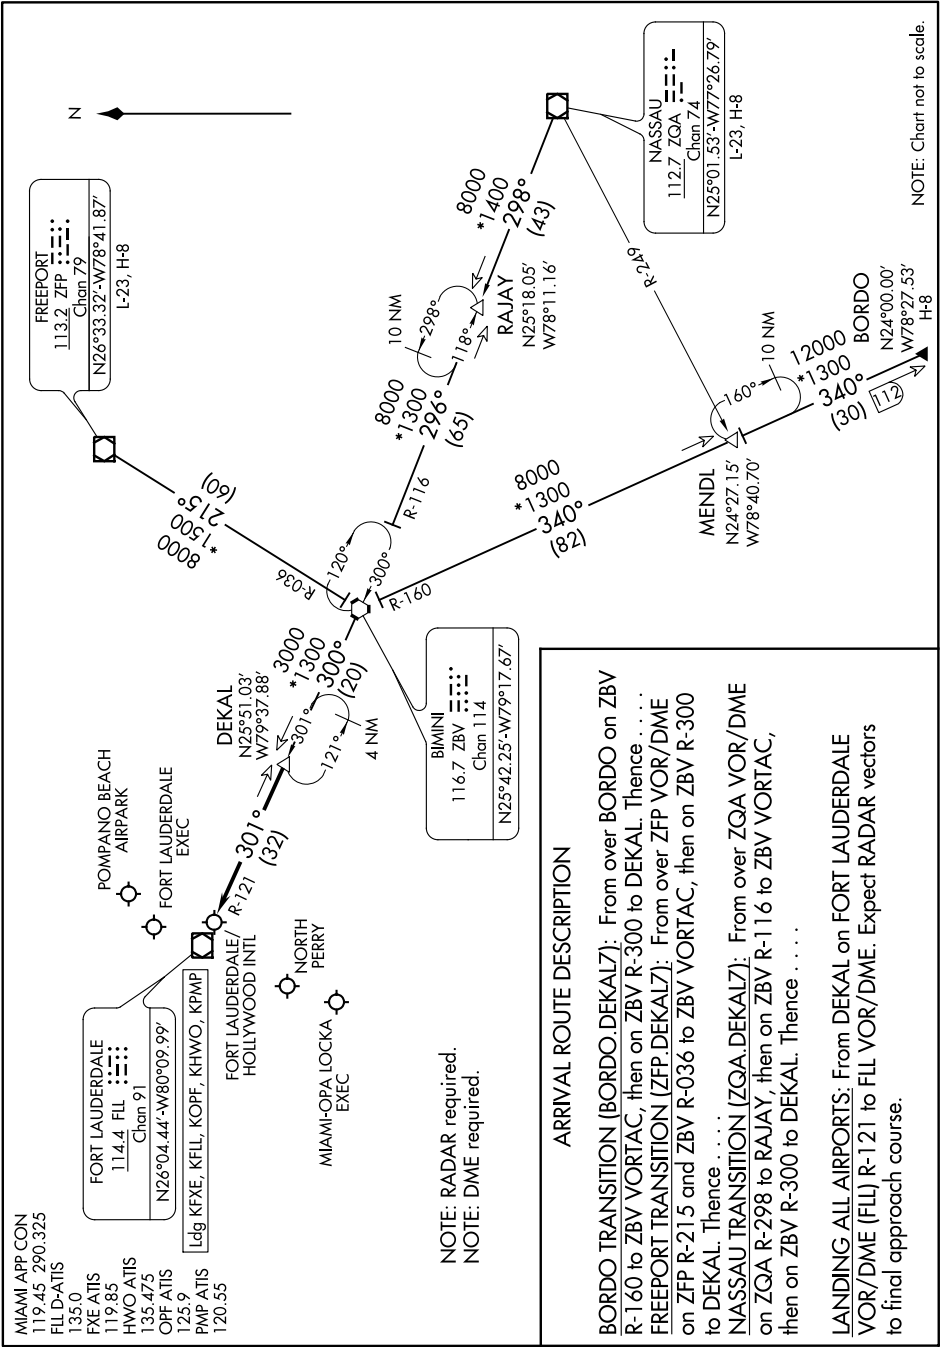

DEKAL SEVEN ARRIVAL

FORT LAUDERDALE, FLORIDA

SE-3, 16 JUN 2022 to 14 JUL 2022

DEKAL SEVEN ARRIVAL

(DEKAL.DEKAL7) 02DEC21

FORT LAUDERDALE, FLORIDA

SE-3, 16 JUN 2022 to 14 JUL 2022

NOTE: Chart not to scale.