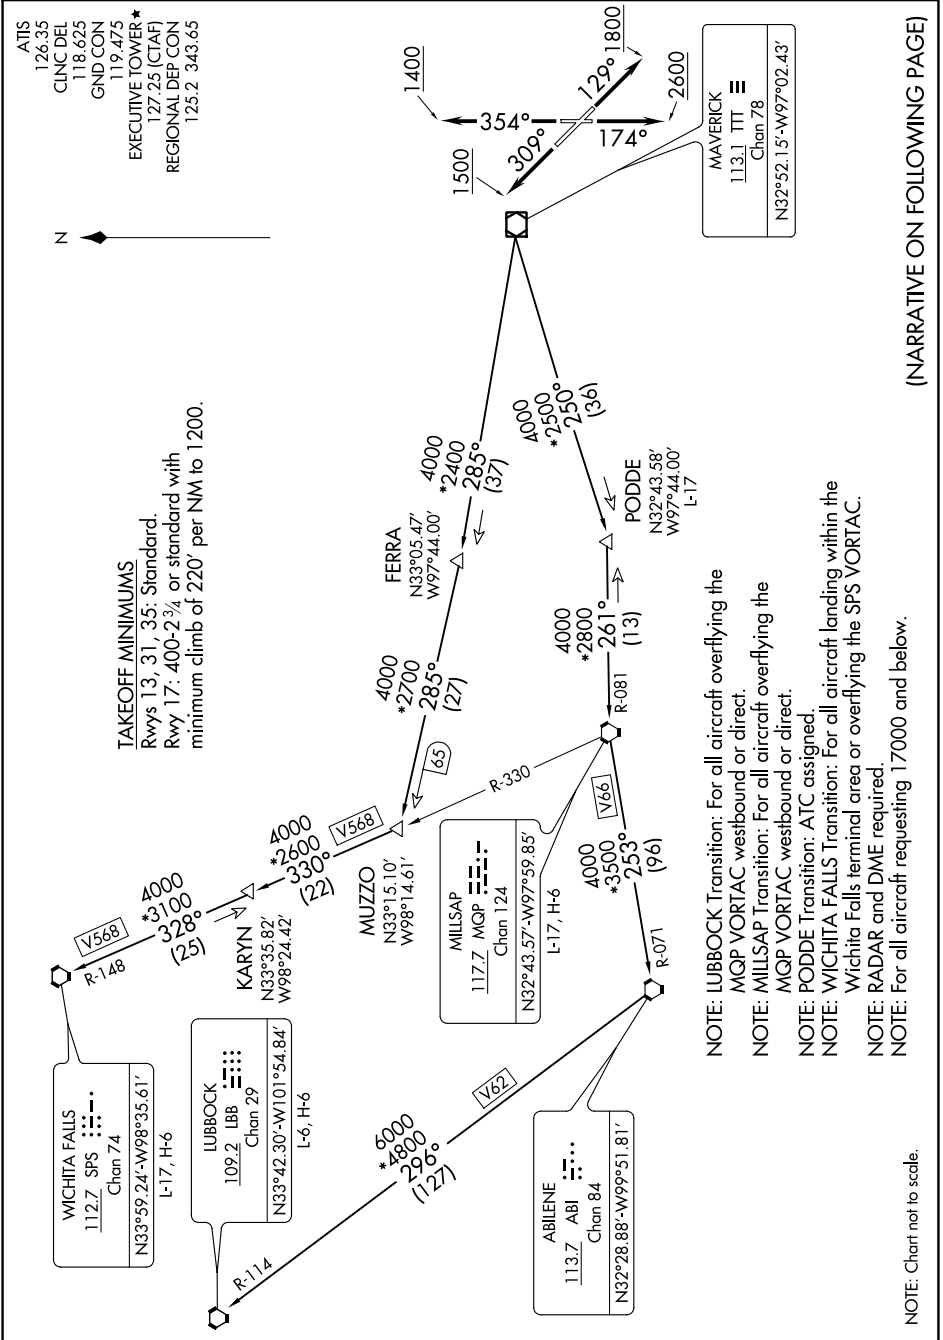

KINGDOM THREE DEPARTURE

SC-2, 16 JUN 2022 to 14 JUL 2022

(NARRATIVE ON FOLLOWING PAGE)

SC-2, 16 JUN 2022 to 14 JUL 2022

KINGDOM THREE DEPARTURE