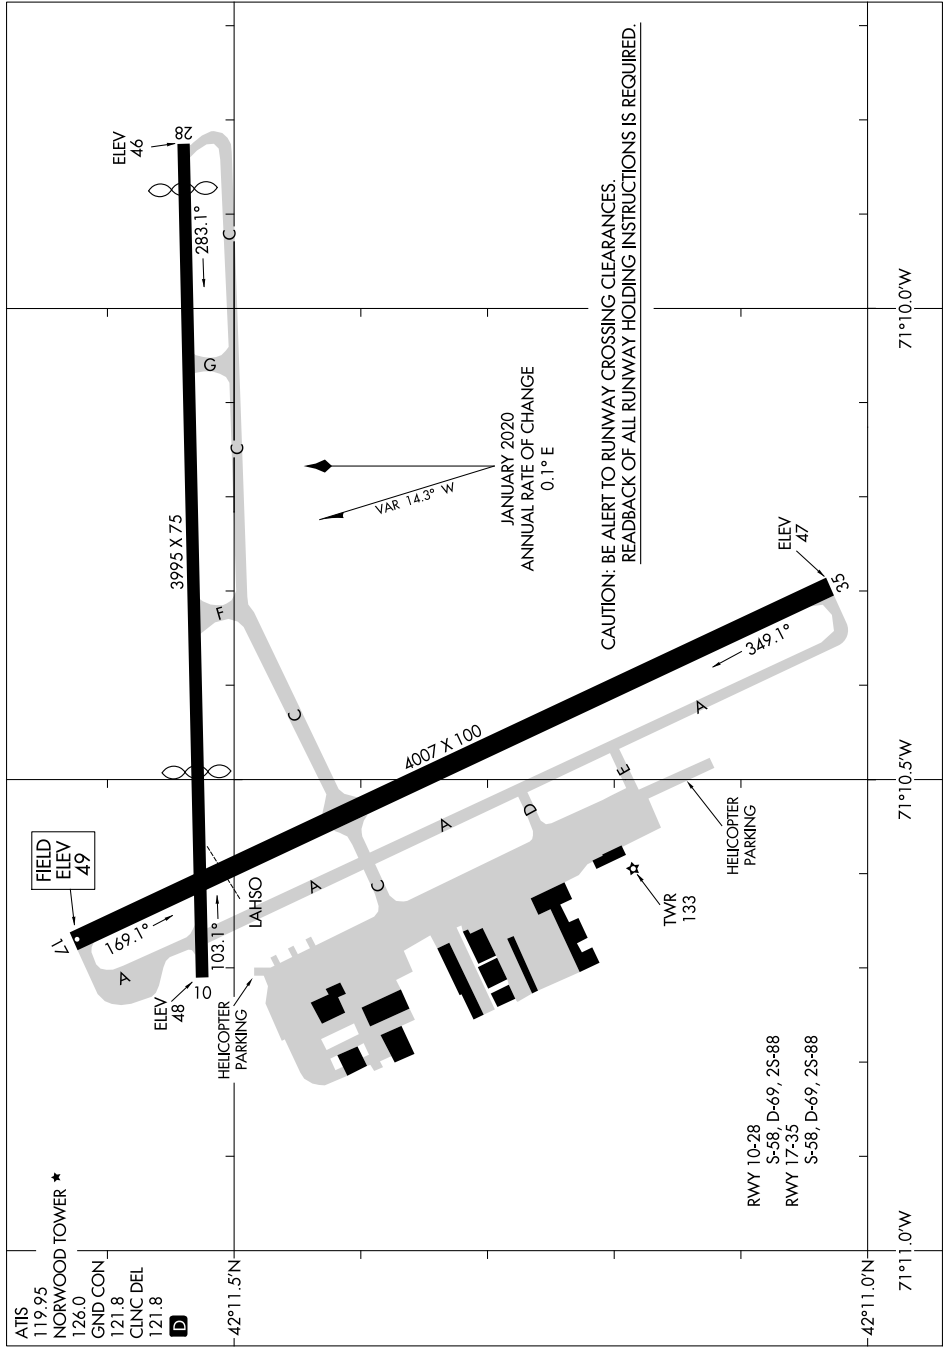

AIRPORT DIAGRAM

AL-725 (FAA)

NORWOOD MEML (OWD)
NORWOOD, MASSACHUSETTS

NE-1, 16 JUN 2022 to 14 JUL 2022

NE-1, 16 JUN 2022 to 14 JUL 2022

AIRPORT DIAGRAM

NORWOOD, MASSACHUSETTS
NORWOOD MEML (OWD)