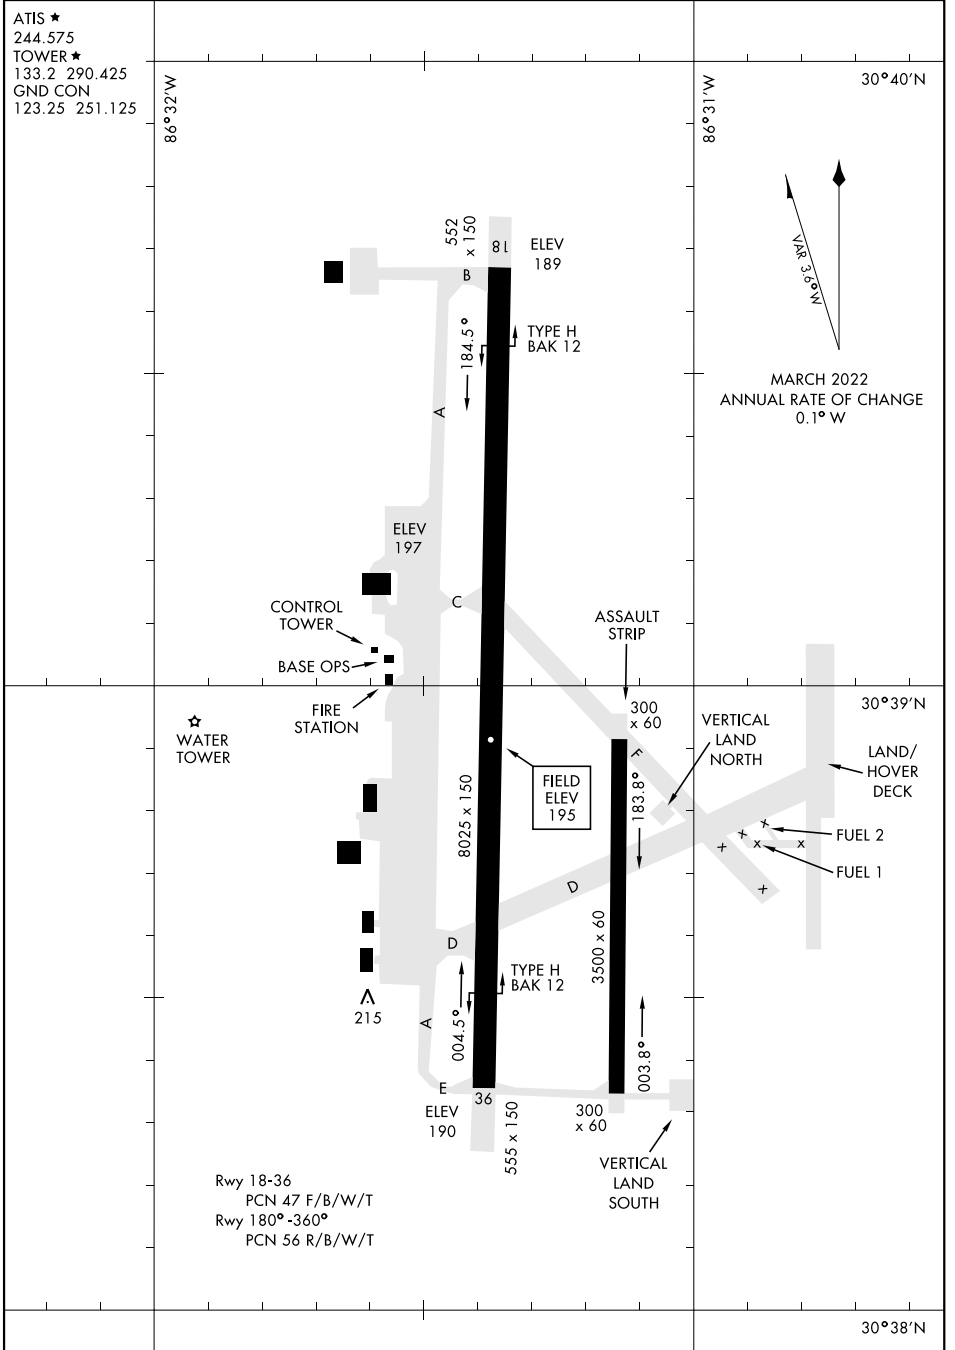

AIRPORT DIAGRAM

AL-699 [USAF]

DUKE FLD (EGLIN AF AUX NR3) (KEGI)

VALPARAISO, FLORIDA

ATIS ★
 244.575
 TOWER ★
 133.2 290.425
 GND CON
 123.25 251.125

86°32'W

86°31'W

30°40'N

MARCH 2022
 ANNUAL RATE OF CHANGE
 0.1° W

SE-3, 16 JUN 2022 to 14 JUL 2022

SE-3, 16 JUN 2022 to 14 JUL 2022

★
 WATER TOWER

Rwy 18-36
 PCN 47 F/B/W/T
 Rwy 180°-360°
 PCN 56 R/B/W/T

30°39'N

30°38'N

AIRPORT DIAGRAM

VALPARAISO, FLORIDA

DUKE FLD (EGLIN AF AUX NR3) (KEGI)